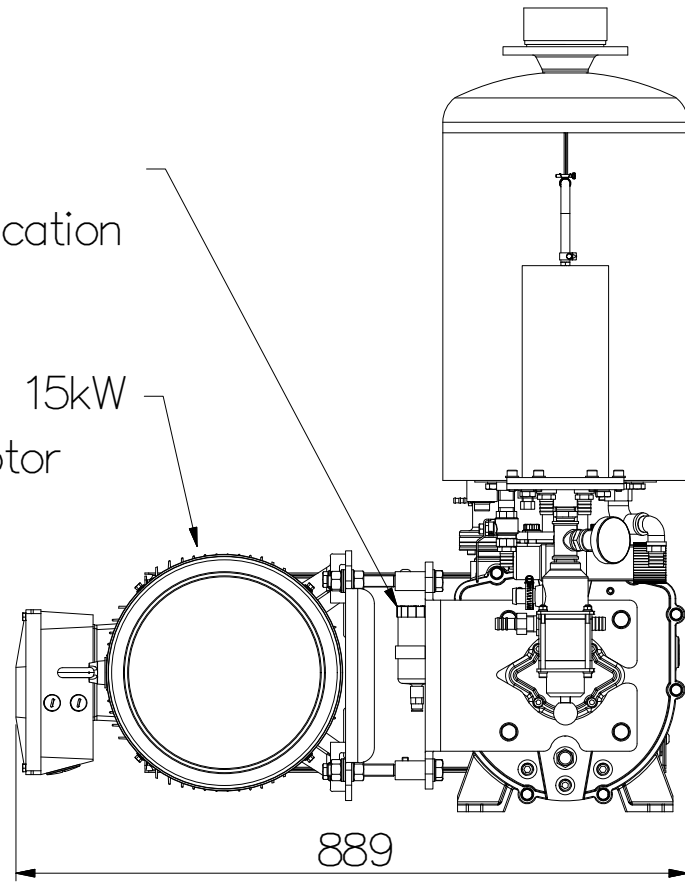

Accessories:
Automatic Lubrication
Cartridges

Shown with 15kW
electric motor

Discharge DN50

Accessories:
Vacuum Limiter