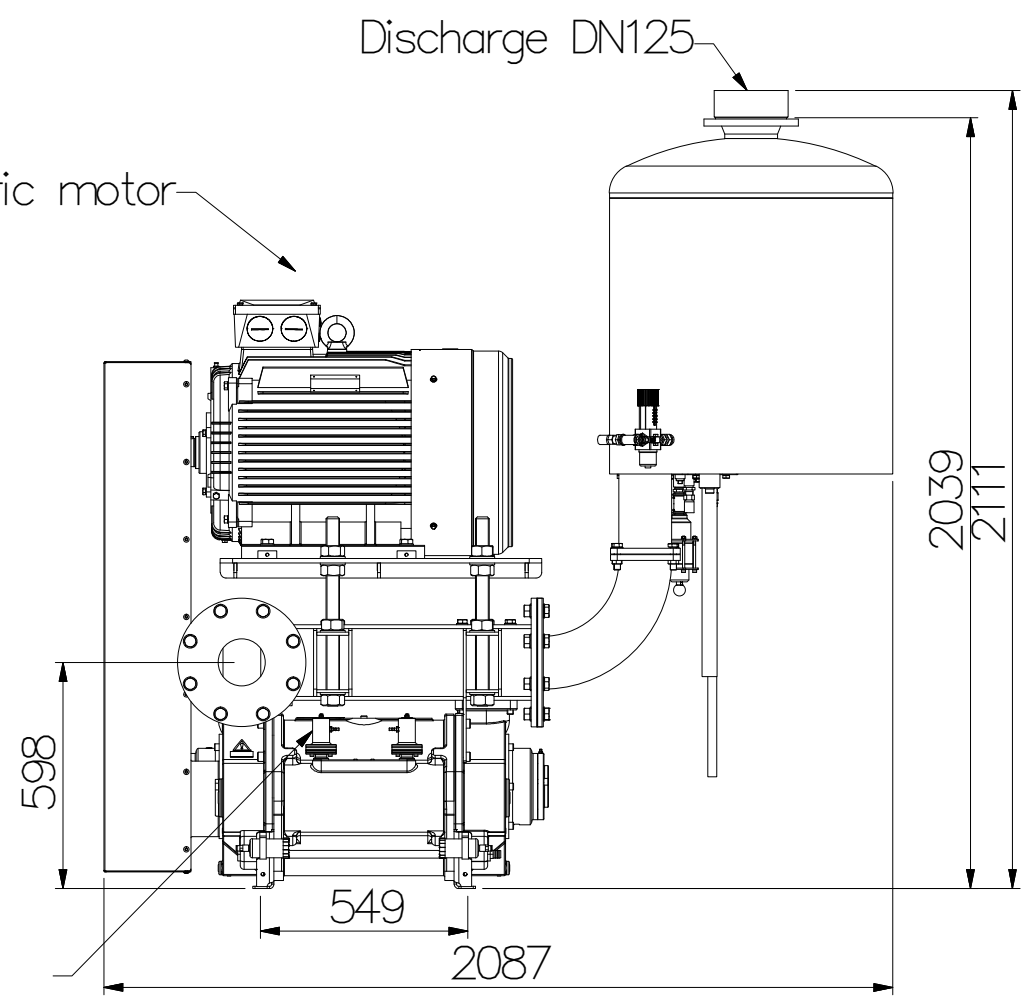

Accessories:
Automatic Lubrication
Cartridges

Shown with 75kW electric motor

Suction
Blind flange DN200
or
Blind flange DN200
with Ø125 for welding

Accessories:
Vacuum Limiter