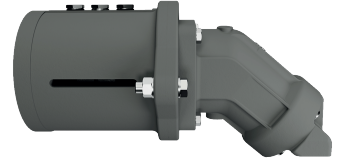

WRP3100

Hydraulic motor set | High pressure

A complete hydraulic motor set for WRP3100 including adaptor, coupling, and mounted on the pump. Ready to perform full vacuum and pressure.

Metric

Motor size	cm ³ /rev	125	125	125	125	125	125	125	125	125
Oil Pressure	bar	275	260	245	227	210	193	178	160	140
Speed	RPM	1600	1500	1400	1300	1200	1100	1000	900	800
Oil flow	l/min	204	191	179	166	153	140	128	115	102
Motor Power	kW	83	73	64	55	47	40	33	27	21
Pump power needed for vacuum and max. 0,5 barg	kW	83	73	64	55	47	40	33	27	21

Imperial

Motor size	cm ³ /rev	125	125	125	125	125	125	125	125	125
Oil Pressure	PSI	3988	3770	3553	3292	3045	2799	2581	2320	2030
Speed	RPM	1900	1800	1700	1600	1500	1400	1300	1200	1100
Oil flow	Gal/min	423	396	370	343	317	291	264	238	211
Motor Power	HP	111	98	86	74	63	53	45	36	28
Pump power needed for vacuum and max. 0,5 barg	HP	111	98	86	74	63	53	45	36	28