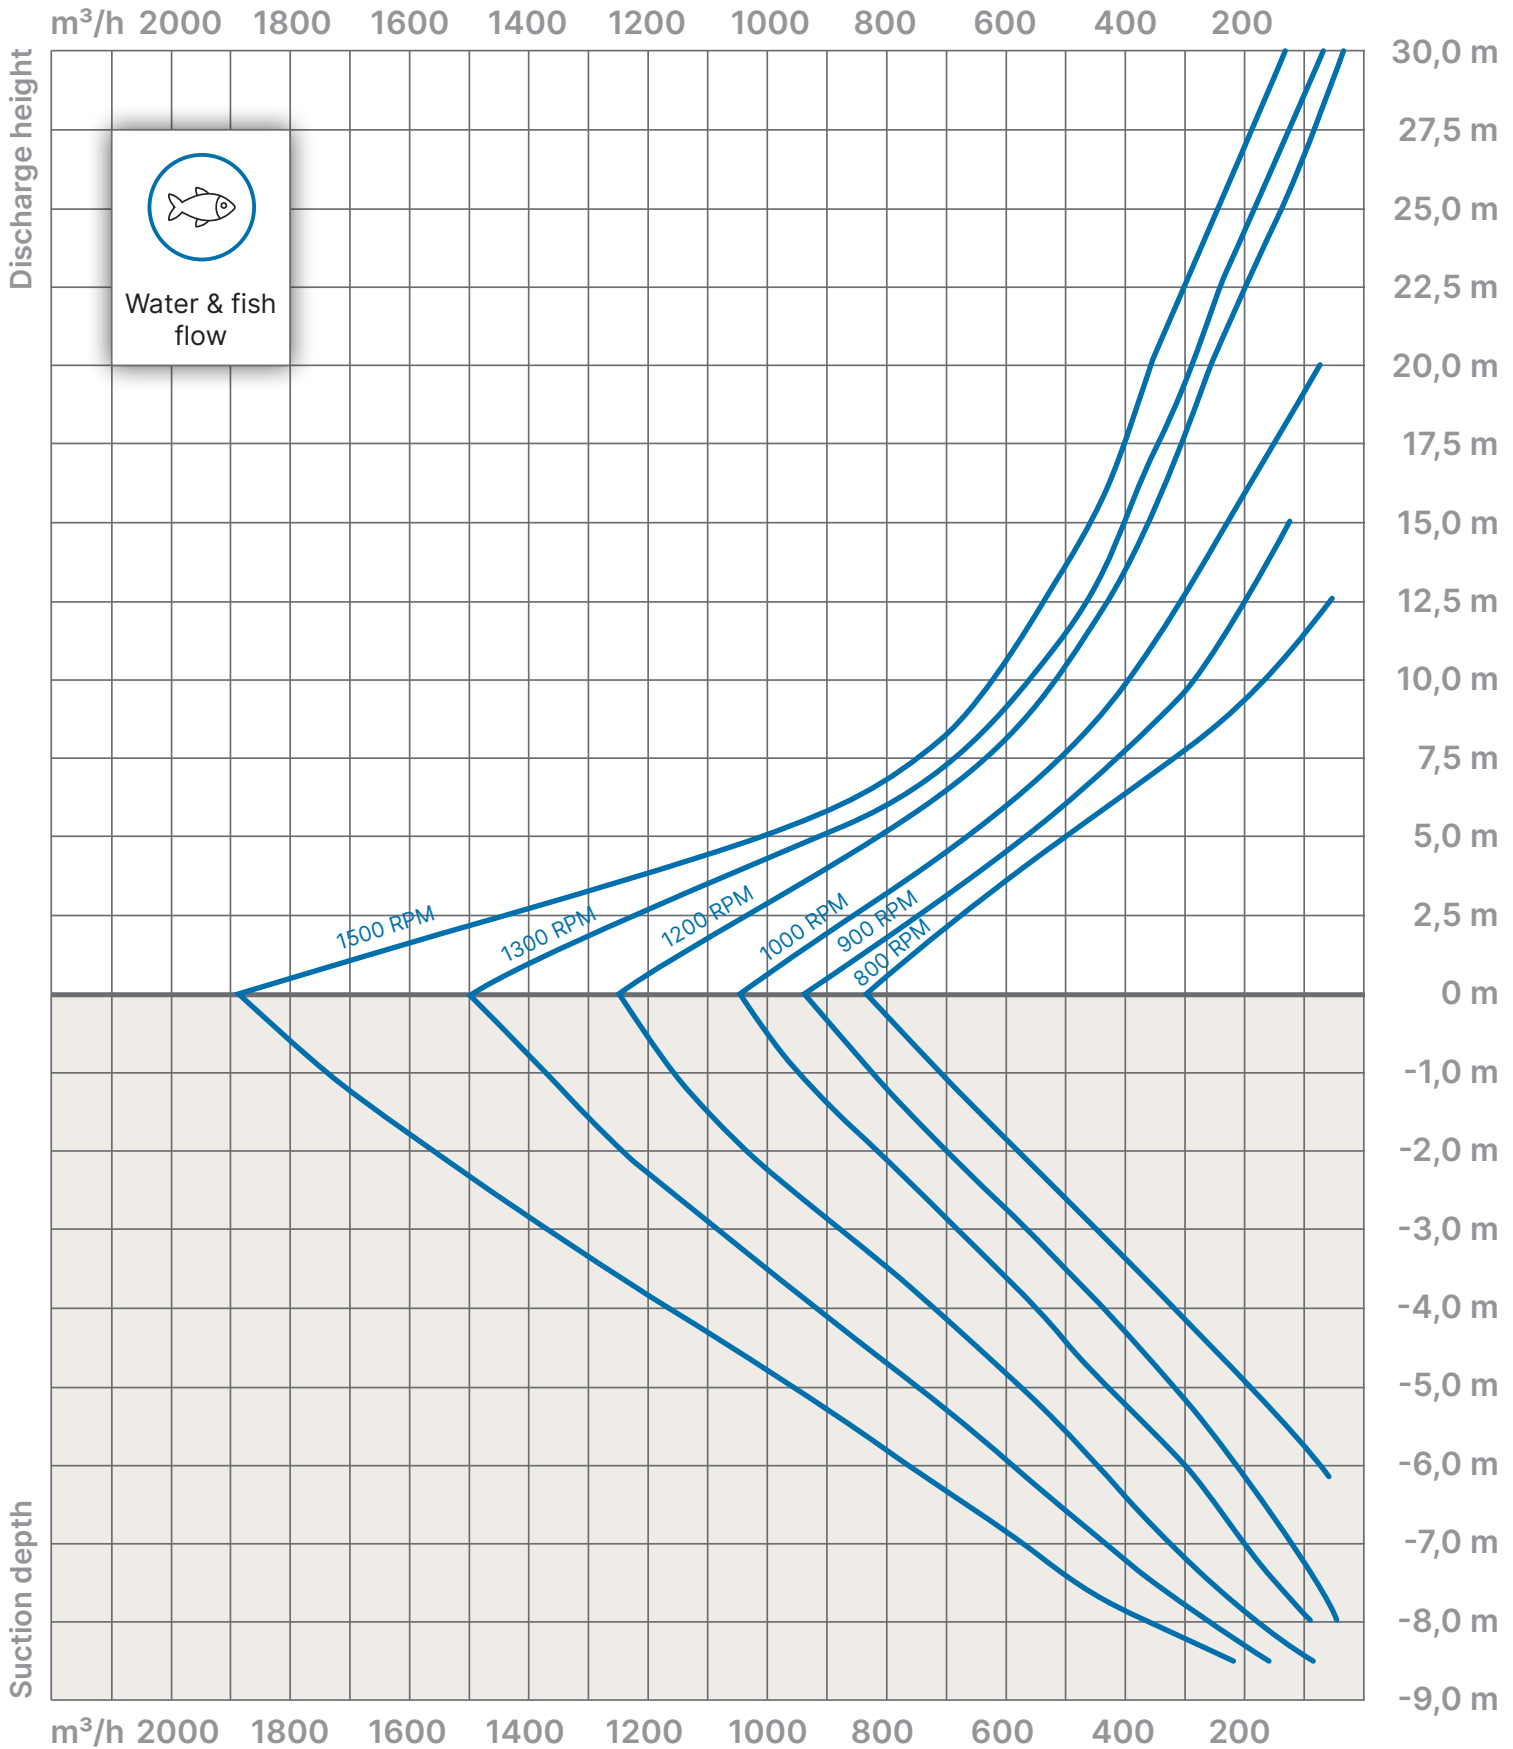

**SAMSON
PUMPS**
Switch on the future

Ocean Master Solution 500

Performance

Ocean Master Solution 500

Power consumption

Power consumption based on water supply according to description in the pump manual.

Ocean Master Solution 700

Performance

Ocean Master Solution 700

Power consumption

Power consumption based on water supply according to description in the pump manual.

Ocean Master Solution 1000

Performance

Ocean Master Solution 1000

Power consumption

Power consumption based on water supply according to description in the pump manual.

Ocean Master Solution 1500

Performance

Ocean Master Solution 1500

Power consumption

Power consumption based on water supply according to description in the pump manual.

Ocean Master Solution 500

Performance

Ocean Master Solution 500

Power consumption

Power consumption based on water supply according to description in the pump manual.

Ocean Master Solution 700

Performance

Ocean Master Solution 700