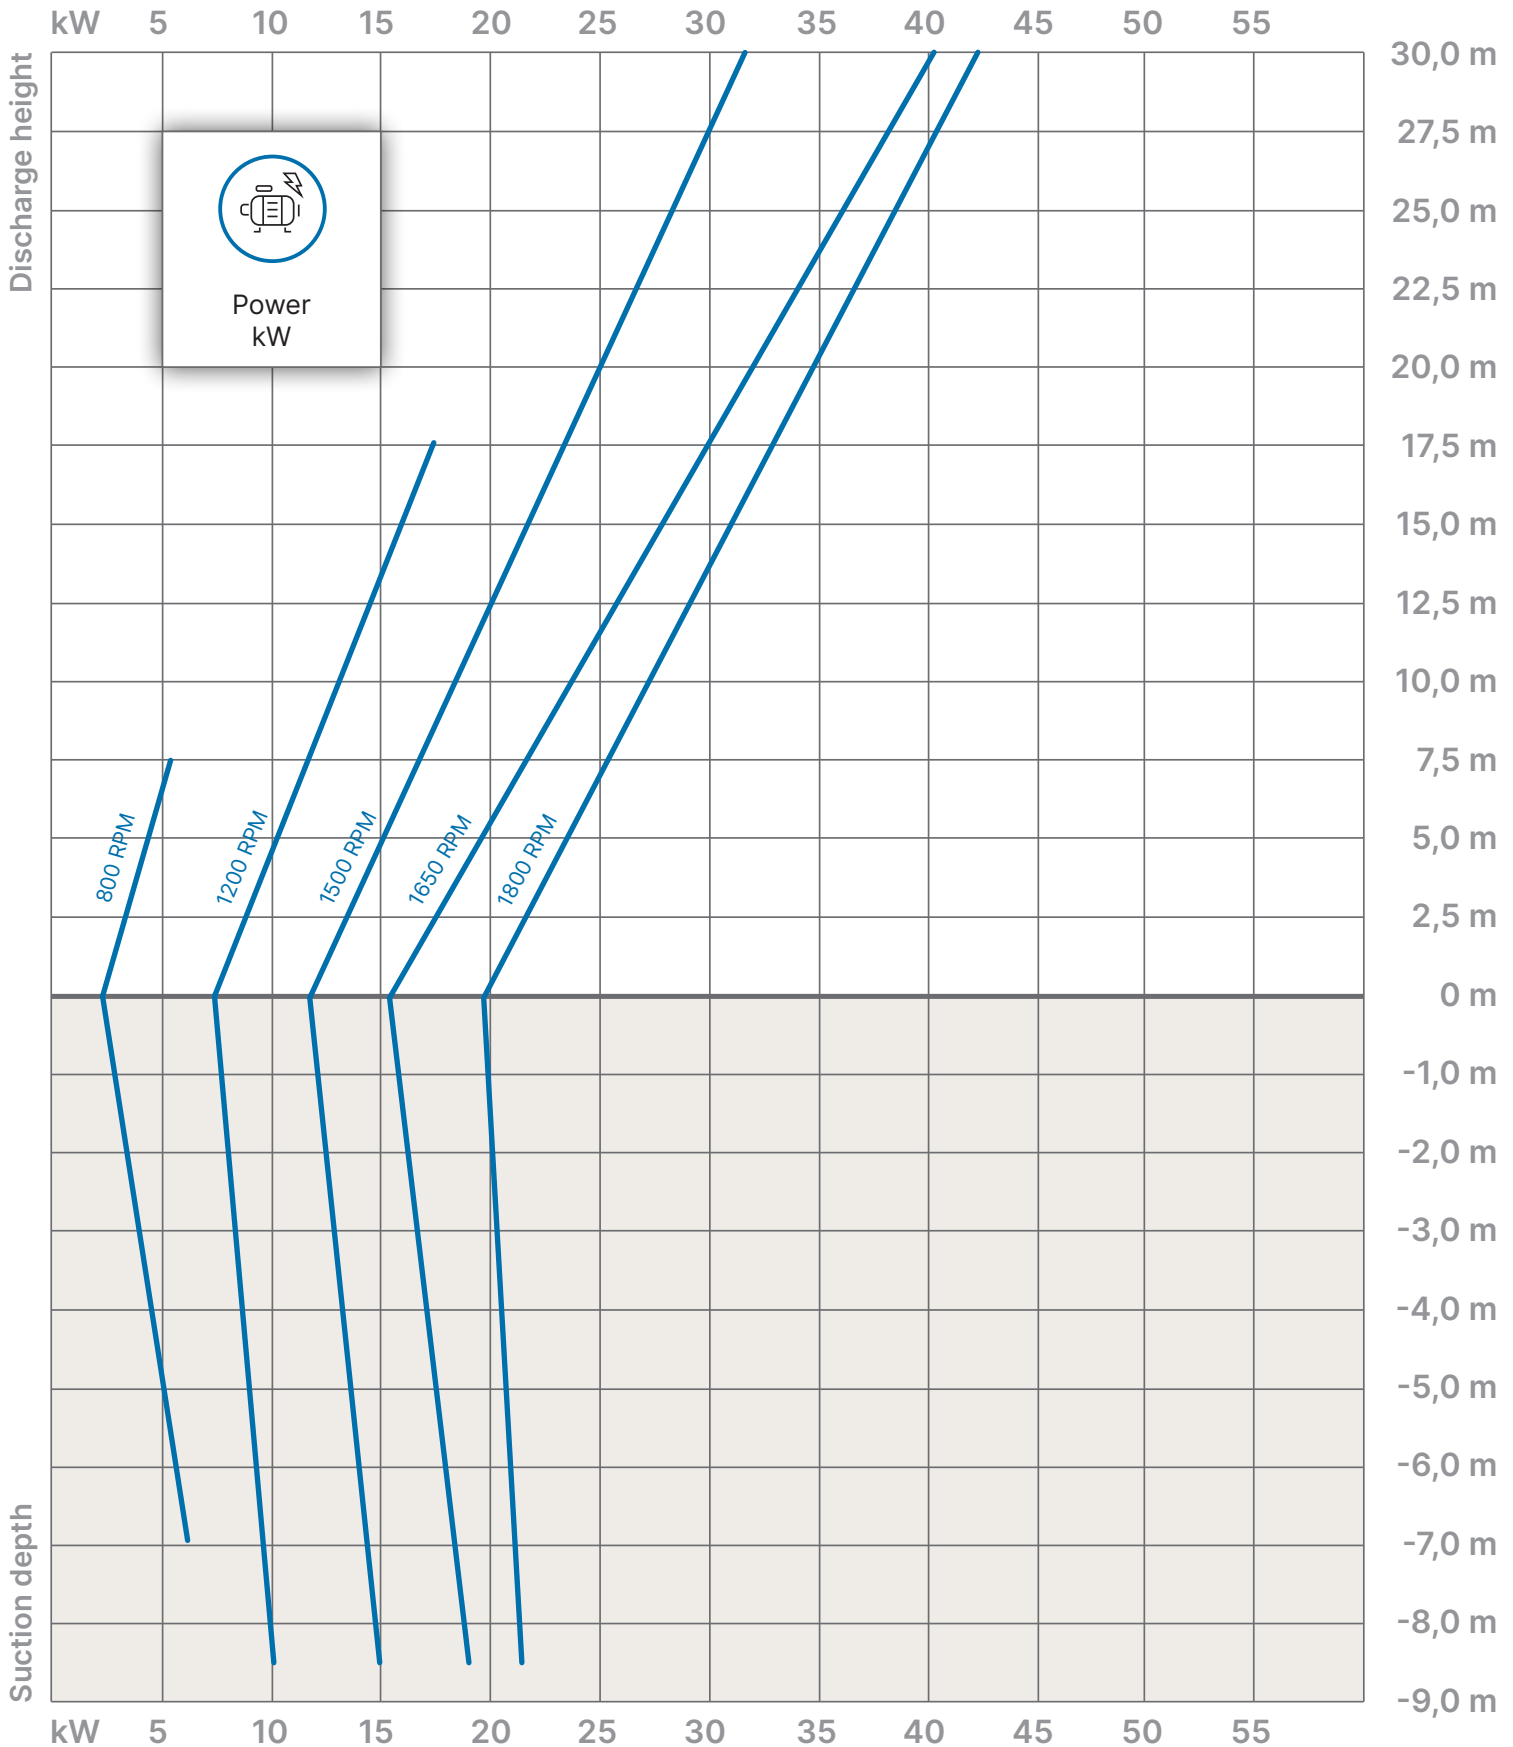

Imperial

- 10 Ocean Master Solution 500 Performance
- 11 Ocean Master Solution 500 Power consumption
- 12 Ocean Master Solution 700 Performance
- 13 Ocean Master Solution 700 Power consumption
- 14 Ocean Master Solution 1000 Performance
- 15 Ocean Master Solution 1000 Power consumption
- 16 Ocean Master Solution 1500 Performance
- 17 Ocean Master Solution 1500 Power consumption

**SAMSON
PUMPS**
Switch on the future

Ocean Master Solution 500

Performance

Ocean Master Solution 500

Power consumption

Power consumption based on water supply according to description in the pump manual.

Ocean Master Solution 700

Performance

Ocean Master Solution 700

Power consumption

Power consumption based on water supply according to description in the pump manual.

Ocean Master Solution 1000

Performance

Ocean Master Solution 1000

Power consumption

Power consumption based on water supply according to description in the pump manual.

Ocean Master Solution 1500

Performance

Ocean Master Solution 1500

Power consumption

Power consumption based on water supply according to description in the pump manual.