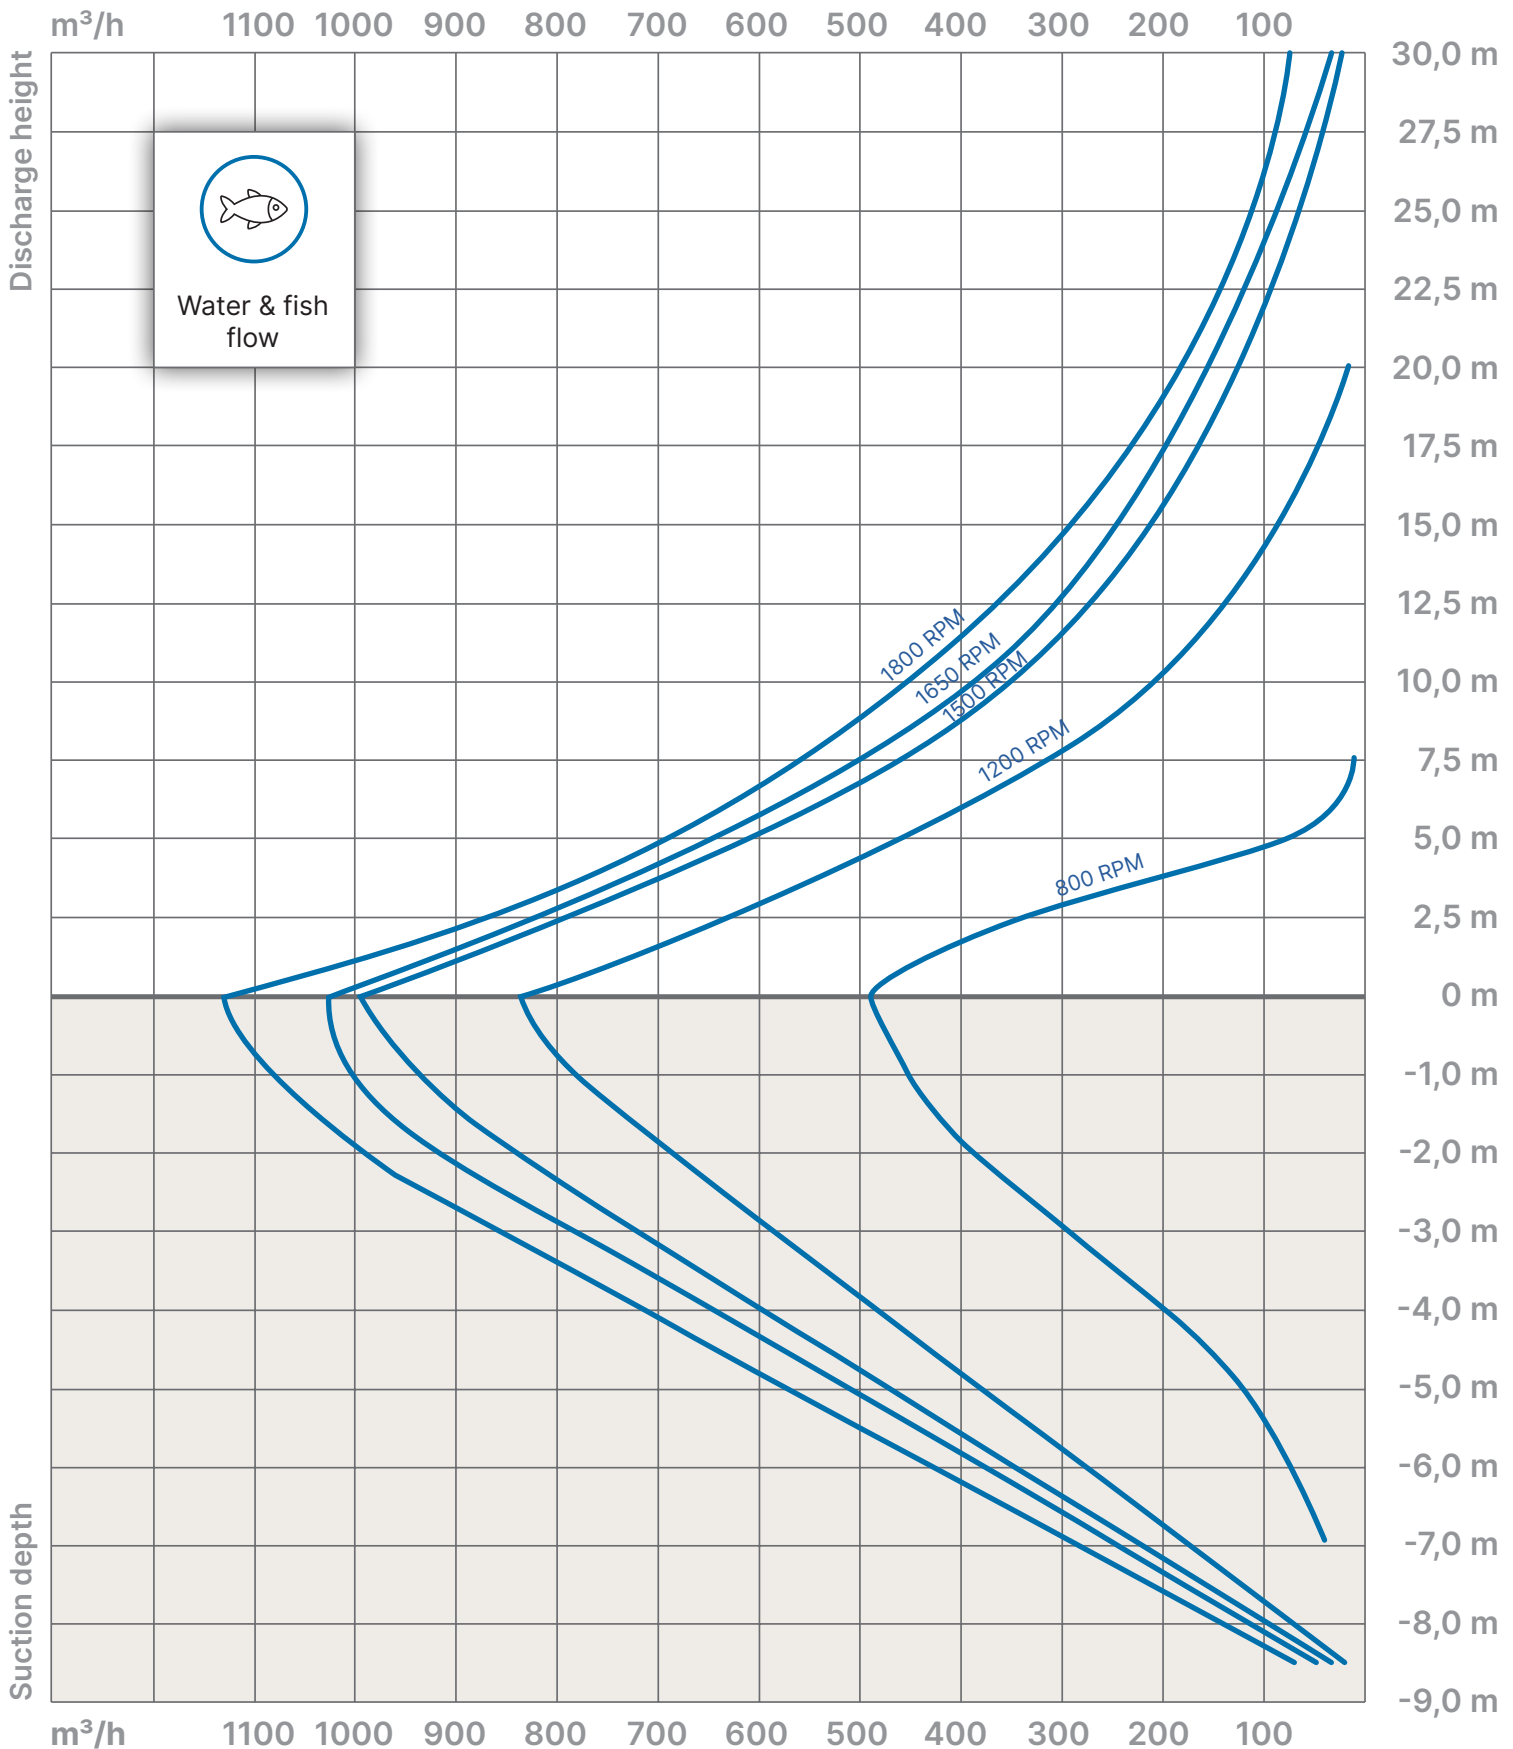

**SAMSON
PUMPS**
Switch on the future

Ocean Master Solution 500

Performance

Ocean Master Solution 500

Power consumption

Power consumption based on water supply according to description in the pump manual.

Ocean Master Solution 700

Performance

Ocean Master Solution 700

Power consumption

Power consumption based on water supply according to description in the pump manual.

Ocean Master Solution 1000

Performance

Ocean Master Solution 1000

Power consumption

Power consumption based on water supply according to description in the pump manual.

Ocean Master Solution 1500

Performance

Ocean Master Solution 1500

Power consumption

Power consumption based on water supply according to description in the pump manual.

Ocean Master Solution 500

Performance

Ocean Master Solution 500

Power consumption

Power consumption based on water supply according to description in the pump manual.

Ocean Master Solution 700

Performance

Ocean Master Solution 700