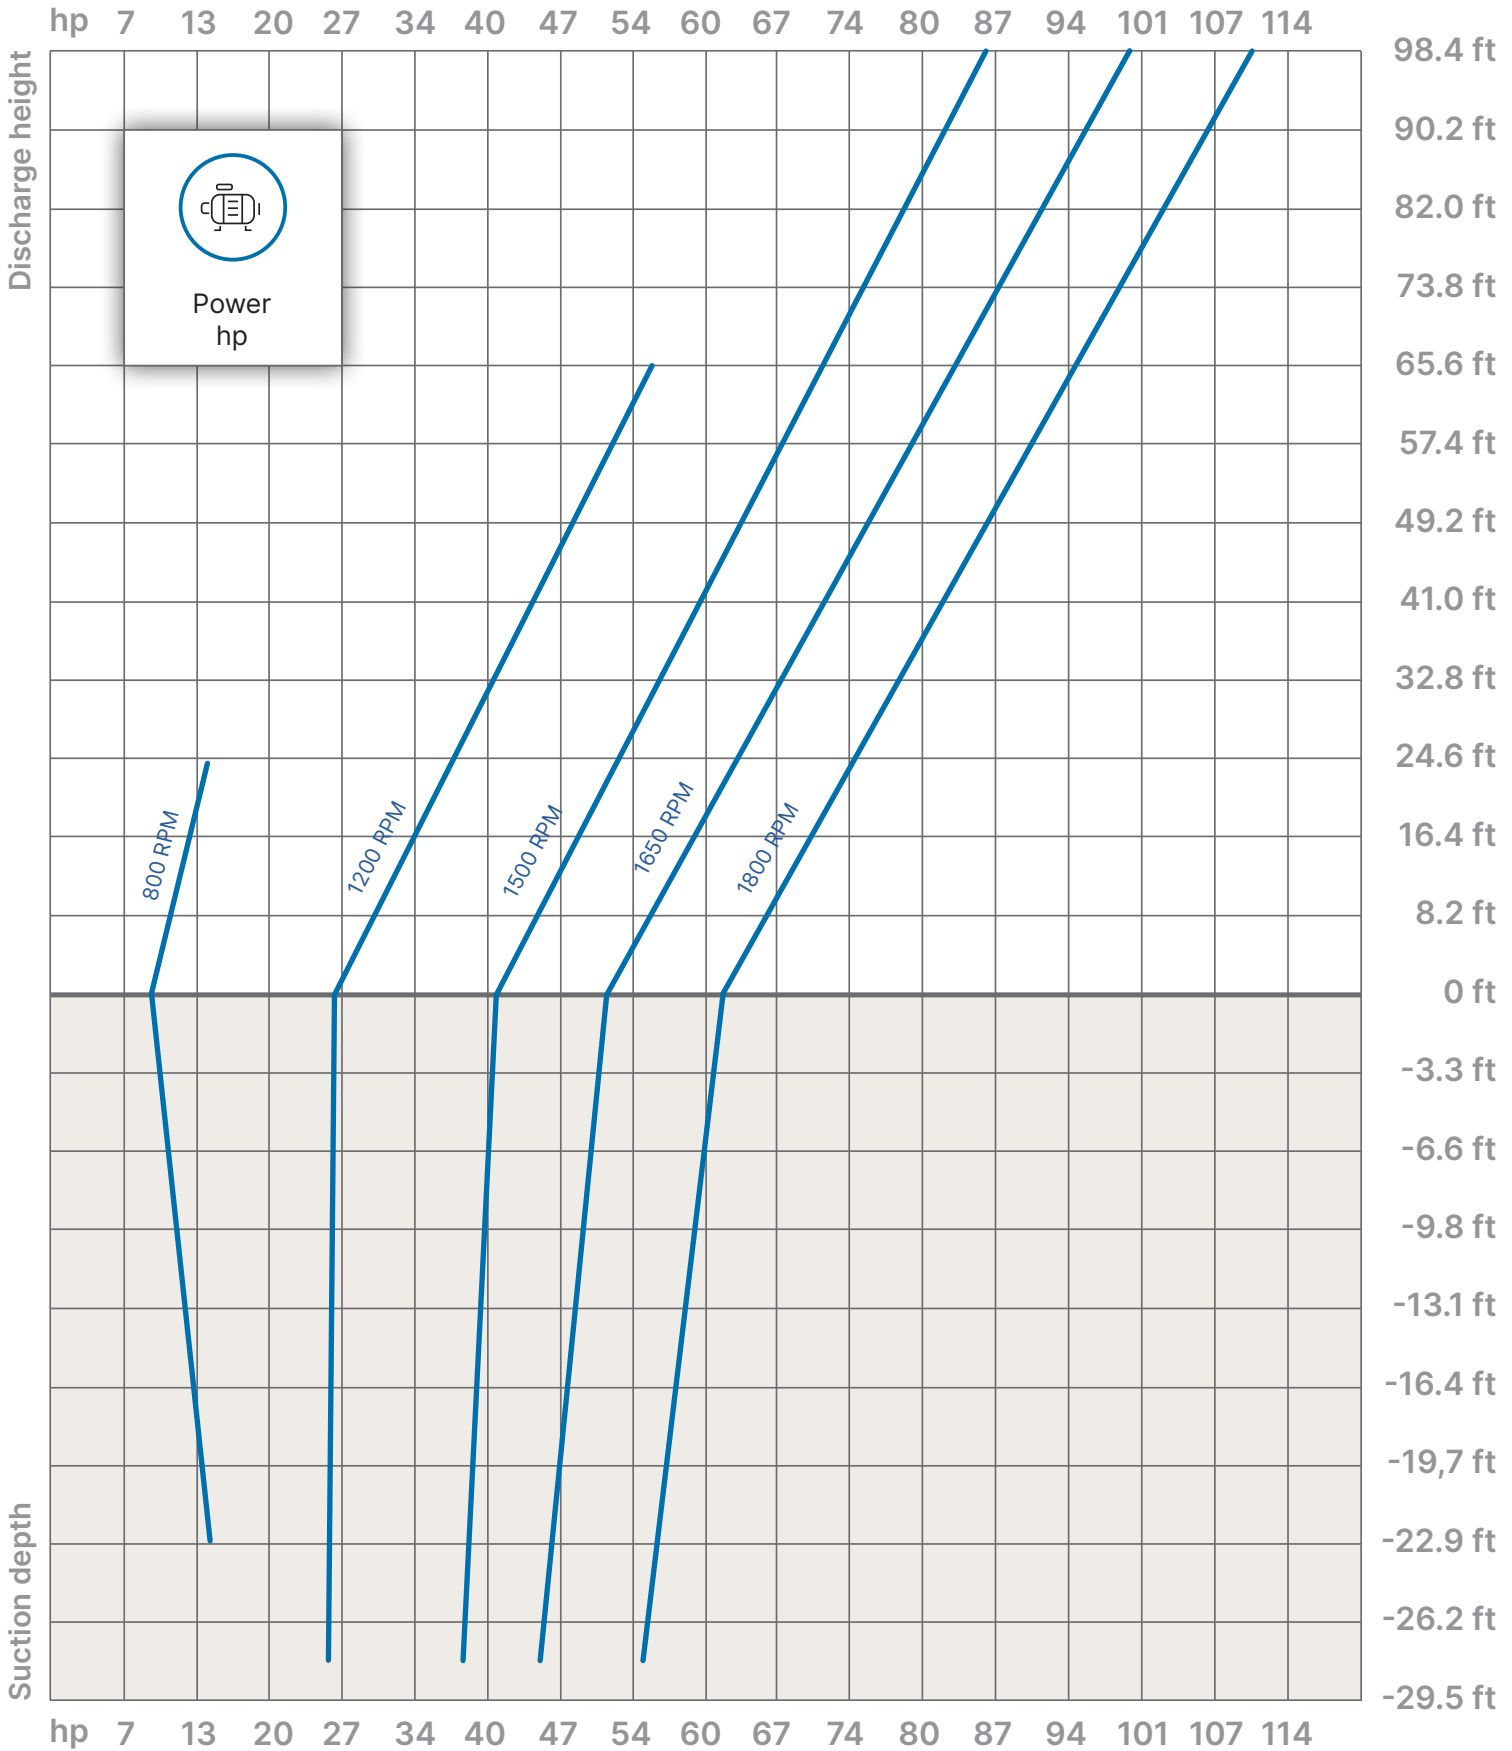

**SAMSON
PUMPS**
Switch on the future

Ocean Master Solution 500

Performance

Ocean Master Solution 500

Power consumption

Power consumption based on water supply according to description in the pump manual.

Ocean Master Solution 700

Performance

Ocean Master Solution 700

Power consumption

Power consumption based on water supply according to description in the pump manual.

Ocean Master Solution 1000

Performance

Ocean Master Solution 1000

Ocean Master Solution 500

Performance

Ocean Master Solution 500

Power consumption

Power consumption based on water supply according to description in the pump manual.

Ocean Master Solution 700

Performance

Ocean Master Solution 700

Power consumption based on water supply according to description in the pump manual.

Power consumption

Ocean Master Solution 1000

Performance

Ocean Master Solution 1000

Power consumption

Power consumption based on water supply according to description in the pump manual.