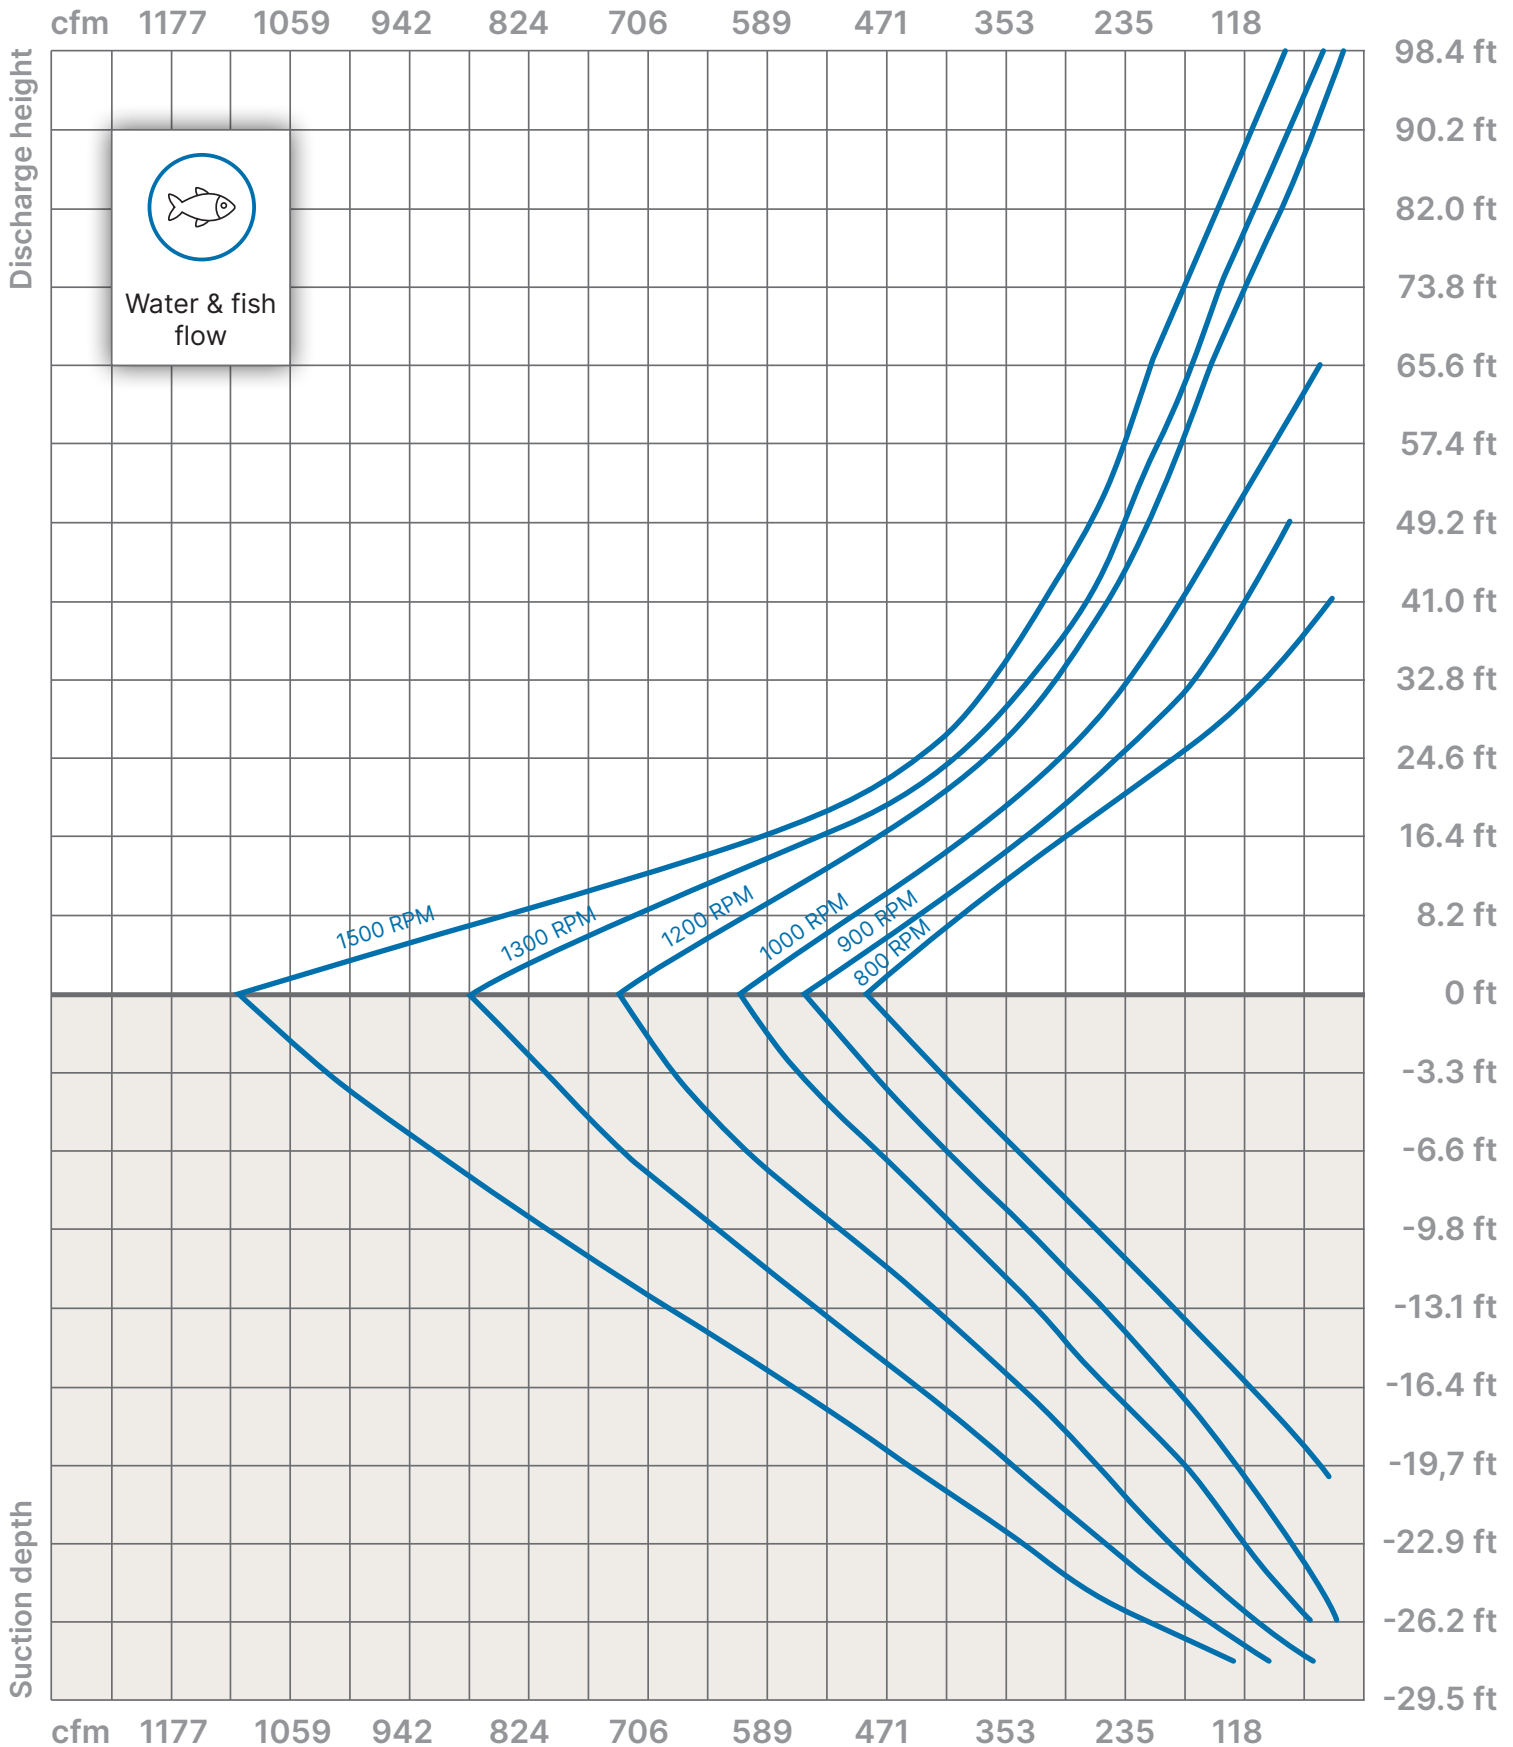

Ocean Master Solution 1500

Performance