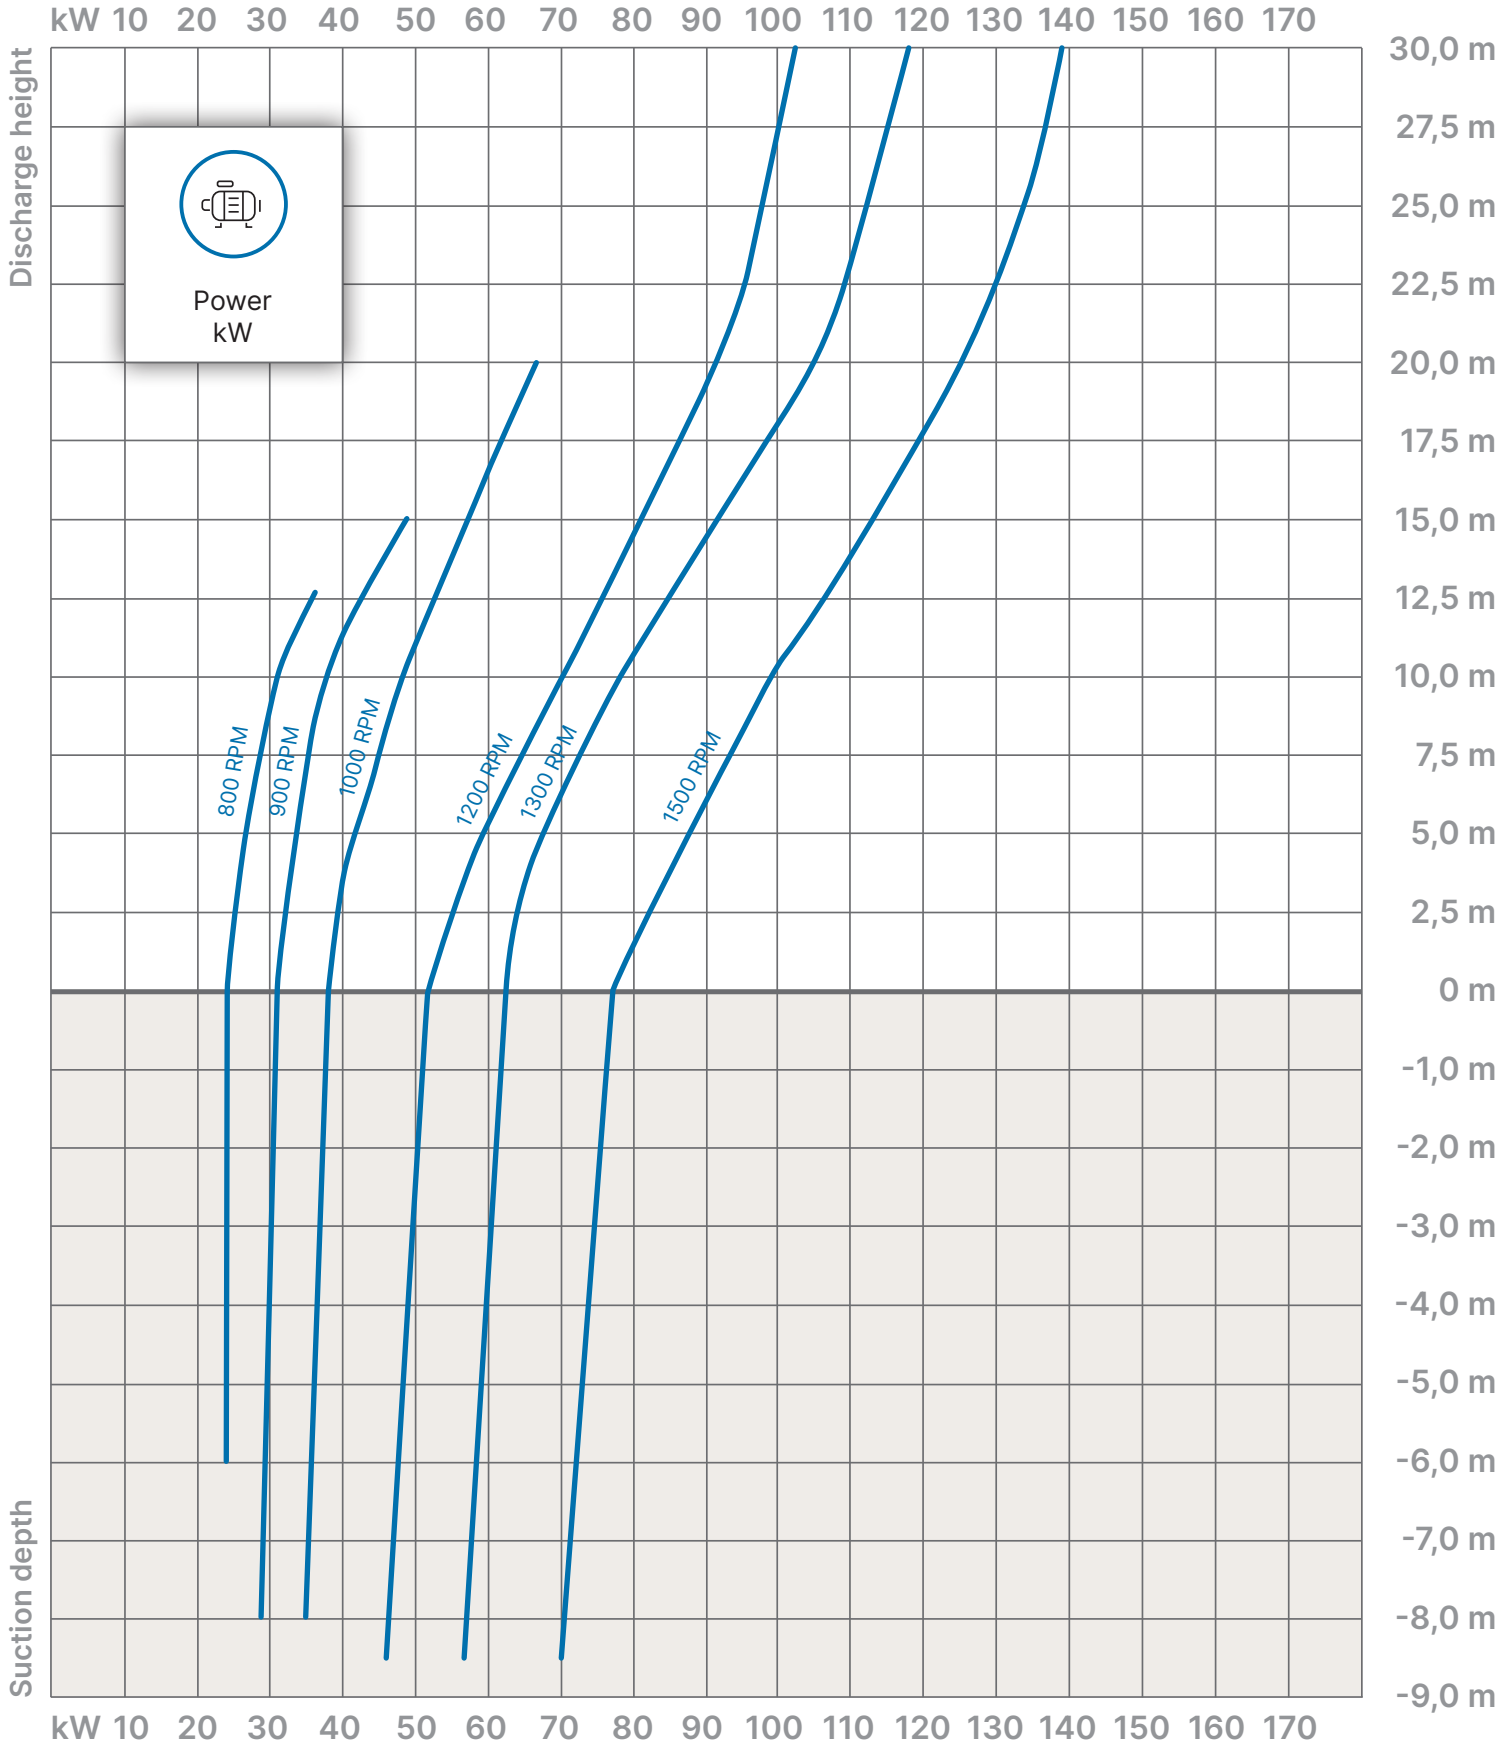

**SAMSON
PUMPS**
Switch on the future

Ocean Master Solution 500

Performance

Ocean Master Solution 500

Power consumption

Power consumption based on water supply according to description in the pump manual.

Ocean Master Solution 700

Performance

Ocean Master Solution 700

Power consumption

Power consumption based on water supply according to description in the pump manual.

Ocean Master Solution 1000

Performance

Ocean Master Solution 1000

Power consumption

Power consumption based on water supply according to description in the pump manual.

Ocean Master Solution 1500

Performance

Ocean Master Solution 1500

Power consumption

Power consumption based on water supply according to description in the pump manual.

Ocean Master Solution 500

Performance

Ocean Master Solution 500

Power consumption

Power consumption based on water supply according to description in the pump manual.

Ocean Master Solution 700

Performance

Ocean Master Solution 700