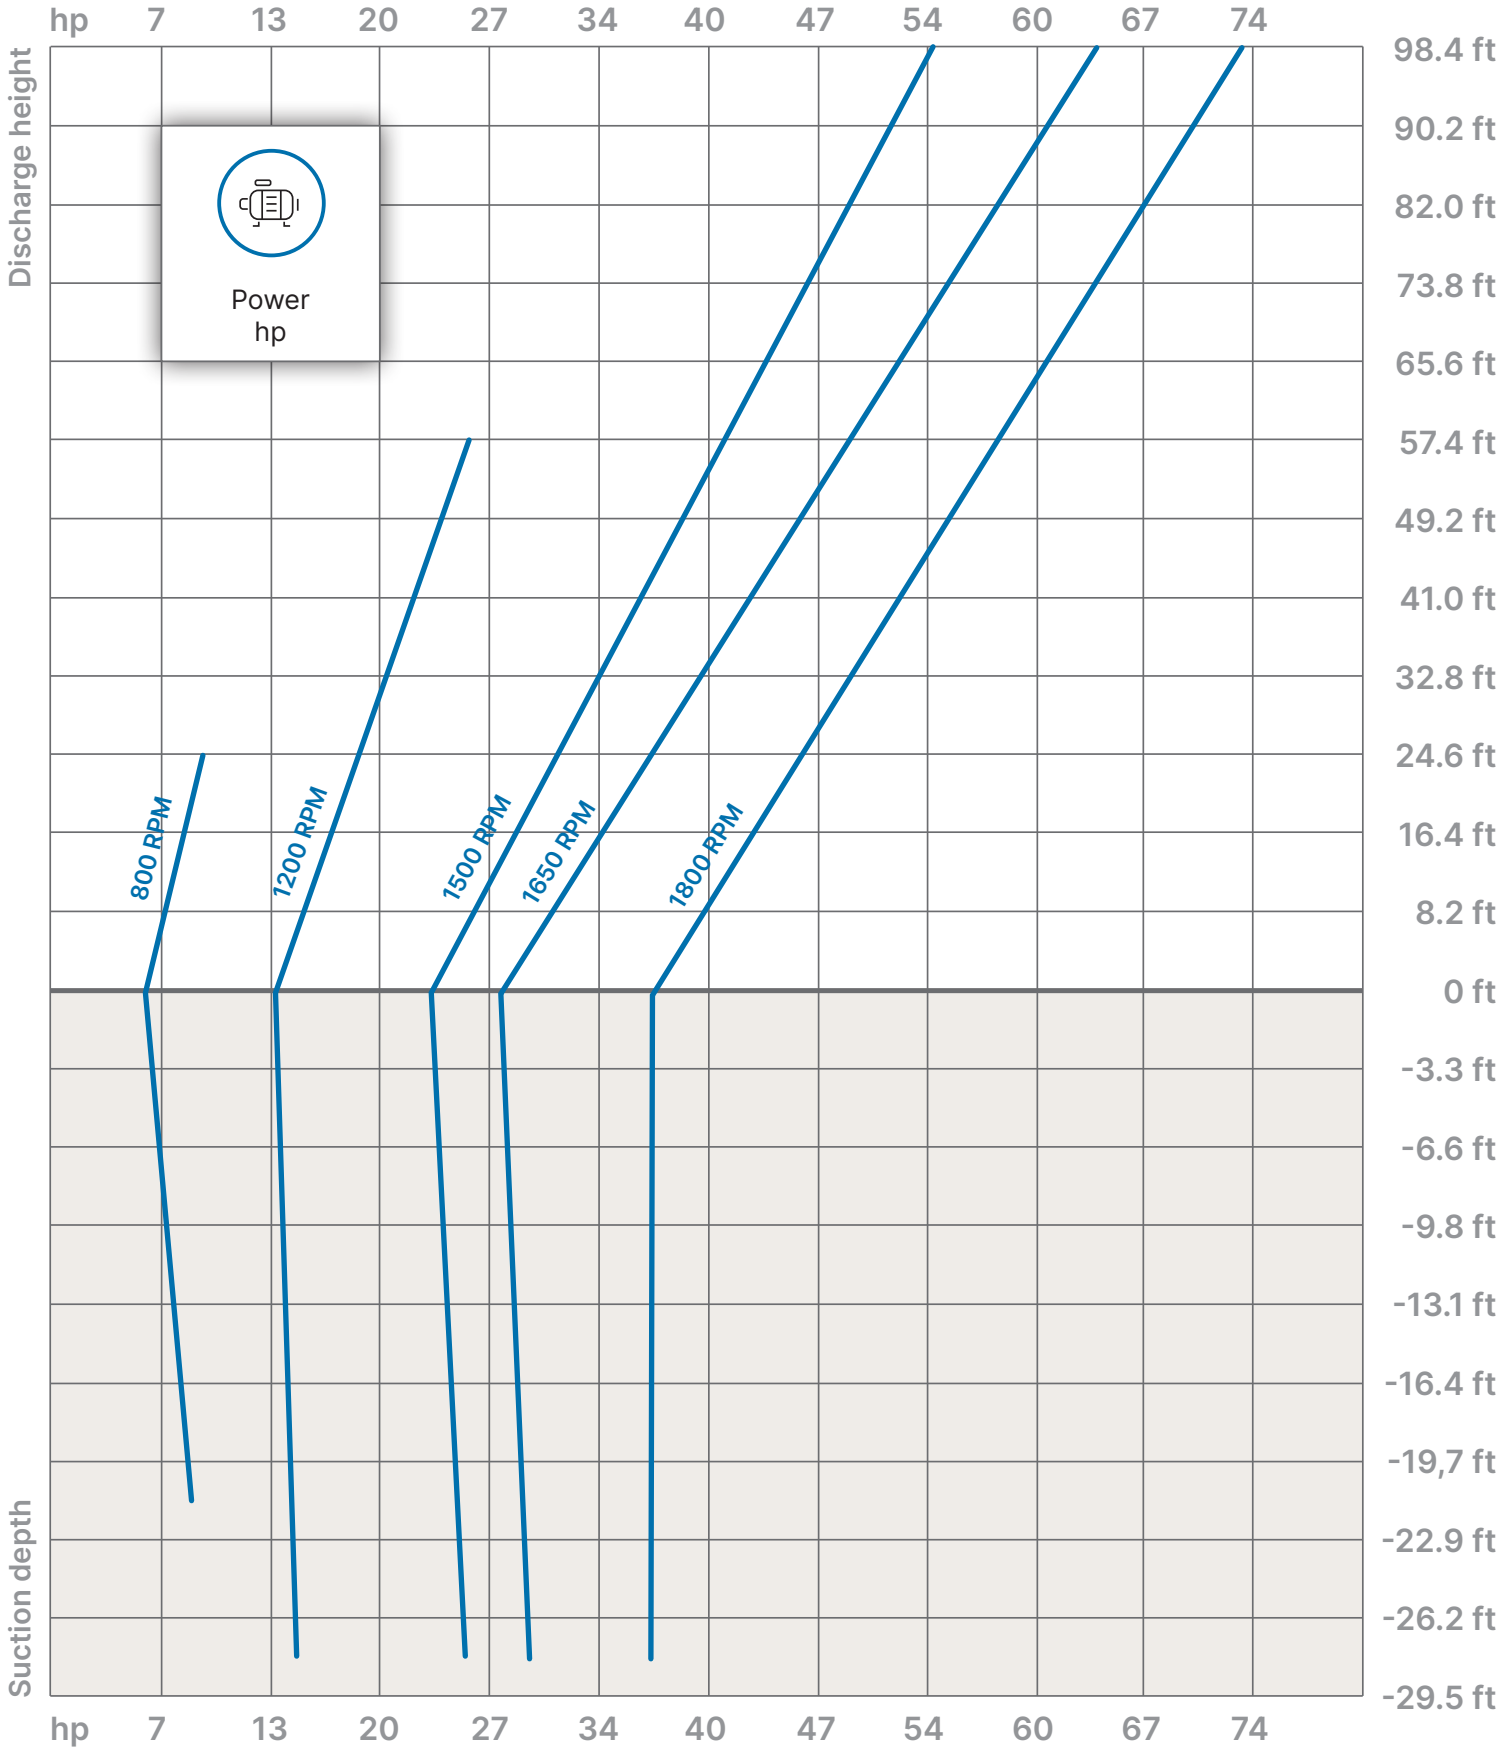

**SAMSON
PUMPS**
Switch on the future

Ocean Master Solution 500

Performance

Ocean Master Solution 500

Power consumption

Power consumption based on water supply according to description in the pump manual.

Ocean Master Solution 700

Performance

Ocean Master Solution 700

Power consumption

Power consumption based on water supply according to description in the pump manual.

Ocean Master Solution 1000

Performance

Ocean Master Solution 1000

Ocean Master Solution 500

Performance

Ocean Master Solution 500

Power consumption

Power consumption based on water supply according to description in the pump manual.

Ocean Master Solution 700

Performance

Ocean Master Solution 700

Power consumption based on water supply according to description in the pump manual.

Power consumption

Ocean Master Solution 1000

Performance

Ocean Master Solution 1000

Power consumption

Power consumption based on water supply according to description in the pump manual.