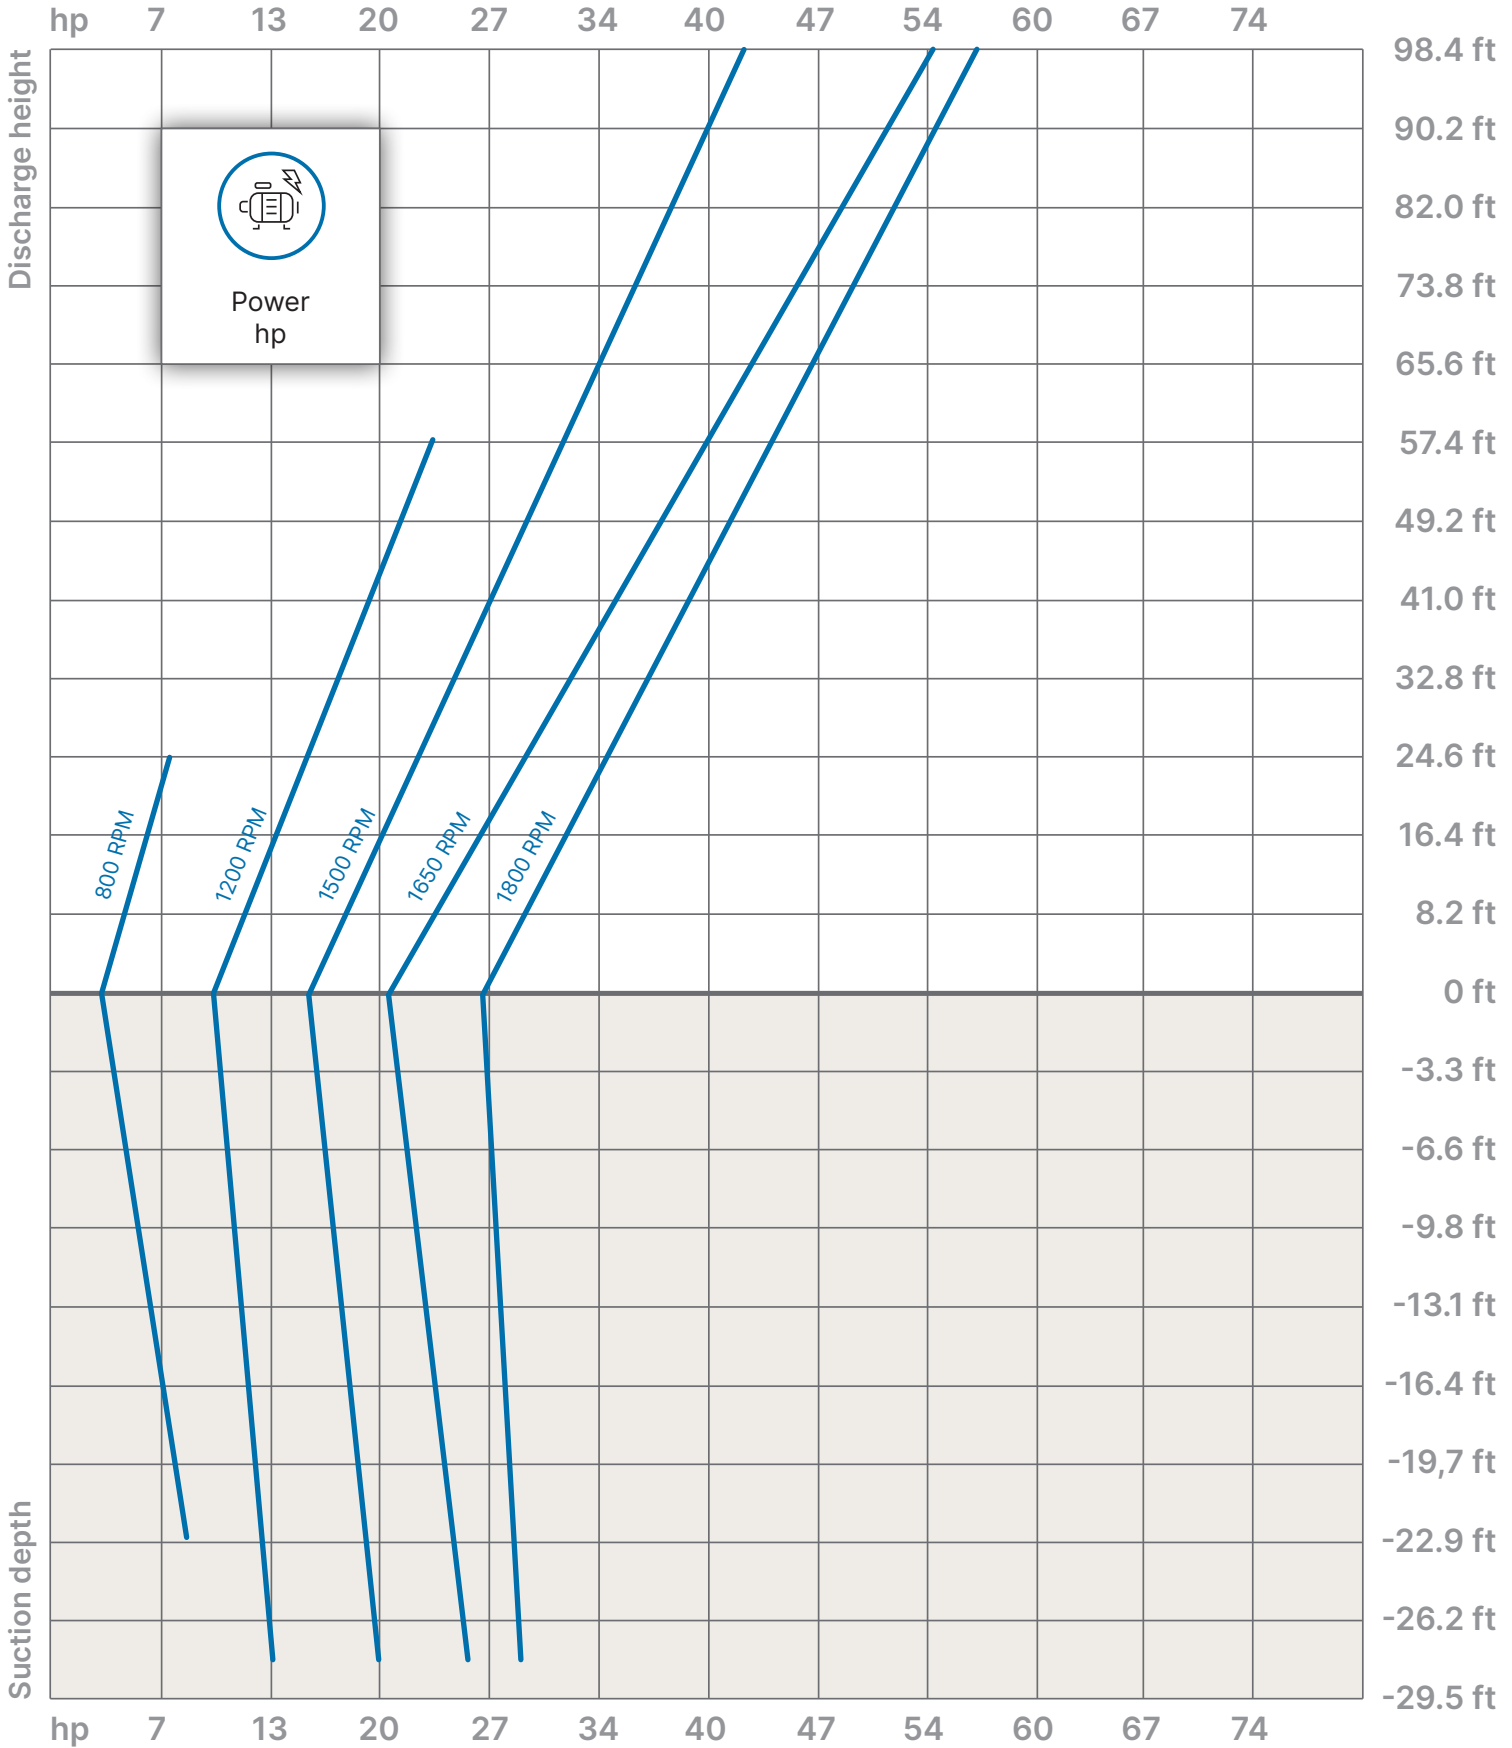

**SAMSON
PUMPS**
Switch on the future

Ocean Master Solution 500

Performance

Ocean Master Solution 500

Power consumption

Power consumption based on water supply according to description in the pump manual.

Ocean Master Solution 700

Performance

Ocean Master Solution 700

Power consumption

Power consumption based on water supply according to description in the pump manual.

Ocean Master Solution 1000

Performance

Ocean Master Solution 1000

Ocean Master Solution 500

Performance

Ocean Master Solution 500

Power consumption

Power consumption based on water supply according to description in the pump manual.

Ocean Master Solution 700

Performance

Ocean Master Solution 700

Power consumption based on water supply according to description in the pump manual.

Power consumption

Ocean Master Solution 1000

Performance

Ocean Master Solution 1000

Power consumption

Power consumption based on water supply according to description in the pump manual.