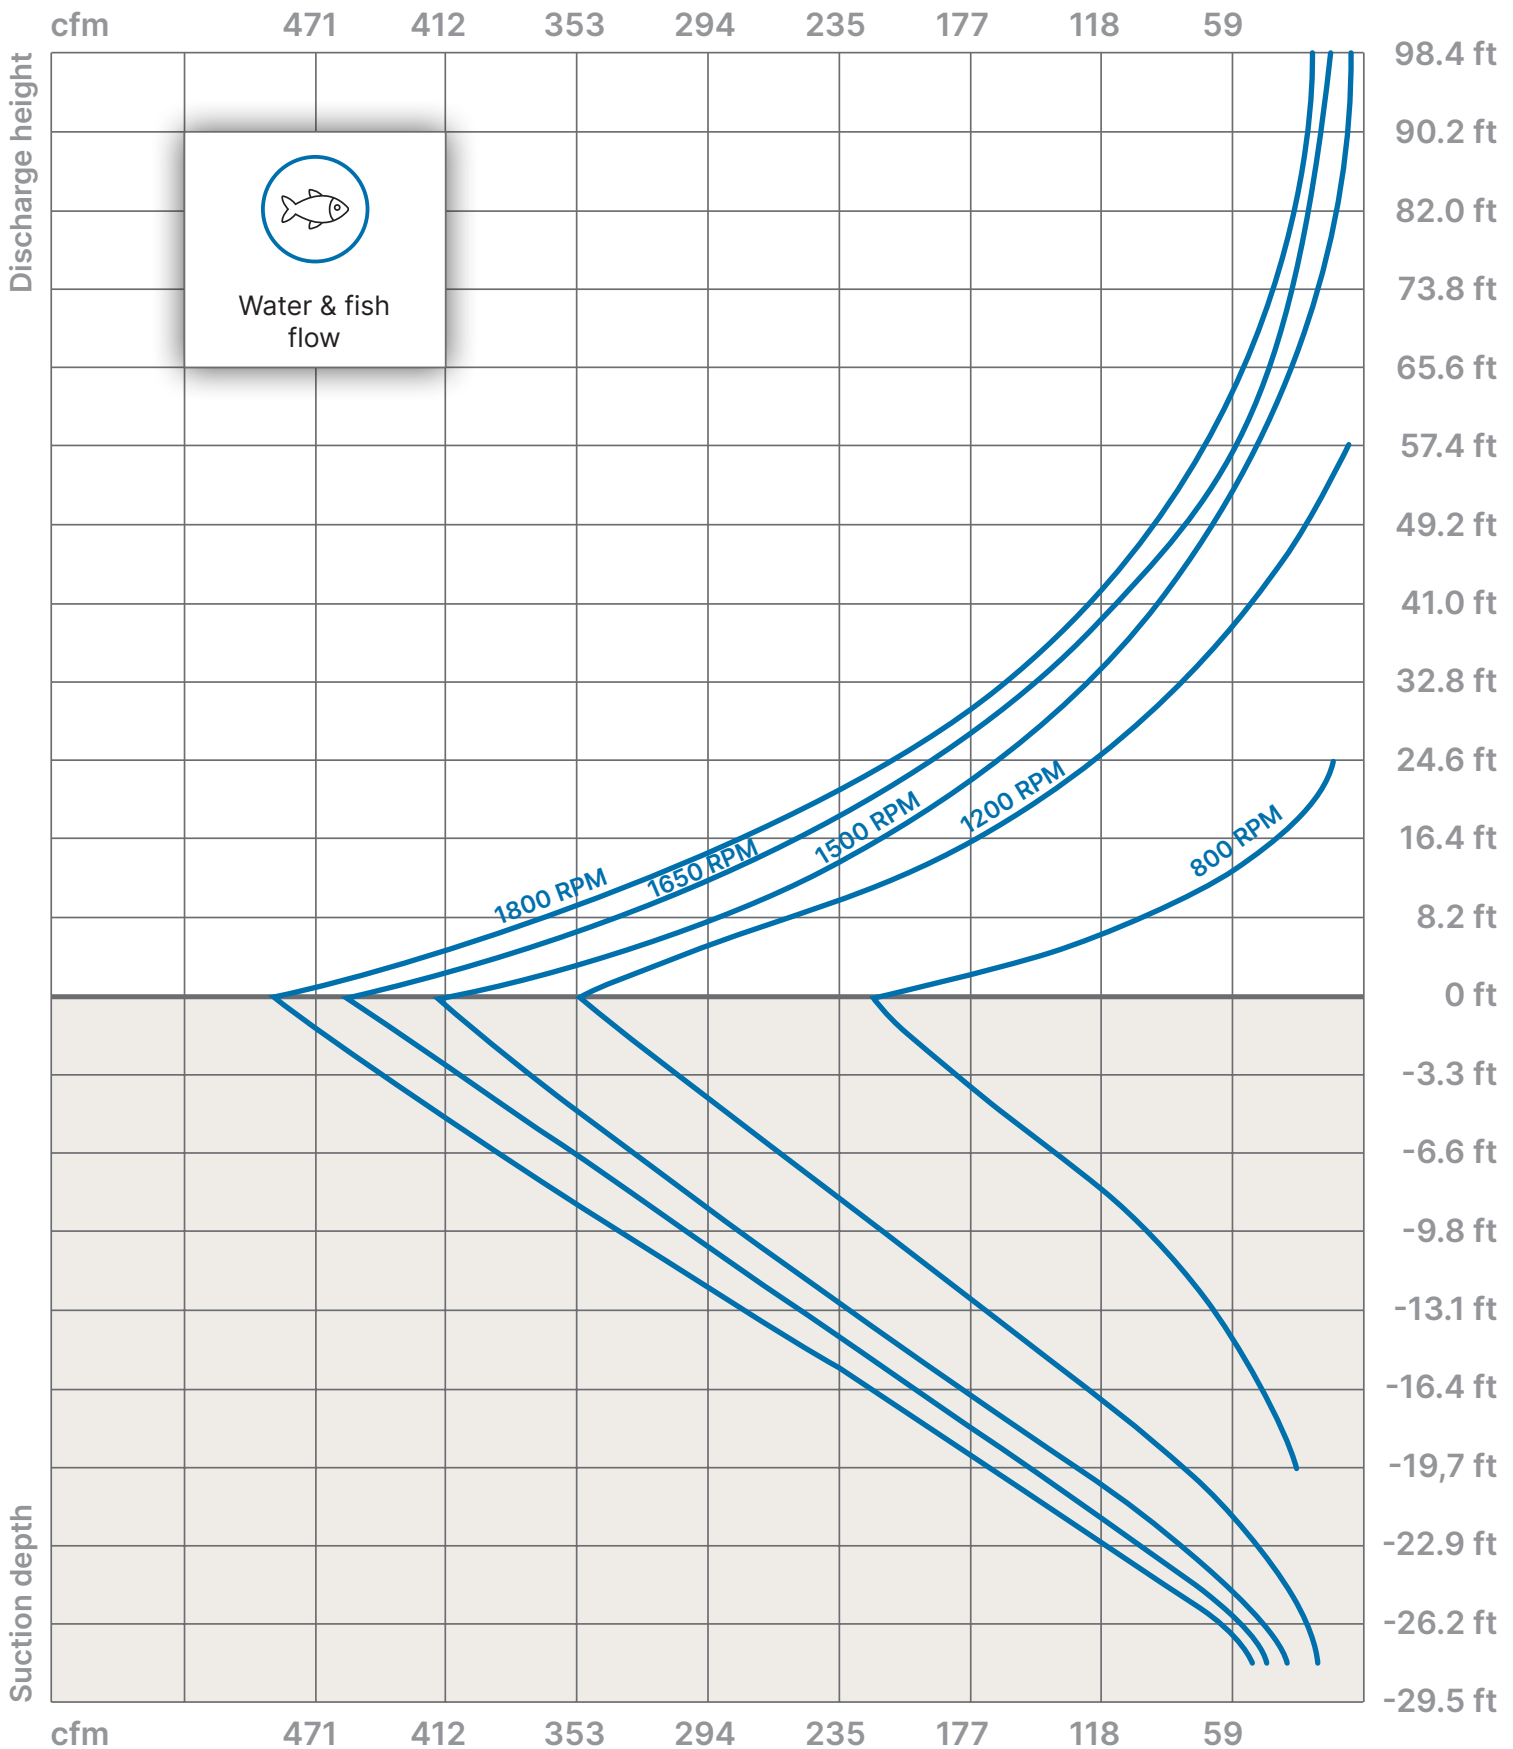

**SAMSON
PUMPS**
Switch on the future

Ocean Master Solution 500

Performance

Ocean Master Solution 500

Power consumption

Power consumption based on water supply according to description in the pump manual.

Ocean Master Solution 700

Performance

Ocean Master Solution 700

Power consumption

Power consumption based on water supply according to description in the pump manual.

Ocean Master Solution 1000

Performance

Ocean Master Solution 1000

Ocean Master Solution 500

Performance

Ocean Master Solution 500

Power consumption

Power consumption based on water supply according to description in the pump manual.

Ocean Master Solution 700

Performance

Ocean Master Solution 700

Power consumption based on water supply according to description in the pump manual.

Power consumption

Ocean Master Solution 1000

Performance

Ocean Master Solution 1000

Power consumption

Power consumption based on water supply according to description in the pump manual.