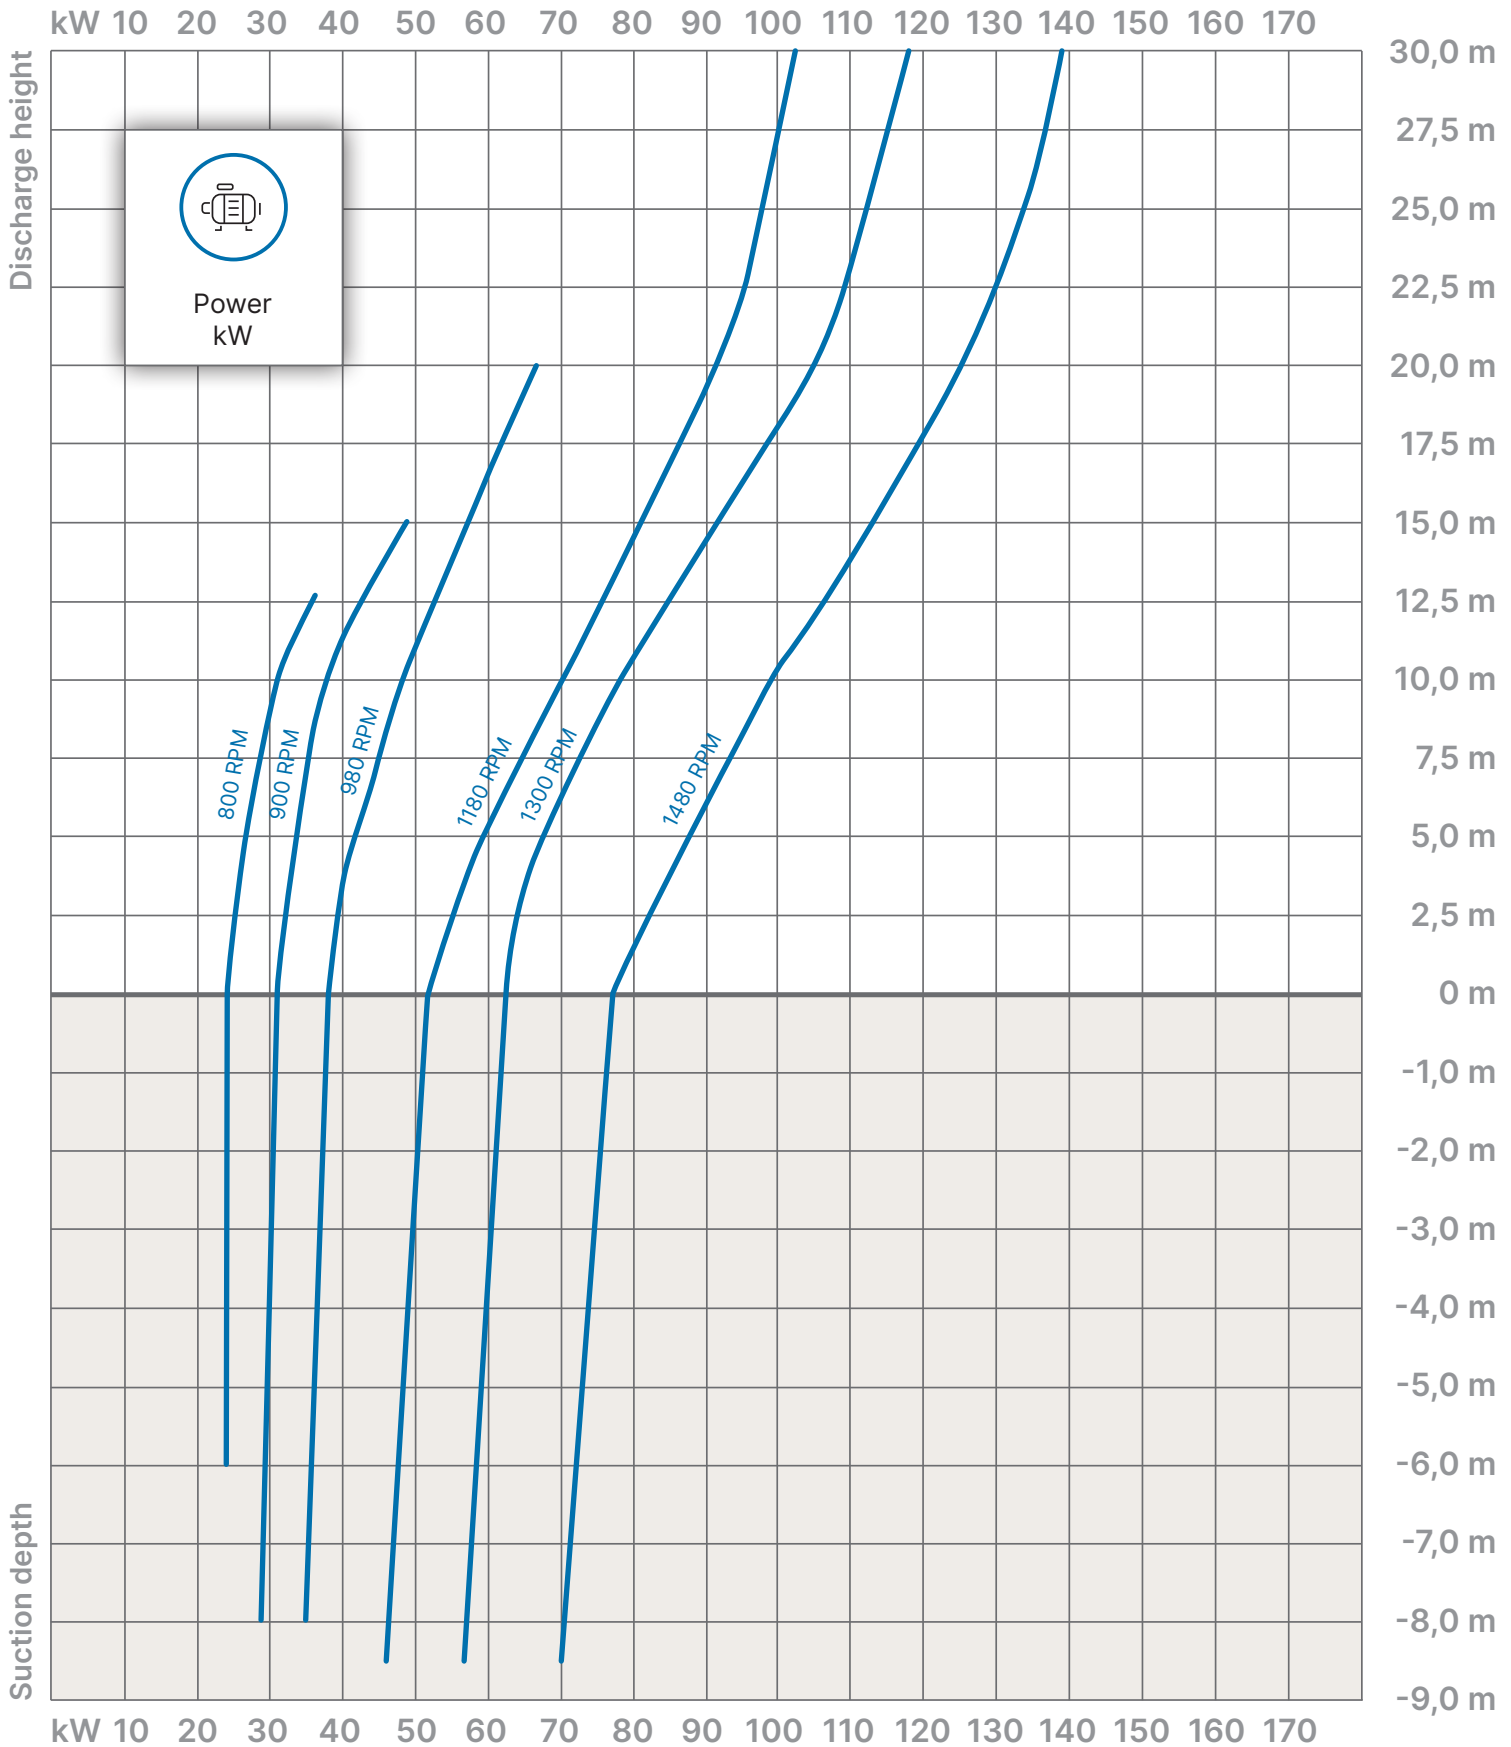

**SAMSON
PUMPS**
Switch on the future

Ocean Master Solution 500

Performance

Ocean Master Solution 500

Power consumption

Power consumption based on water supply according to description in the pump manual.

Ocean Master Solution 700

Performance

Ocean Master Solution 700

Power consumption

Power consumption based on water supply according to description in the pump manual.

Ocean Master Solution 1000

Performance

Ocean Master Solution 1000

Power consumption

Power consumption based on water supply according to description in the pump manual.

Ocean Master Solution 1500

Performance

Ocean Master Solution 1500

Power consumption

Power consumption based on water supply according to description in the pump manual.

Ocean Master Solution 500

Performance

Ocean Master Solution 500

Power consumption

Power consumption based on water supply according to description in the pump manual.

Ocean Master Solution 700

Performance

Ocean Master Solution 700