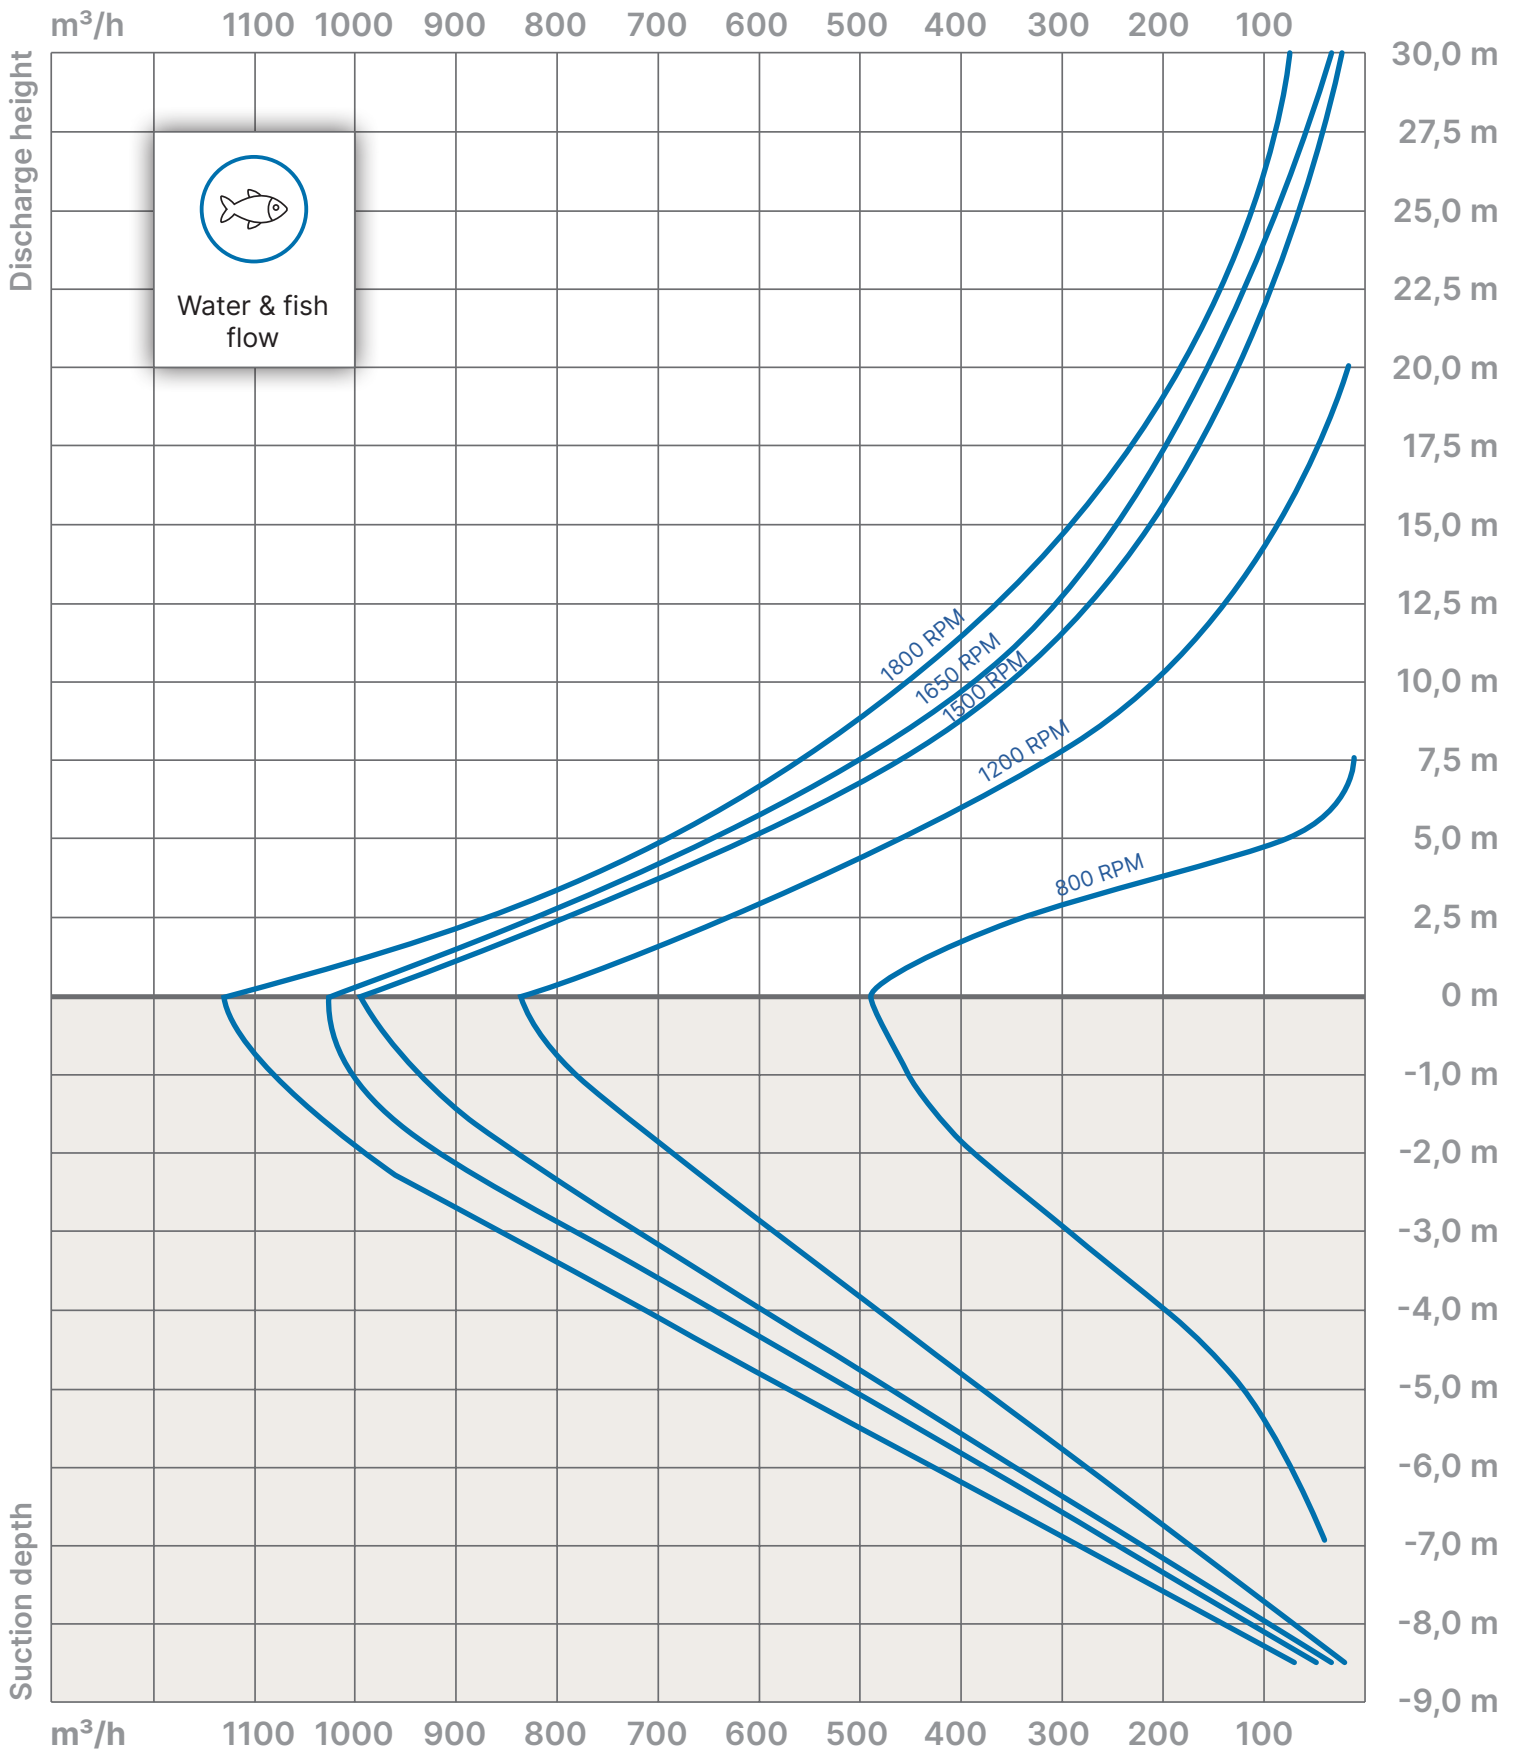

**SAMSON
PUMPS**
Switch on the future

Ocean Master Solution 500

Performance

Ocean Master Solution 500

Power consumption

Power consumption based on water supply according to description in the pump manual.

Ocean Master Solution 700

Performance

Ocean Master Solution 700

Power consumption

Power consumption based on water supply according to description in the pump manual.

Ocean Master Solution 1000

Performance

Ocean Master Solution 1000

Power consumption

Power consumption based on water supply according to description in the pump manual.

Ocean Master Solution 1500

Performance

Ocean Master Solution 1500

Power consumption

Power consumption based on water supply according to description in the pump manual.

Ocean Master Solution 500

Performance

Ocean Master Solution 500

Power consumption

Power consumption based on water supply according to description in the pump manual.

Ocean Master Solution 700

Performance

Ocean Master Solution 700