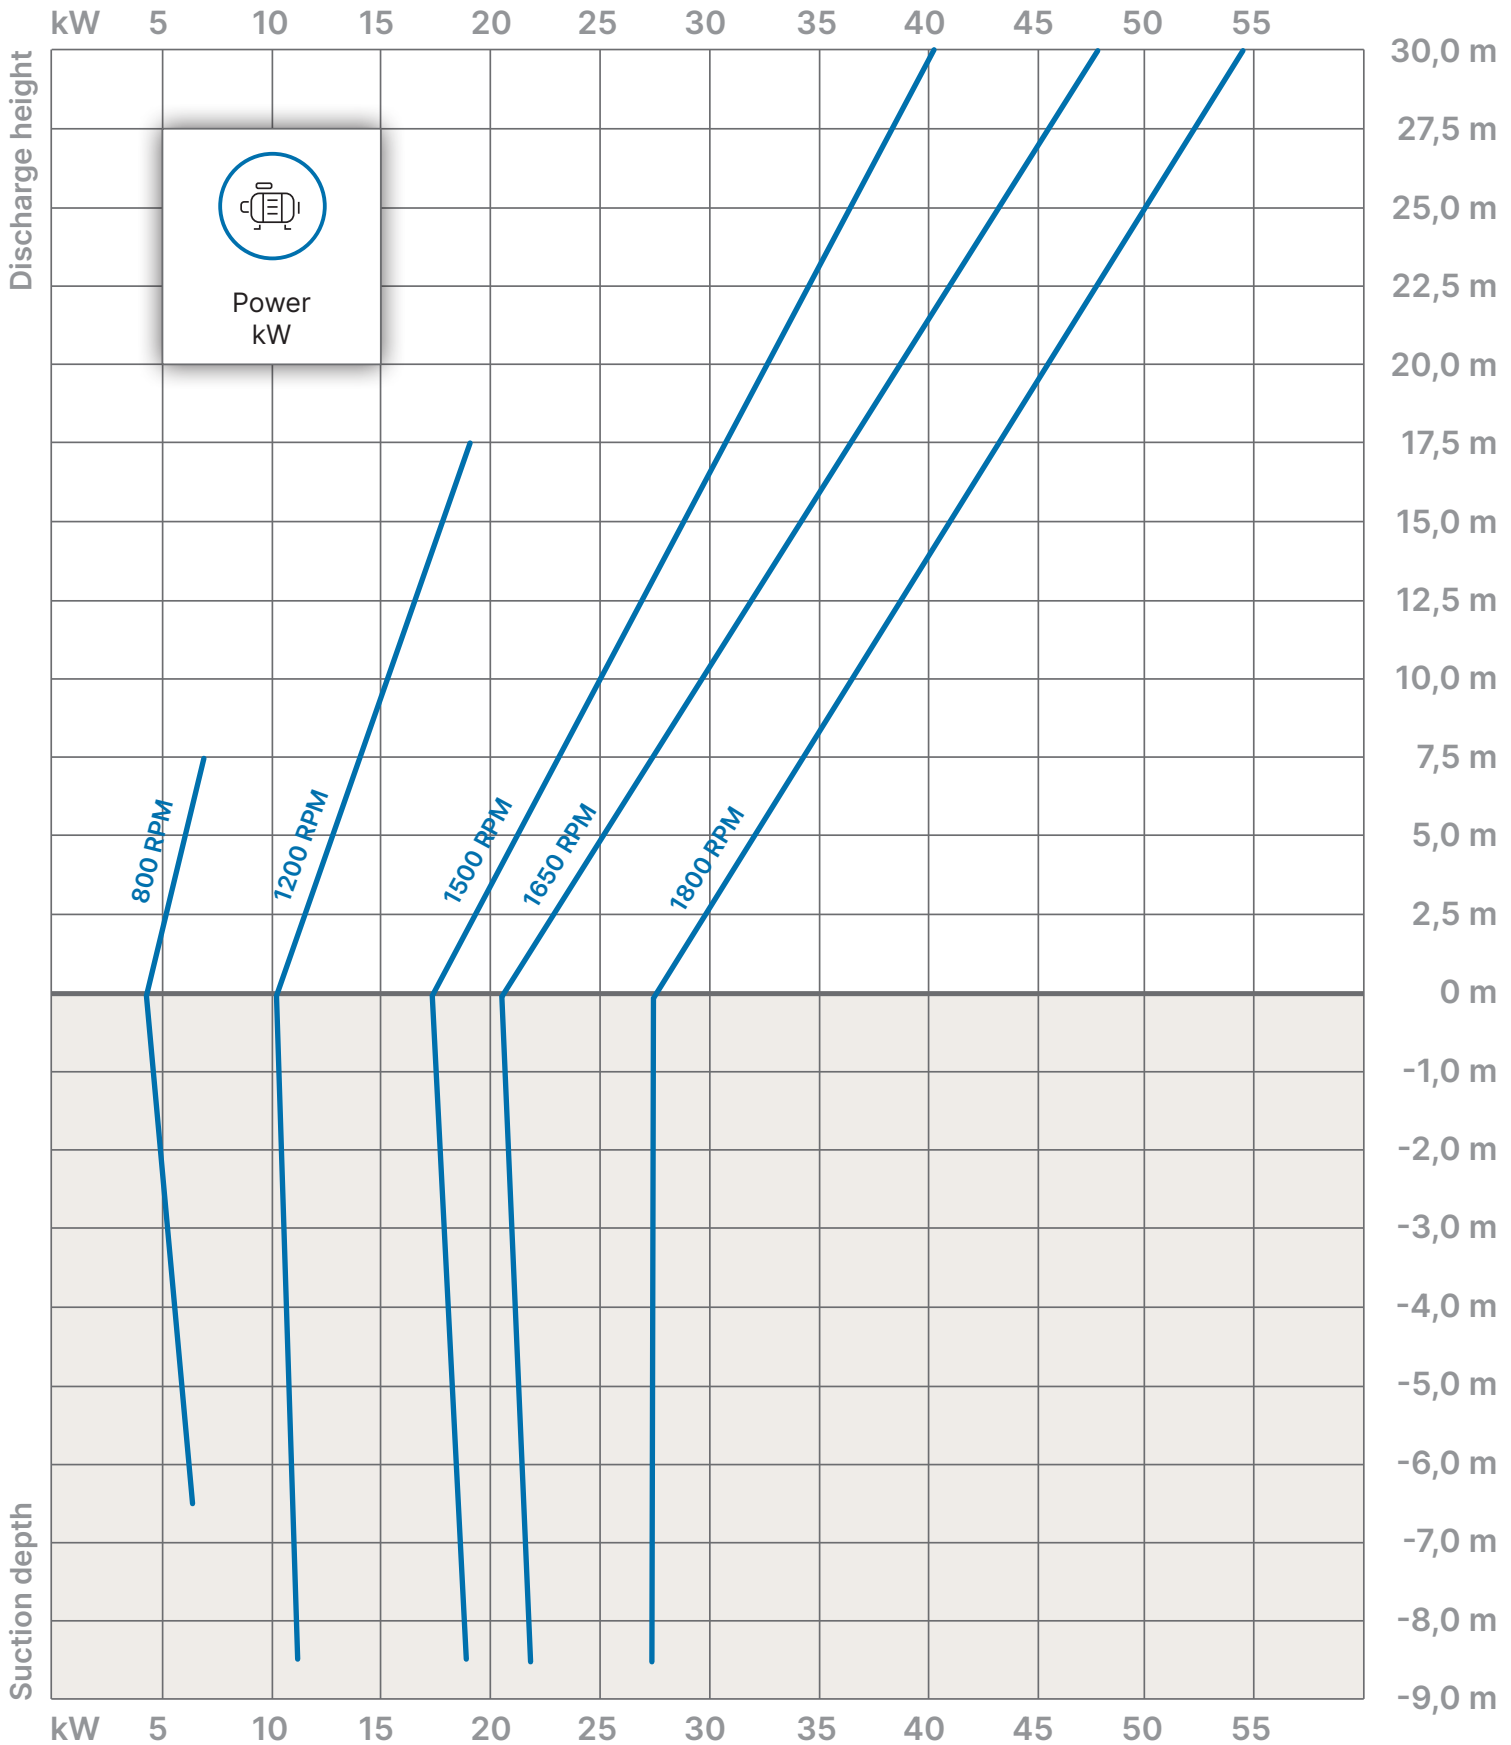

Imperial

- 10 Ocean Master Solution 500 Performance
- 11 Ocean Master Solution 500 Power consumption
- 12 Ocean Master Solution 700 Performance
- 13 Ocean Master Solution 700 Power consumption
- 14 Ocean Master Solution 1000 Performance
- 15 Ocean Master Solution 1000 Power consumption
- 16 Ocean Master Solution 1500 Performance
- 17 Ocean Master Solution 1500 Power consumption

**SAMSON
PUMPS**
Switch on the future

Ocean Master Solution 500

Performance

Ocean Master Solution 500

Power consumption

Power consumption based on water supply according to description in the pump manual.

Ocean Master Solution 700

Performance

Ocean Master Solution 700

Power consumption

Power consumption based on water supply according to description in the pump manual.

Ocean Master Solution 1000

Performance

Ocean Master Solution 1000

Ocean Master Solution 500

Performance

Ocean Master Solution 500

Power consumption

Power consumption based on water supply according to description in the pump manual.

Ocean Master Solution 700

Performance

Ocean Master Solution 700