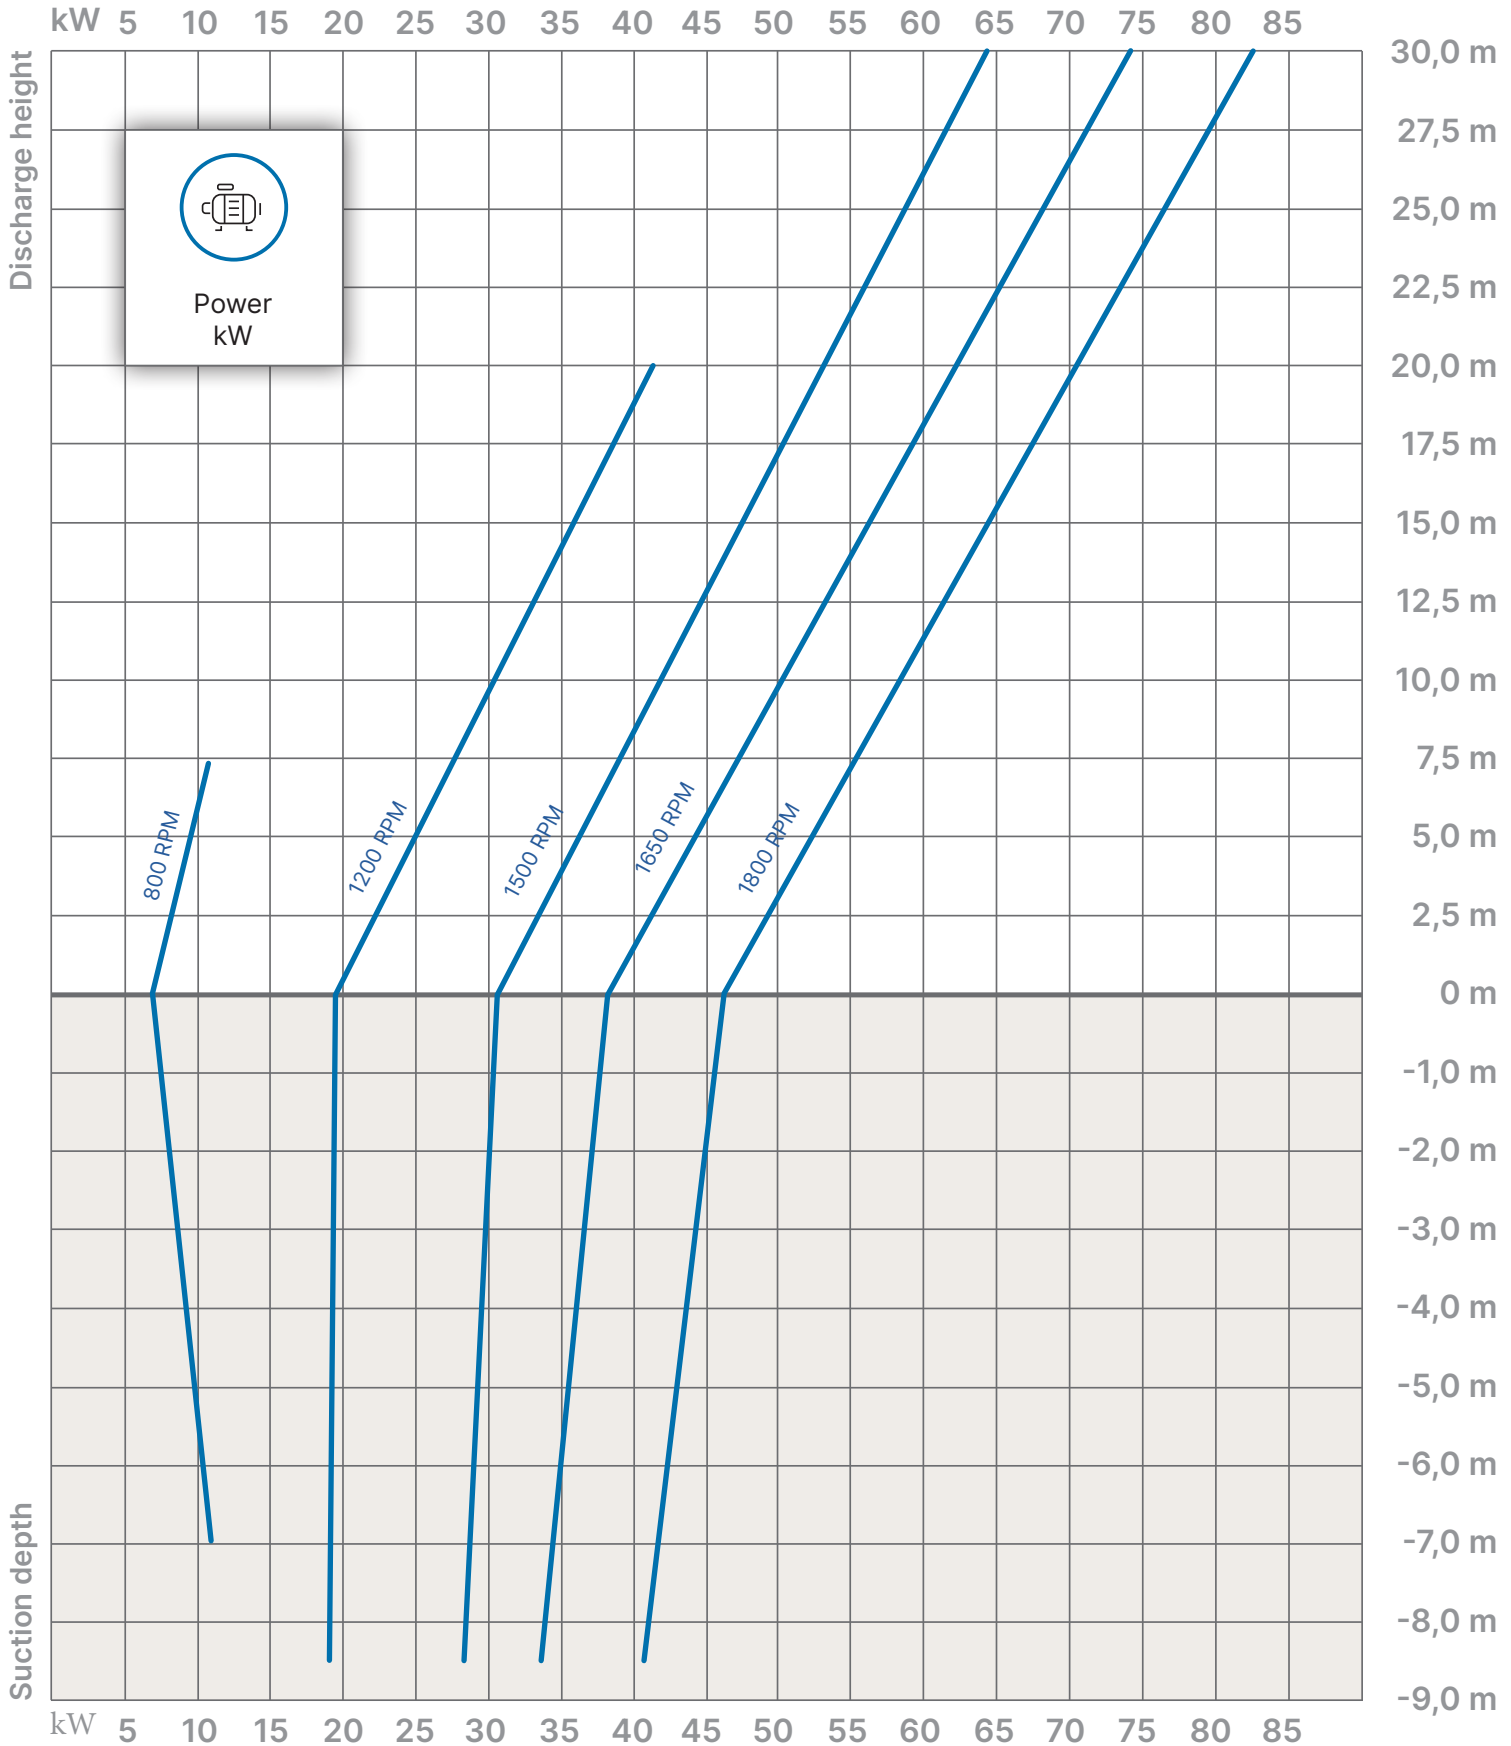

**SAMSON
PUMPS**
Switch on the future

Ocean Master Solution 500

Performance

Ocean Master Solution 500

Power consumption

Power consumption based on water supply according to description in the pump manual.

Ocean Master Solution 700

Performance

Ocean Master Solution 700

Power consumption

Power consumption based on water supply according to description in the pump manual.

Ocean Master Solution 1000

Performance

Ocean Master Solution 1000

Power consumption

Power consumption based on water supply according to description in the pump manual.

Ocean Master Solution 1500

Performance

Ocean Master Solution 1500

Power consumption

Power consumption based on water supply according to description in the pump manual.

Ocean Master Solution 500

Performance

Ocean Master Solution 500

Power consumption

Power consumption based on water supply according to description in the pump manual.

Ocean Master Solution 700

Performance

Ocean Master Solution 700