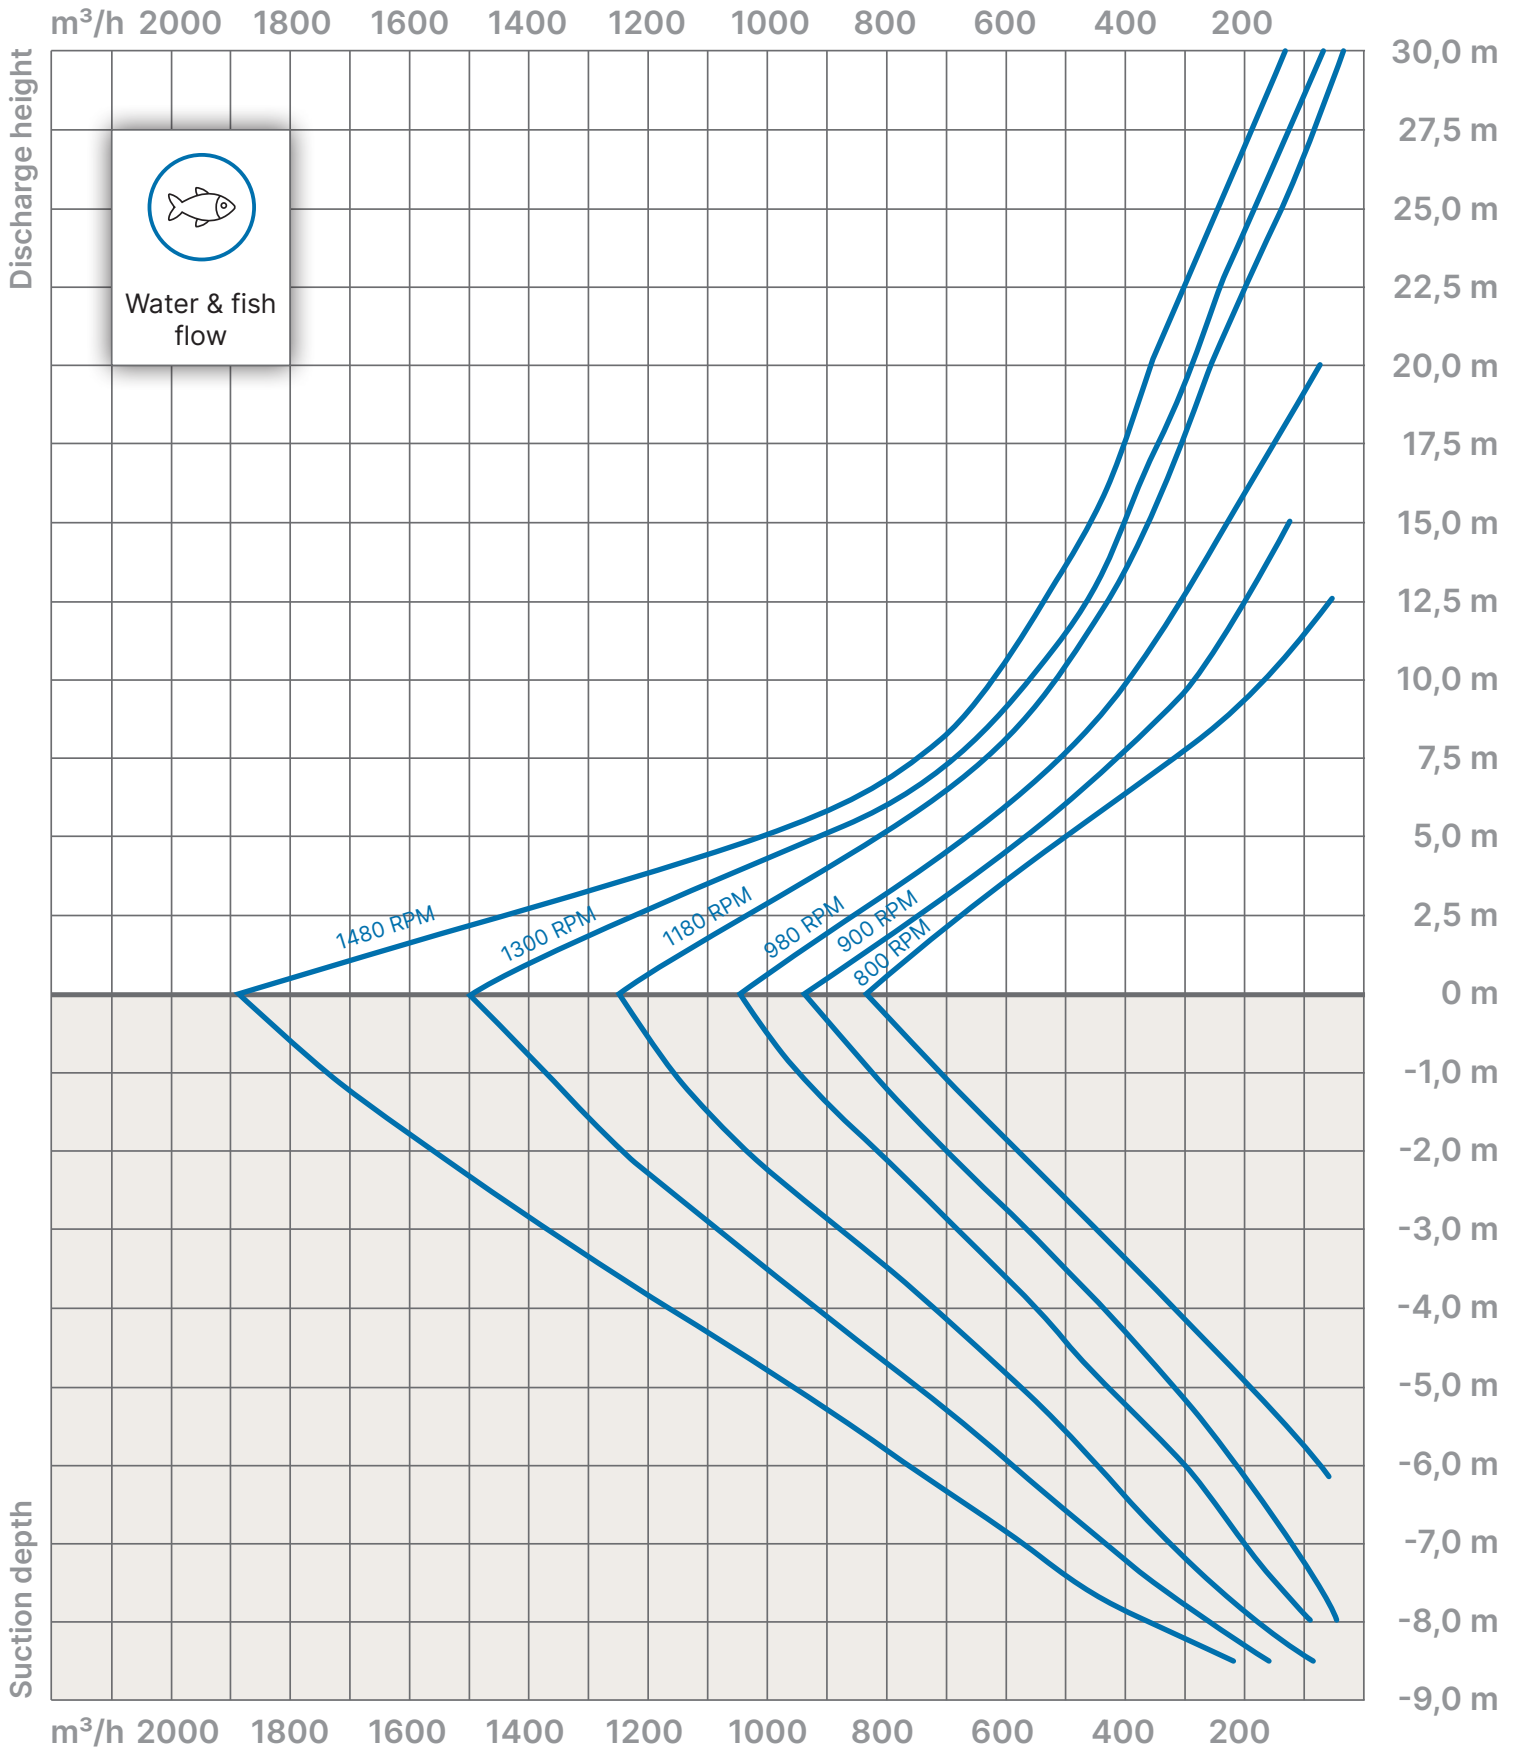

**SAMSON
PUMPS**
Switch on the future

Ocean Master Solution 500

Performance

Ocean Master Solution 500

Power consumption

Power consumption based on water supply according to description in the pump manual.

Ocean Master Solution 700

Performance

Ocean Master Solution 700

Power consumption

Power consumption based on water supply according to description in the pump manual.

Ocean Master Solution 1000

Performance

Ocean Master Solution 1000

Power consumption

Power consumption based on water supply according to description in the pump manual.

Ocean Master Solution 1500

Performance

Ocean Master Solution 1500

Power consumption

Power consumption based on water supply according to description in the pump manual.

Ocean Master Solution 500

Performance

Ocean Master Solution 500

Power consumption

Power consumption based on water supply according to description in the pump manual.

Ocean Master Solution 700

Performance

Ocean Master Solution 700