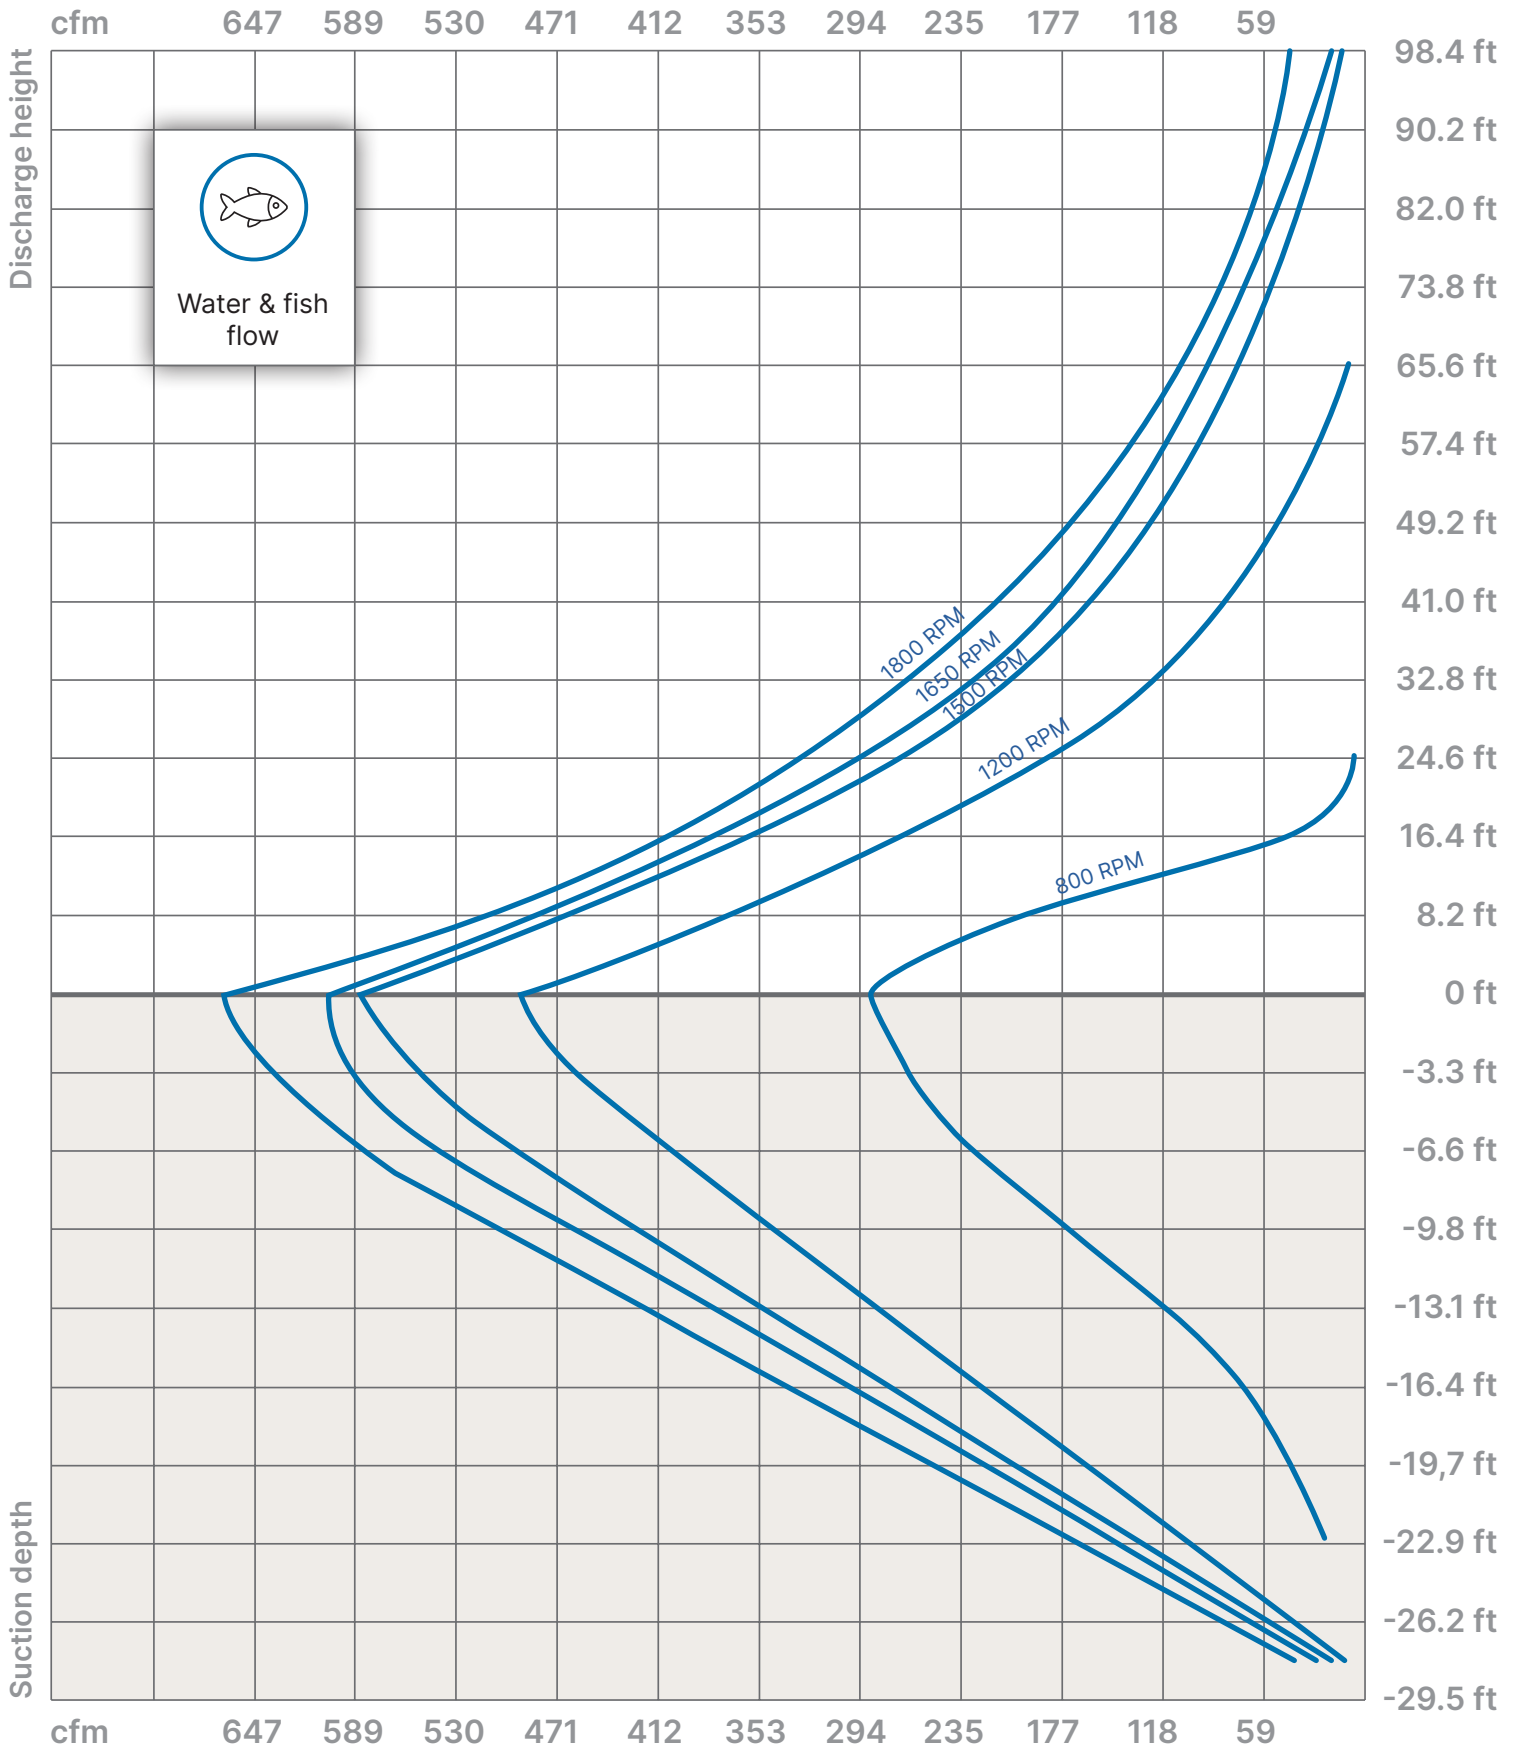

**SAMSON
PUMPS**
Switch on the future

Ocean Master Solution 500

Performance

Ocean Master Solution 500

Power consumption

Power consumption based on water supply according to description in the pump manual.

Ocean Master Solution 700

Performance

Ocean Master Solution 700

Power consumption

Power consumption based on water supply according to description in the pump manual.

Ocean Master Solution 1000

Performance

Ocean Master Solution 1000

Ocean Master Solution 500

Performance

Ocean Master Solution 500

Power consumption

Power consumption based on water supply according to description in the pump manual.

Ocean Master Solution 700

Performance

Ocean Master Solution 700

Power consumption based on water supply according to description in the pump manual.

Power consumption

Ocean Master Solution 1000

Performance

Ocean Master Solution 1000

Power consumption

Power consumption based on water supply according to description in the pump manual.