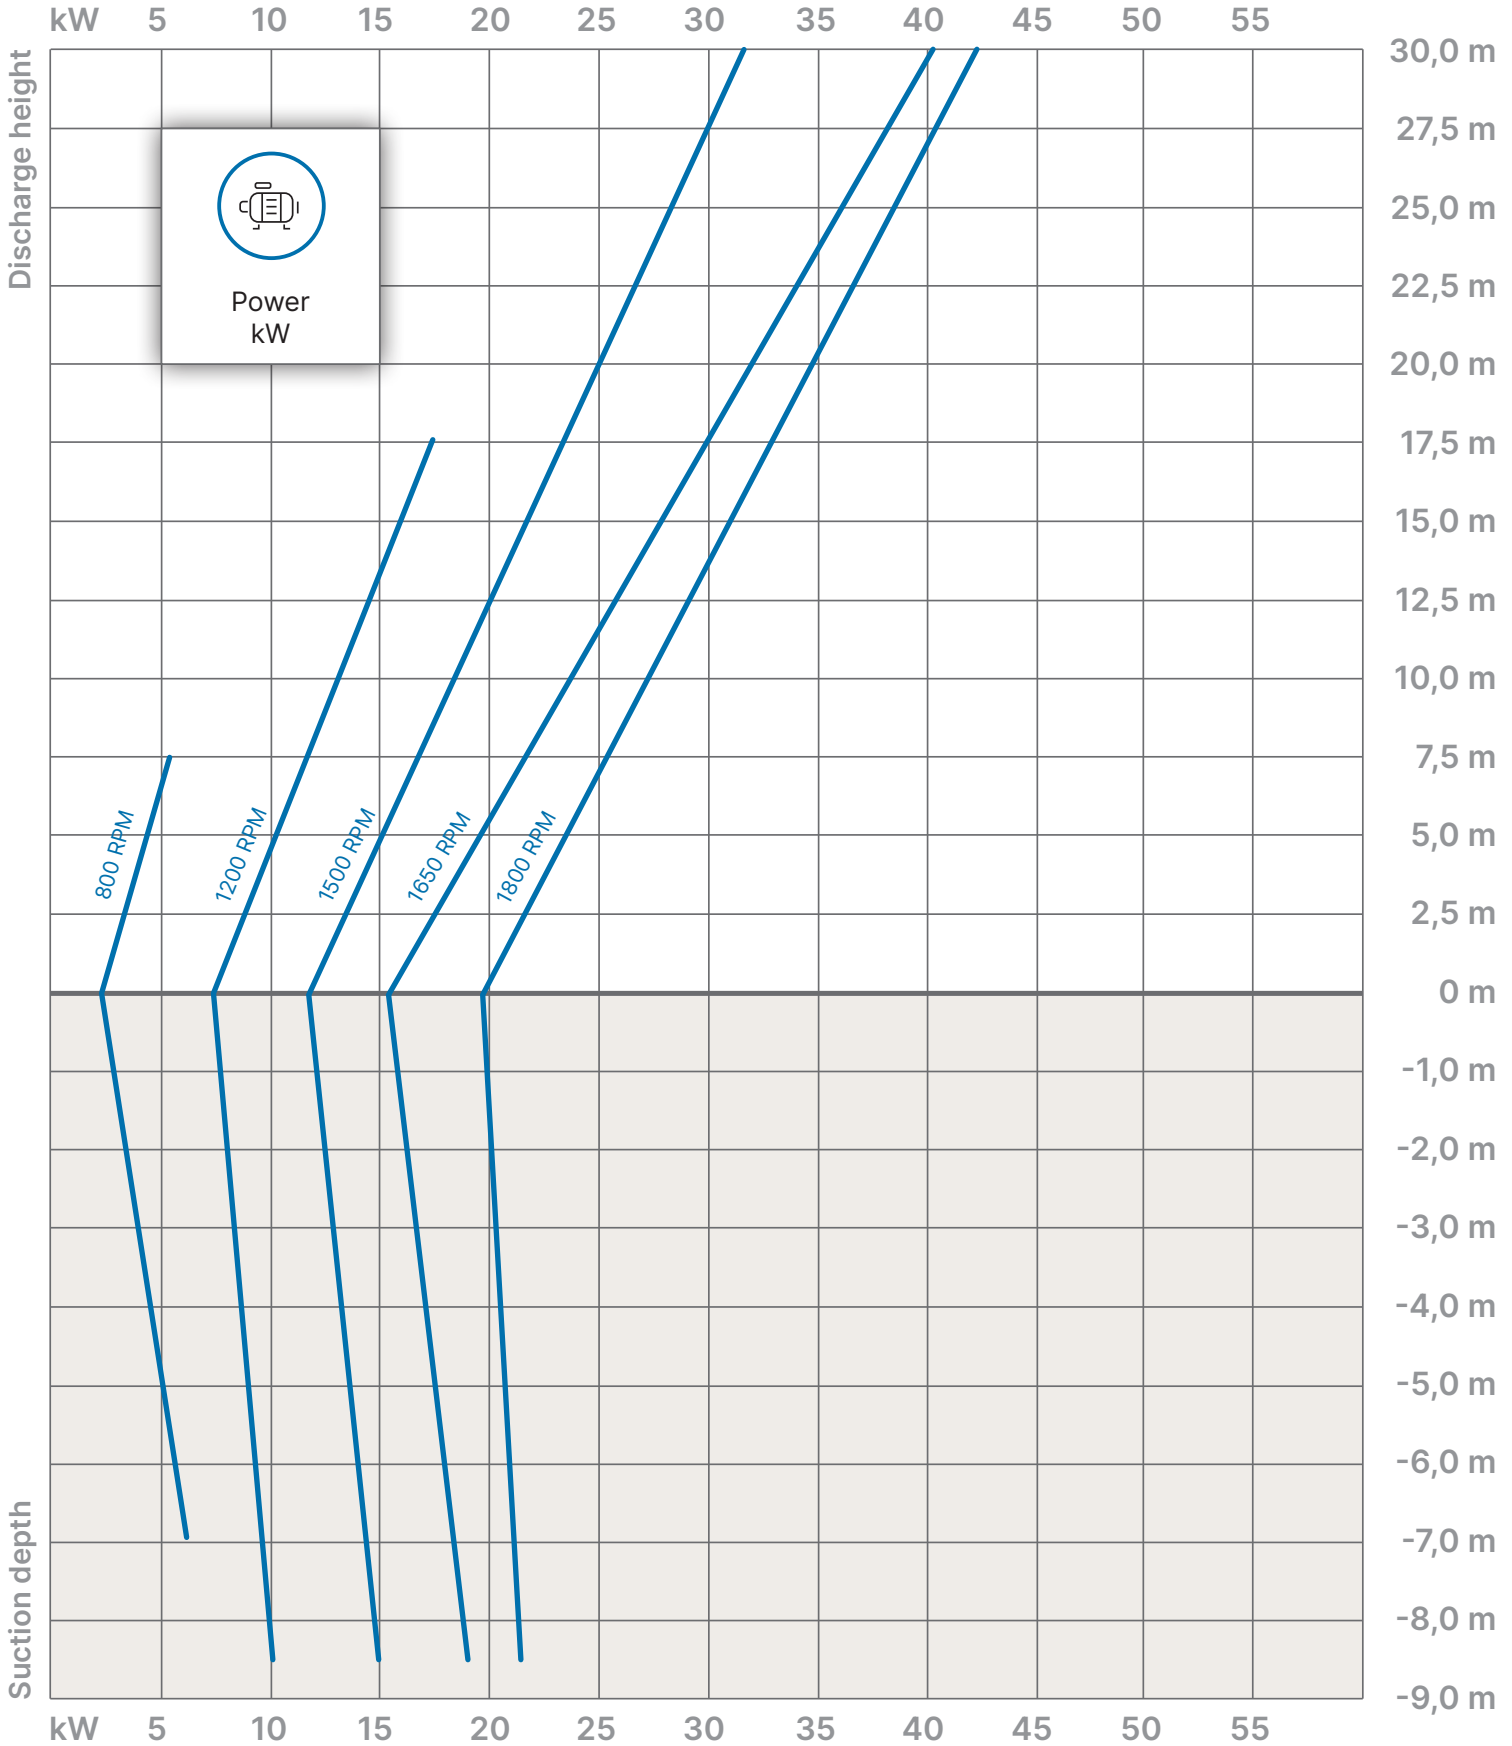

Imperial

- 10 Ocean Master Solution 500 Performance
- 11 Ocean Master Solution 500 Power consumption
- 12 Ocean Master Solution 700 Performance
- 13 Ocean Master Solution 700 Power consumption
- 14 Ocean Master Solution 1000 Performance
- 15 Ocean Master Solution 1000 Power consumption
- 16 Ocean Master Solution 1500 Performance
- 17 Ocean Master Solution 1500 Power consumption

**SAMSON
PUMPS**
Switch on the future

Ocean Master Solution 500

Performance

Ocean Master Solution 500

Power consumption

Power consumption based on water supply according to description in the pump manual.

Ocean Master Solution 700

Performance

Ocean Master Solution 700

Power consumption

Power consumption based on water supply according to description in the pump manual.

Ocean Master Solution 1000

Performance

Ocean Master Solution 1000

Ocean Master Solution 500

Performance

Ocean Master Solution 500

Power consumption

Power consumption based on water supply according to description in the pump manual.

Ocean Master Solution 700

Performance

Ocean Master Solution 700