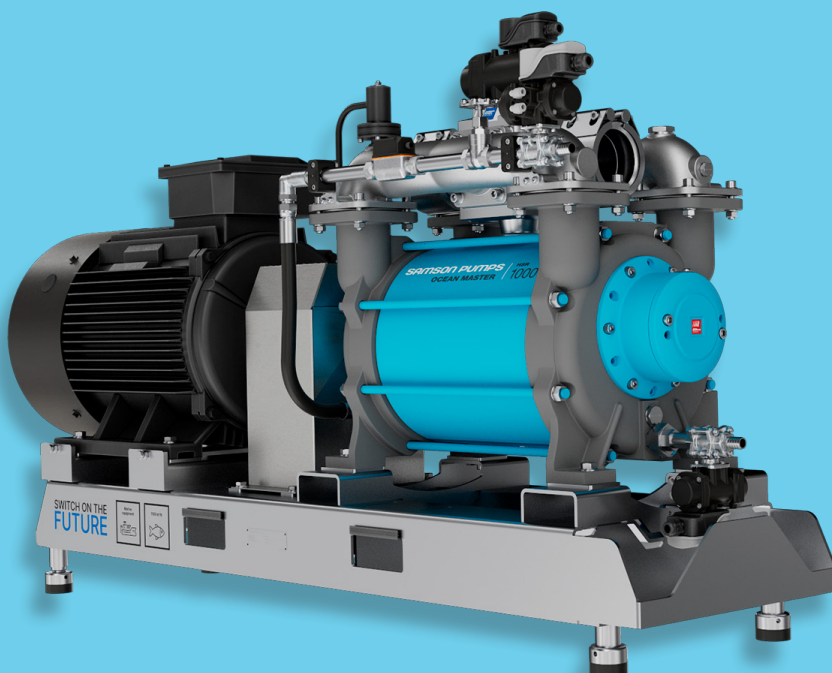

Imperial

- 10 Ocean Master Solution 500 Performance
- 11 Ocean Master Solution 500 Power consumption
- 12 Ocean Master Solution 700 Performance
- 13 Ocean Master Solution 700 Power consumption
- 14 Ocean Master Solution 1000 Performance
- 15 Ocean Master Solution 1000 Power consumption
- 16 Ocean Master Solution 1500 Performance
- 17 Ocean Master Solution 1500 Power consumption

**SAMSON
PUMPS**
Switch on the future

Ocean Master Solution 500

Performance

Ocean Master Solution 500

Power consumption

Power consumption based on water supply according to description in the pump manual.

Ocean Master Solution 700

Performance

Ocean Master Solution 700

Power consumption

Power consumption based on water supply according to description in the pump manual.

Ocean Master Solution 1000

Performance

Ocean Master Solution 1000