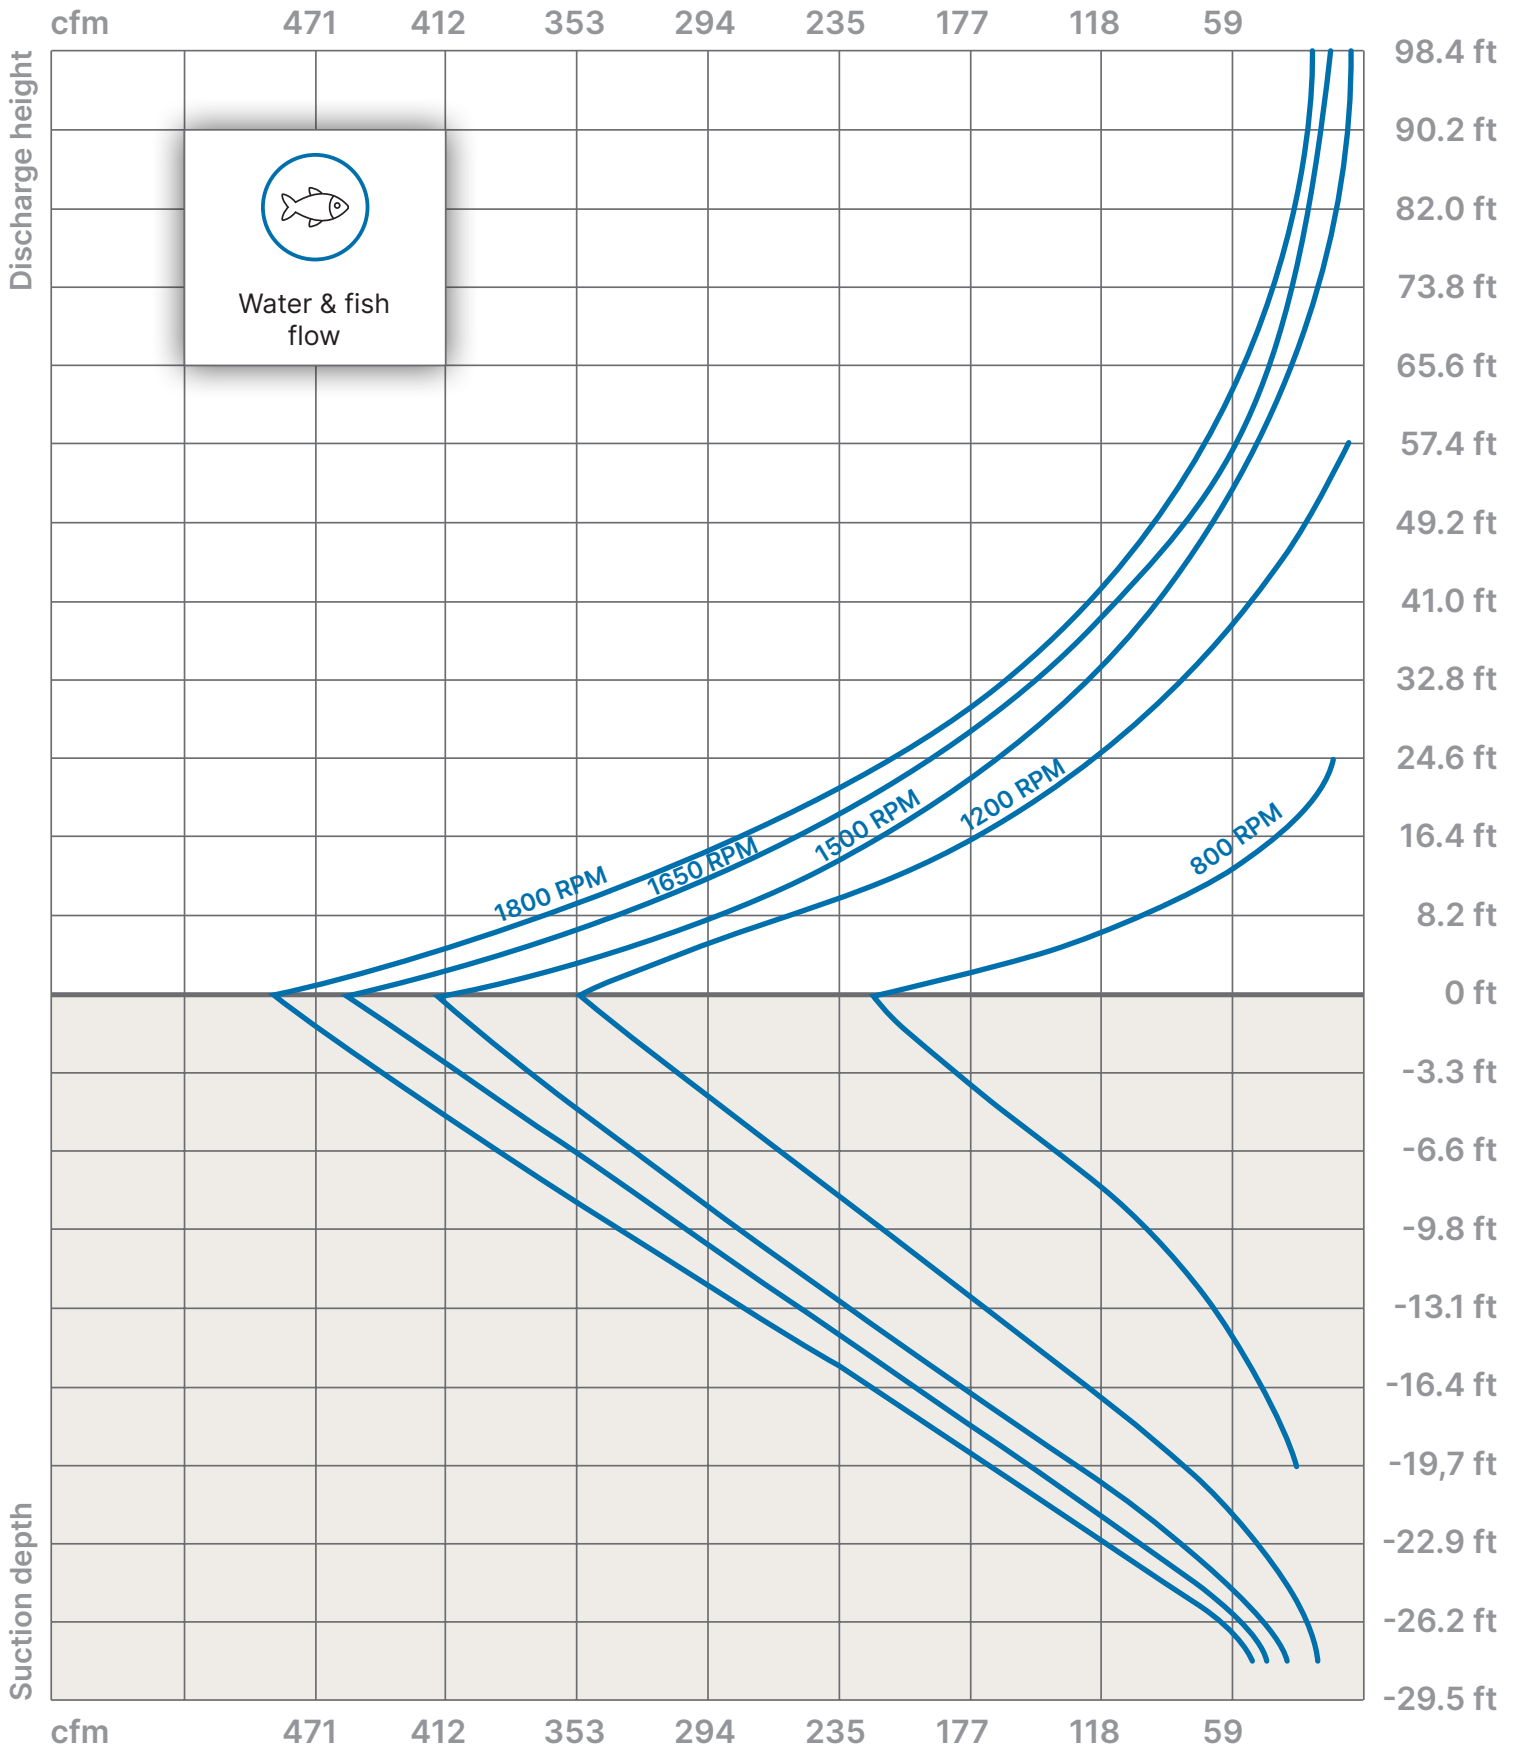

**SAMSON
PUMPS**
Switch on the future

Ocean Master Solution 500

Performance

Ocean Master Solution 500

Power consumption

Power consumption based on water supply according to description in the pump manual.

Ocean Master Solution 700

Performance

Ocean Master Solution 700

Power consumption

Power consumption based on water supply according to description in the pump manual.

Ocean Master Solution 1000

Performance

Ocean Master Solution 1000

Ocean Master Solution 500

Performance

Ocean Master Solution 500

Power consumption

Power consumption based on water supply according to description in the pump manual.

Ocean Master Solution 700

Performance

Ocean Master Solution 700

Power consumption based on water supply according to description in the pump manual.

Power consumption

Ocean Master Solution 1000

Performance

Ocean Master Solution 1000

Power consumption

Power consumption based on water supply according to description in the pump manual.