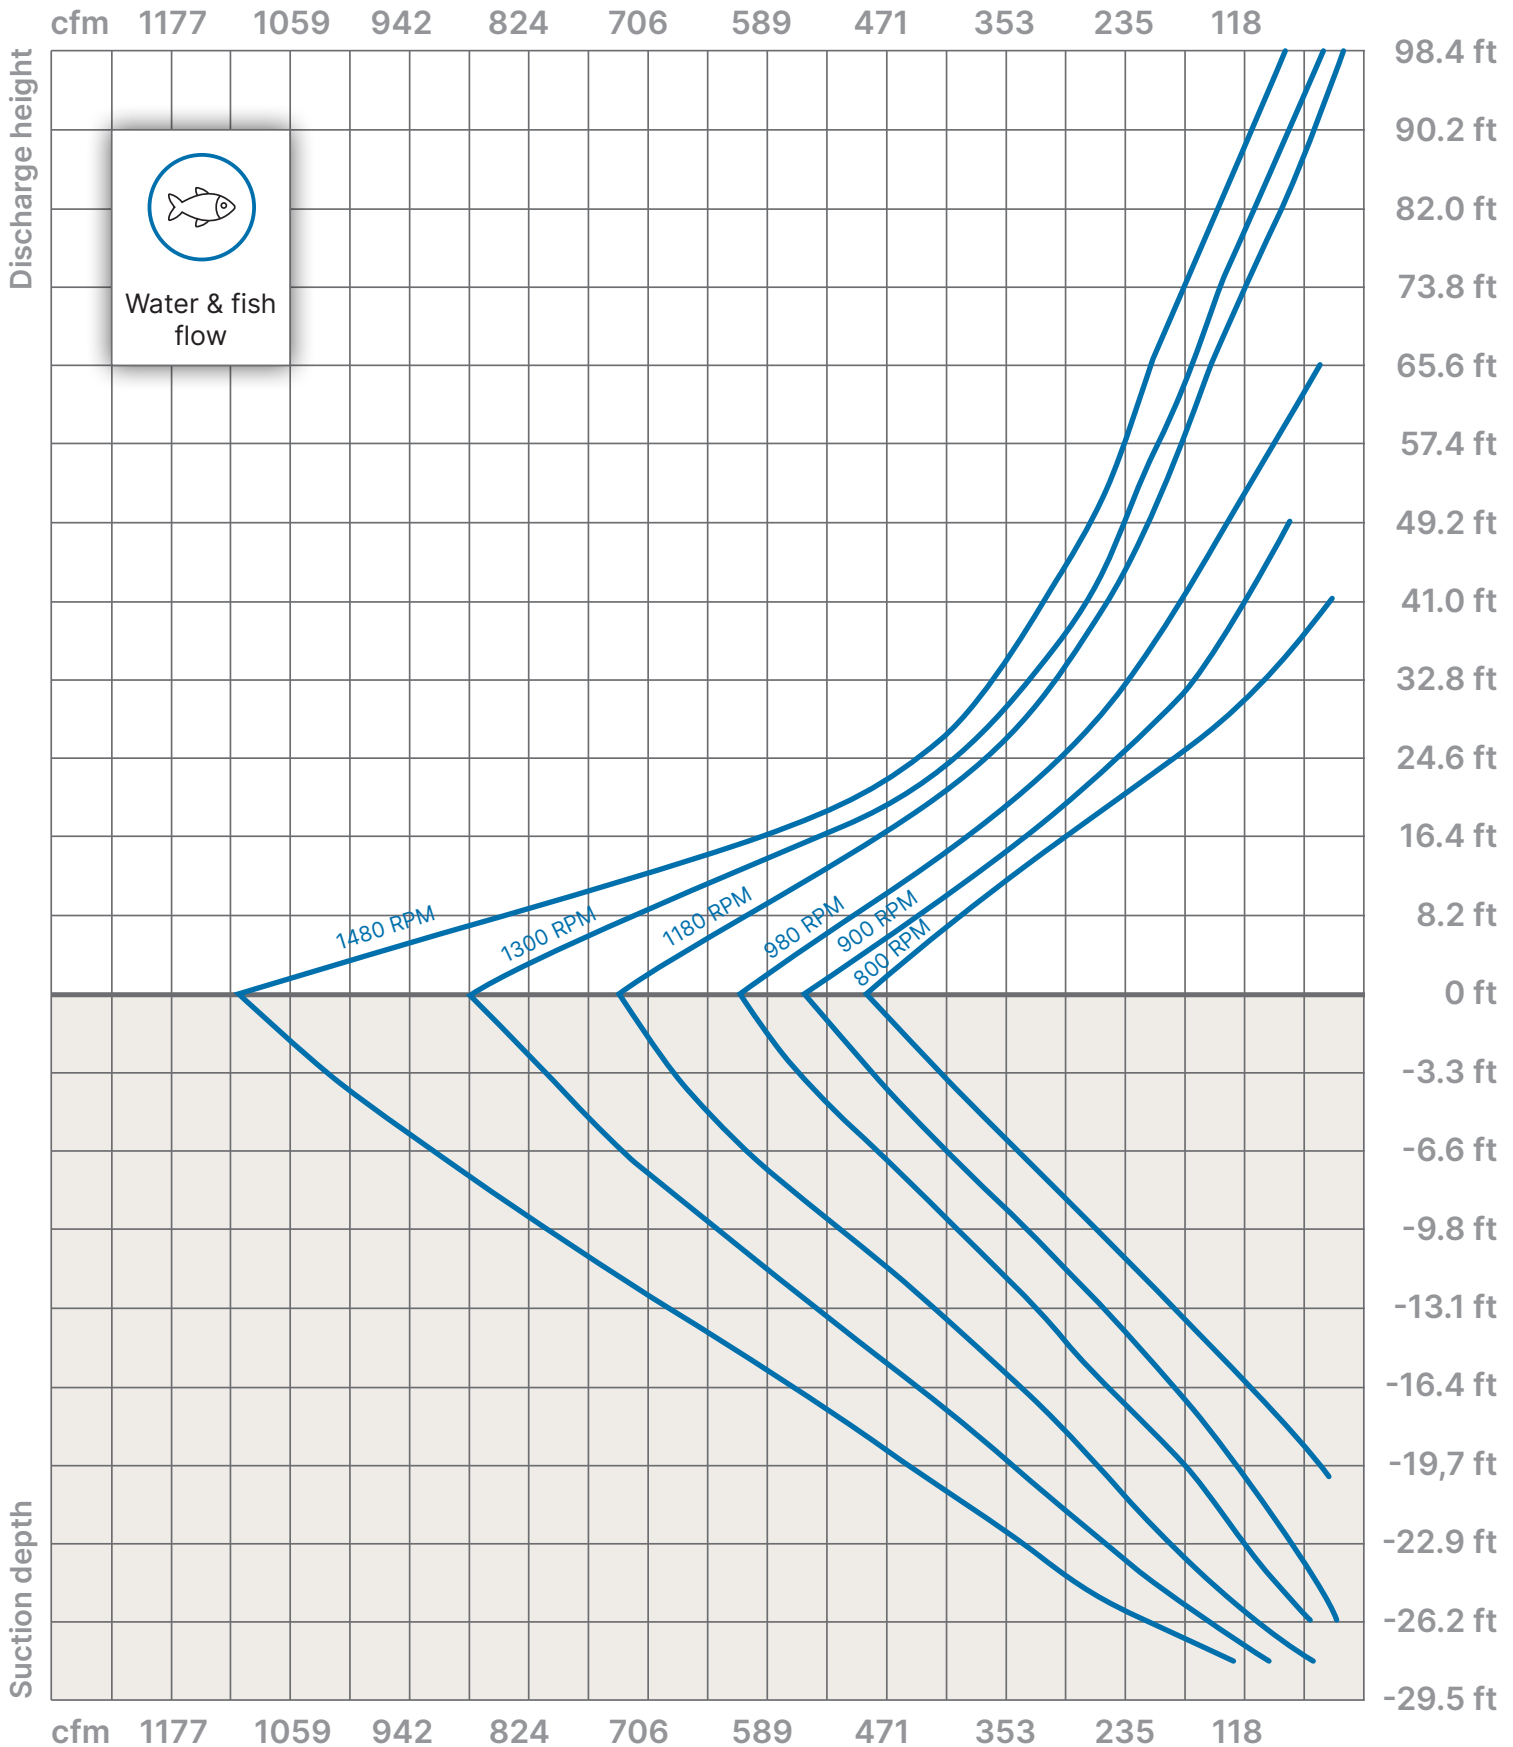

Ocean Master Solution 1500

Performance