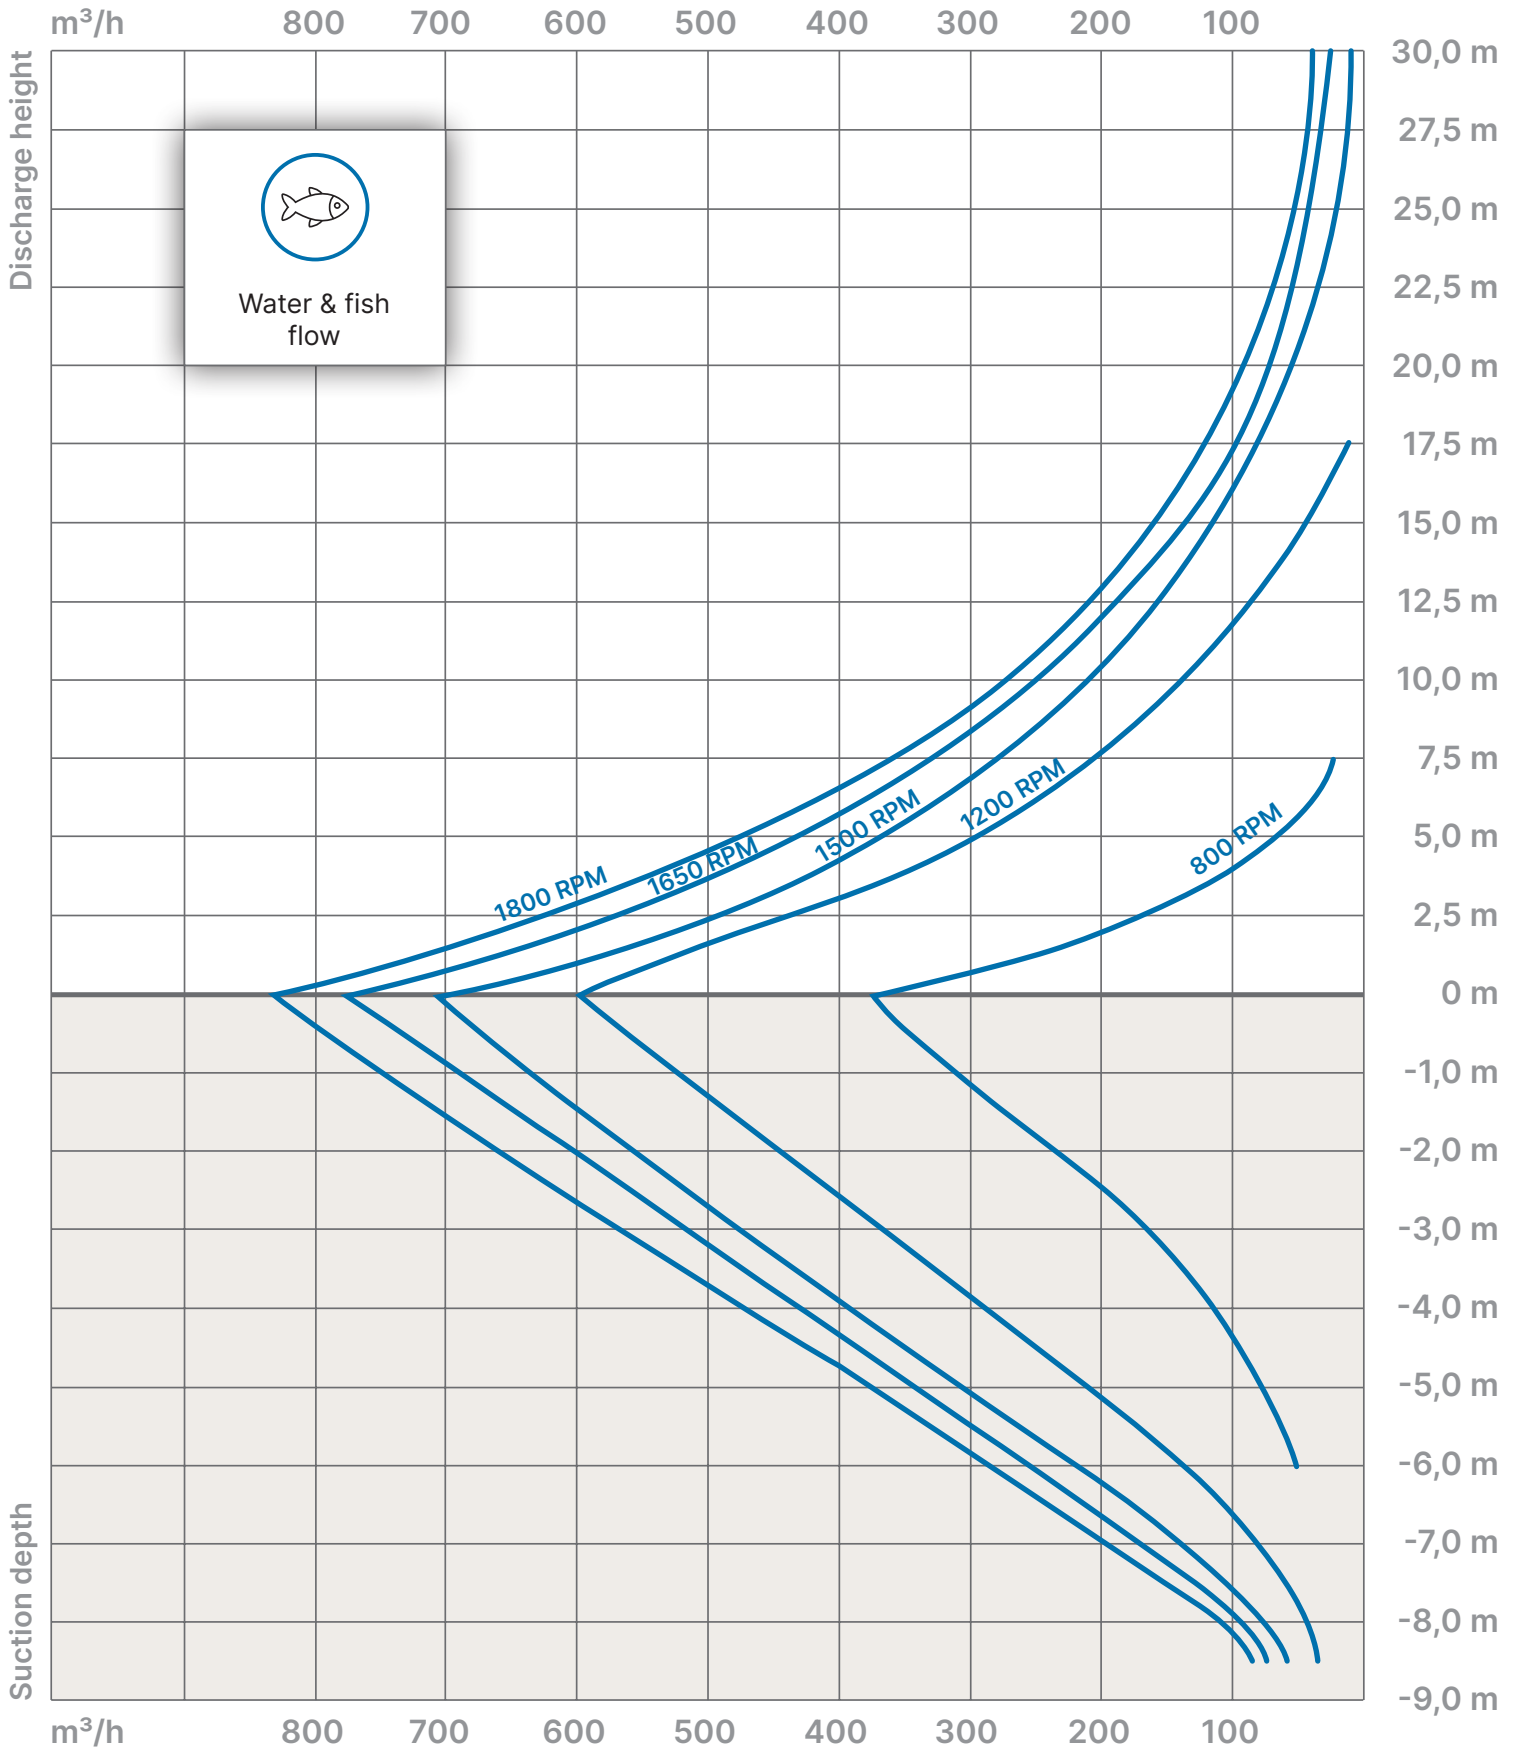

Imperial

- 10 Ocean Master Solution 500 Performance
- 11 Ocean Master Solution 500 Power consumption
- 12 Ocean Master Solution 700 Performance
- 13 Ocean Master Solution 700 Power consumption
- 14 Ocean Master Solution 1000 Performance
- 15 Ocean Master Solution 1000 Power consumption
- 16 Ocean Master Solution 1500 Performance
- 17 Ocean Master Solution 1500 Power consumption

**SAMSON
PUMPS**
Switch on the future

Ocean Master Solution 500

Performance

Ocean Master Solution 500

Power consumption

Power consumption based on water supply according to description in the pump manual.

Ocean Master Solution 700

Performance

Ocean Master Solution 700

Power consumption

Power consumption based on water supply according to description in the pump manual.

Ocean Master Solution 1000

Performance

Ocean Master Solution 1000

Power consumption

Power consumption based on water supply according to description in the pump manual.

Ocean Master Solution 1500

Performance

Ocean Master Solution 1500

Power consumption

Power consumption based on water supply according to description in the pump manual.