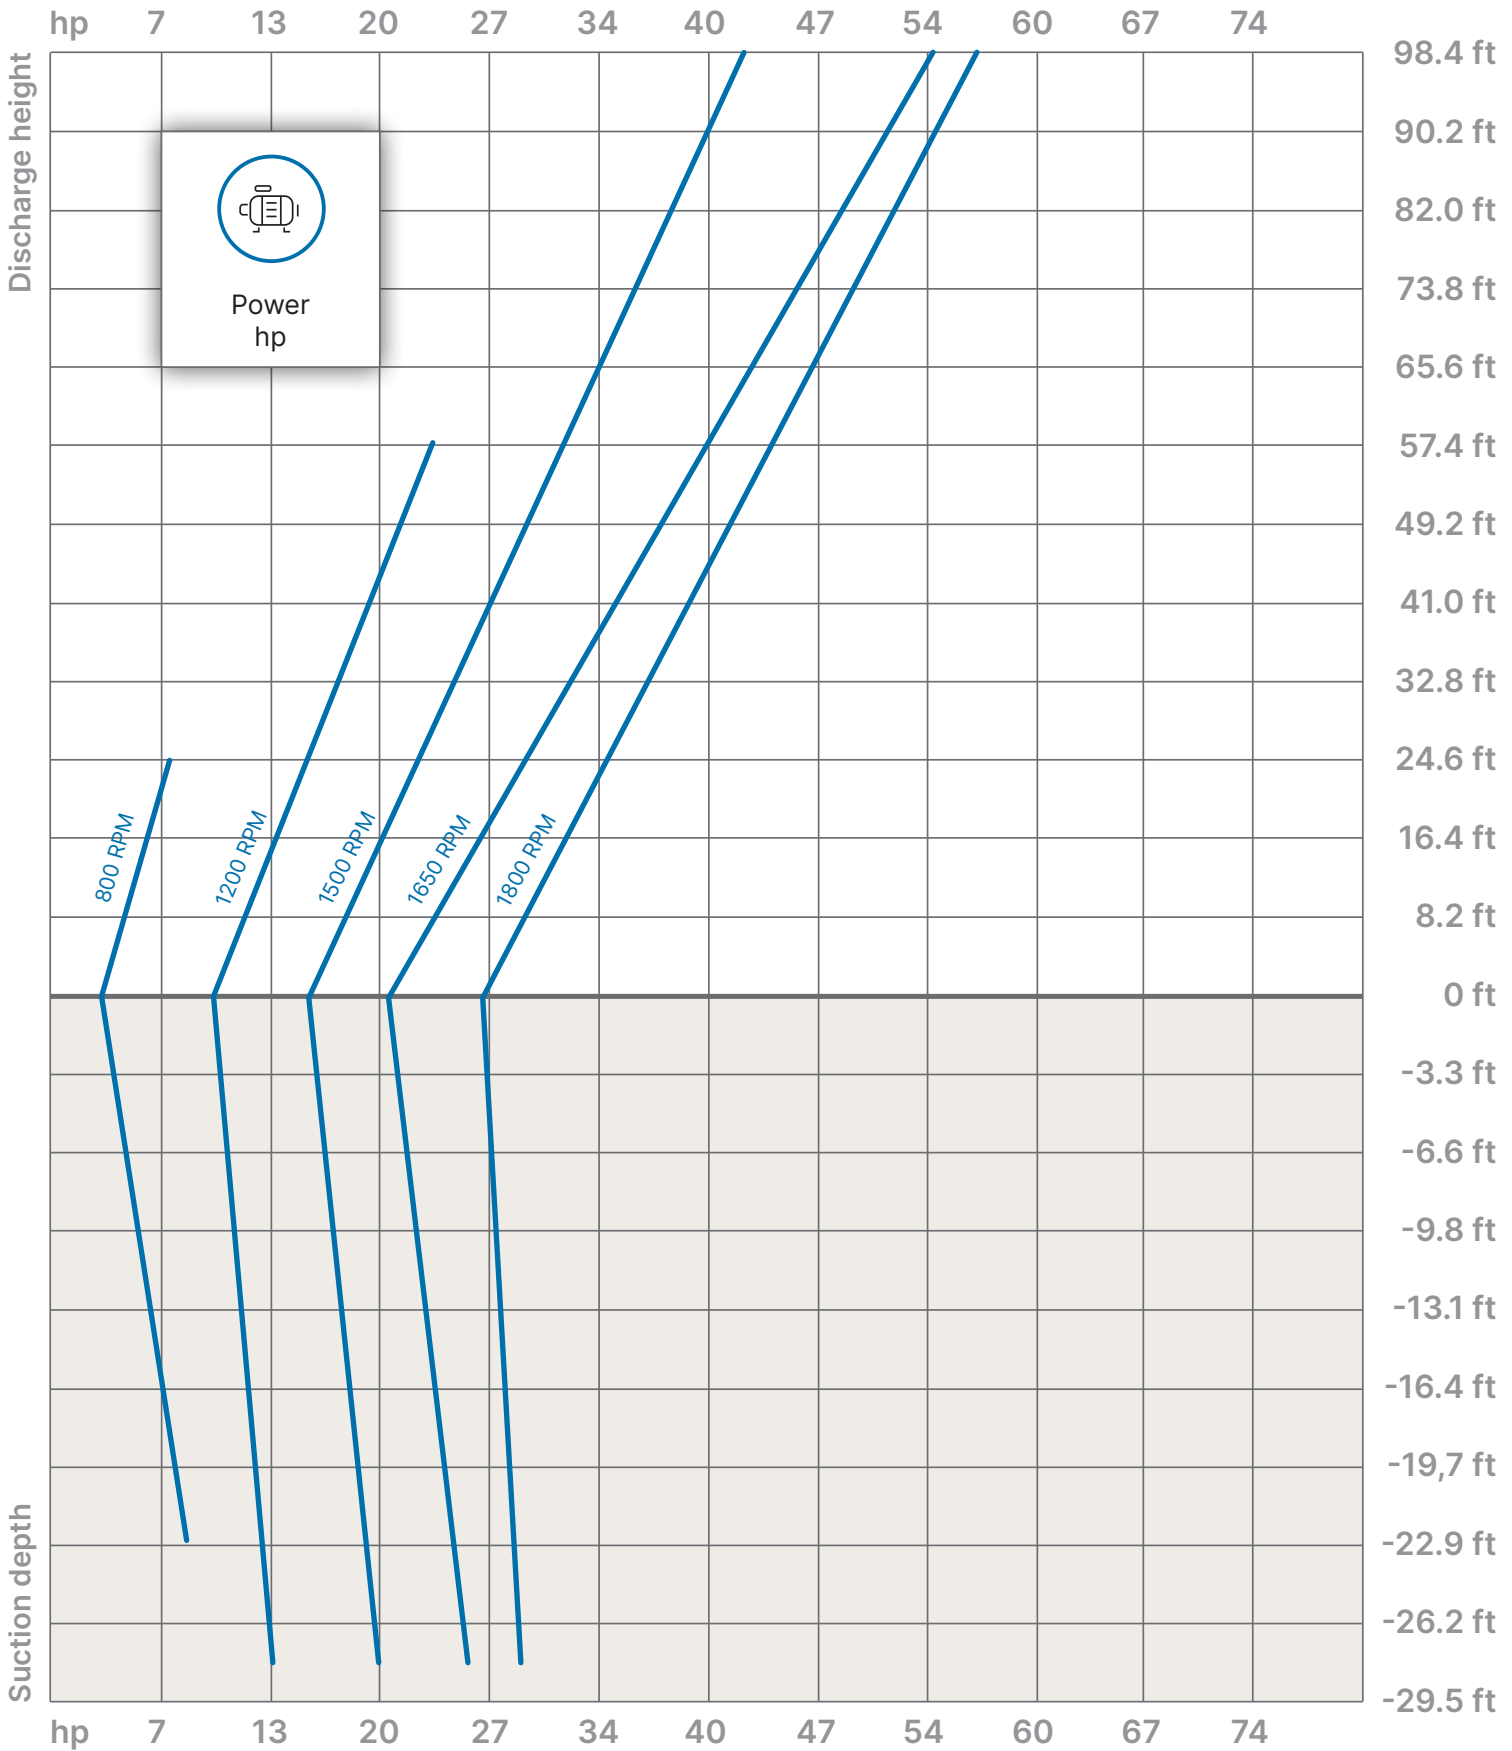

**SAMSON
PUMPS**
Switch on the future

Ocean Master Solution 500

Performance

Ocean Master Solution 500

Power consumption

Power consumption based on water supply according to description in the pump manual.

Ocean Master Solution 700

Performance

Ocean Master Solution 700

Power consumption

Power consumption based on water supply according to description in the pump manual.

Ocean Master Solution 1000

Performance

Ocean Master Solution 1000

Ocean Master Solution 500

Performance

Ocean Master Solution 500

Power consumption

Power consumption based on water supply according to description in the pump manual.

Ocean Master Solution 700

Performance

Ocean Master Solution 700

Power consumption based on water supply according to description in the pump manual.

Power consumption

Ocean Master Solution 1000

Performance

Ocean Master Solution 1000

Power consumption

Power consumption based on water supply according to description in the pump manual.