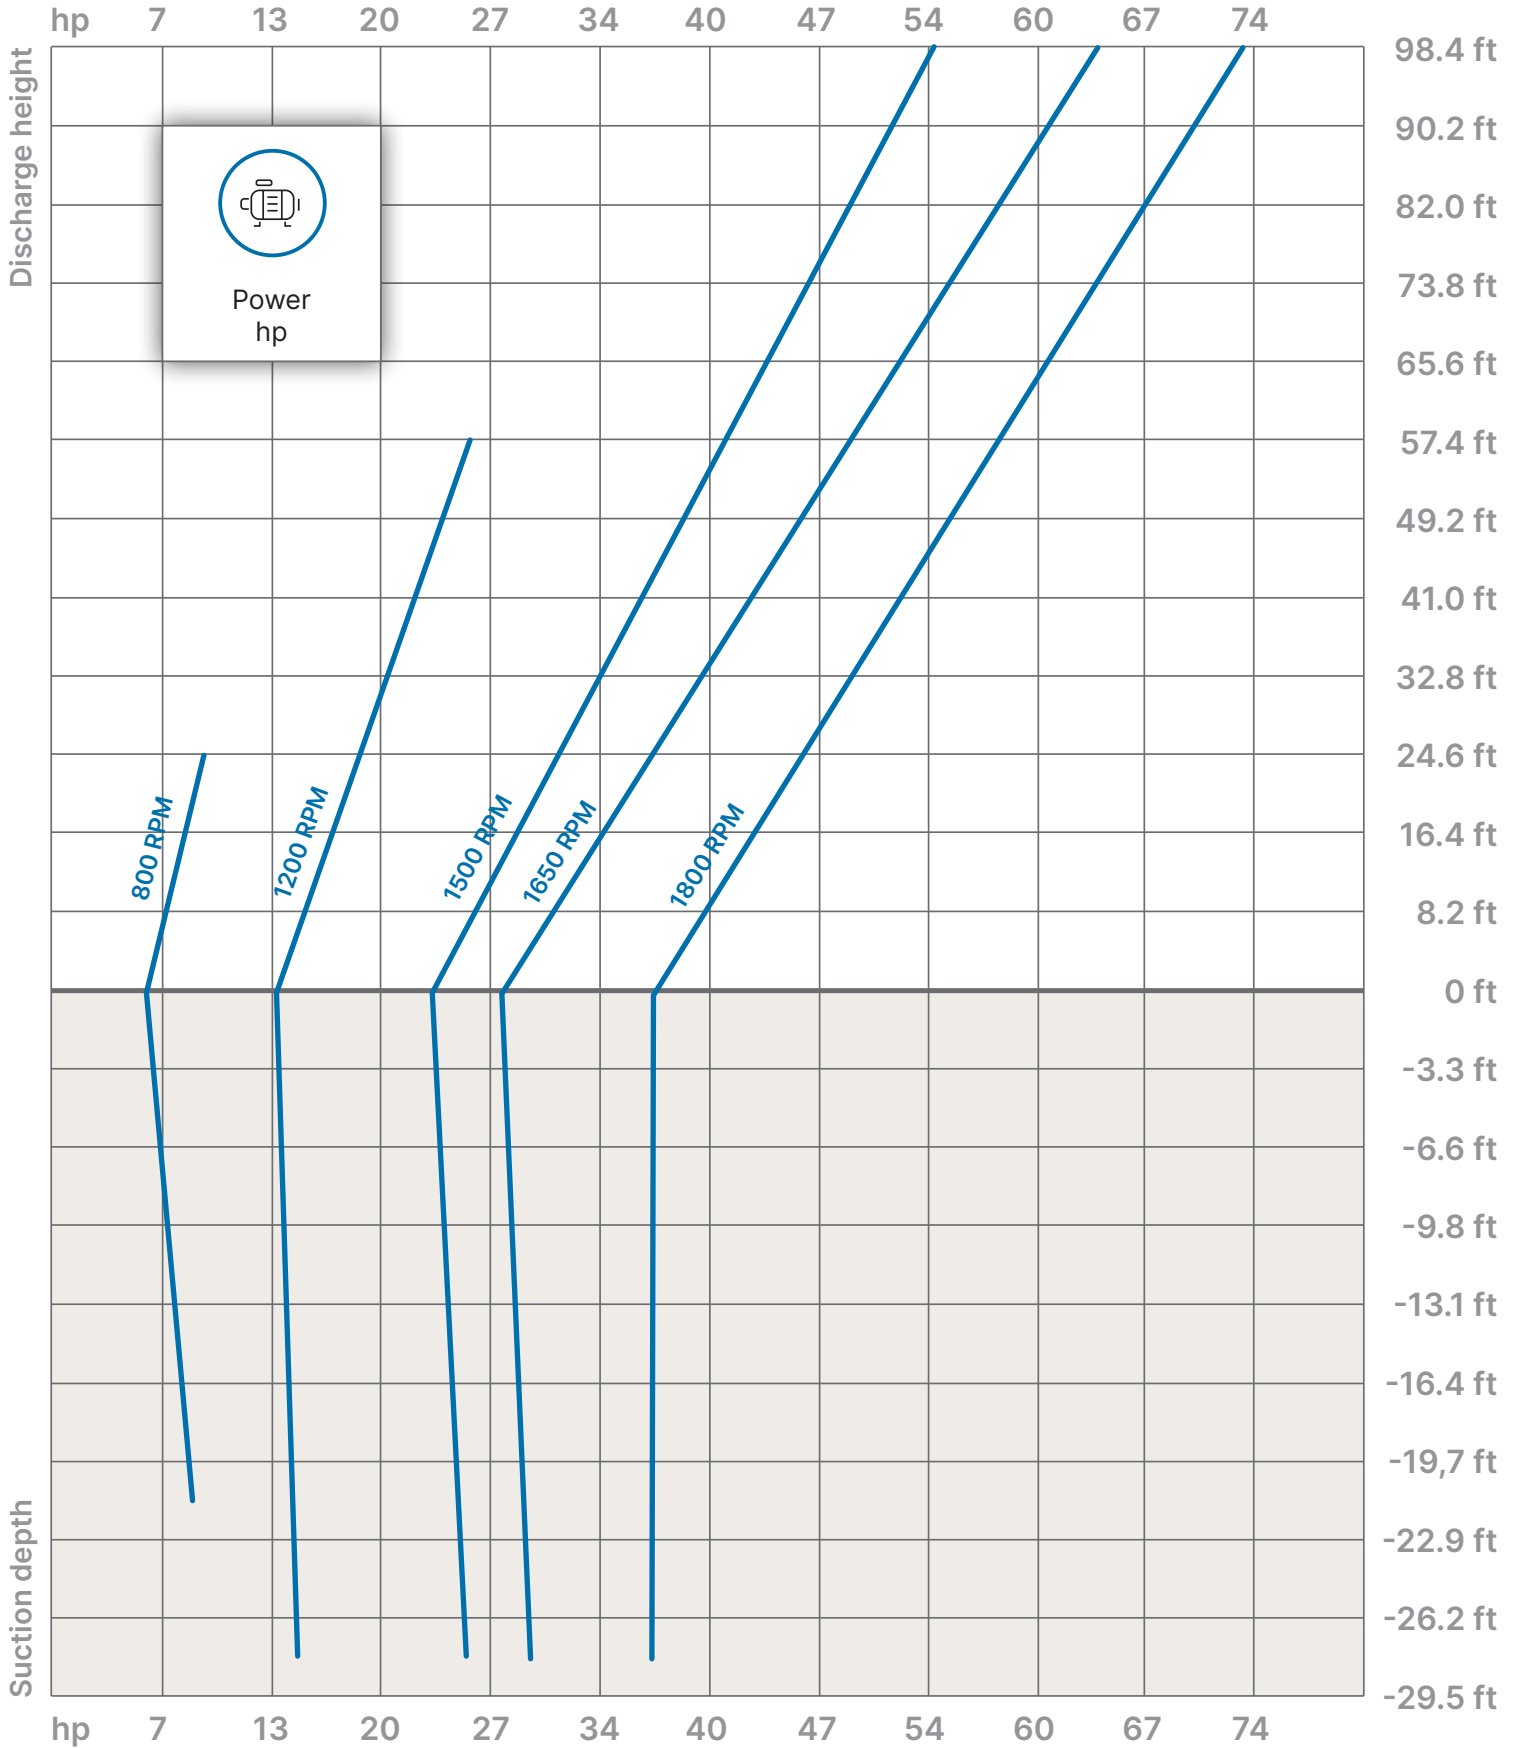

**SAMSON
PUMPS**
Switch on the future

Ocean Master Solution 500

Performance

Ocean Master Solution 500

Power consumption

Power consumption based on water supply according to description in the pump manual.

Ocean Master Solution 700

Performance

Ocean Master Solution 700

Power consumption

Power consumption based on water supply according to description in the pump manual.

Ocean Master Solution 1000

Performance

Ocean Master Solution 1000

Ocean Master Solution 500

Performance

Ocean Master Solution 500

Power consumption

Power consumption based on water supply according to description in the pump manual.

Ocean Master Solution 700

Performance

Ocean Master Solution 700

Power consumption based on water supply according to description in the pump manual.

Power consumption

Ocean Master Solution 1000

Performance

Ocean Master Solution 1000

Power consumption

Power consumption based on water supply according to description in the pump manual.