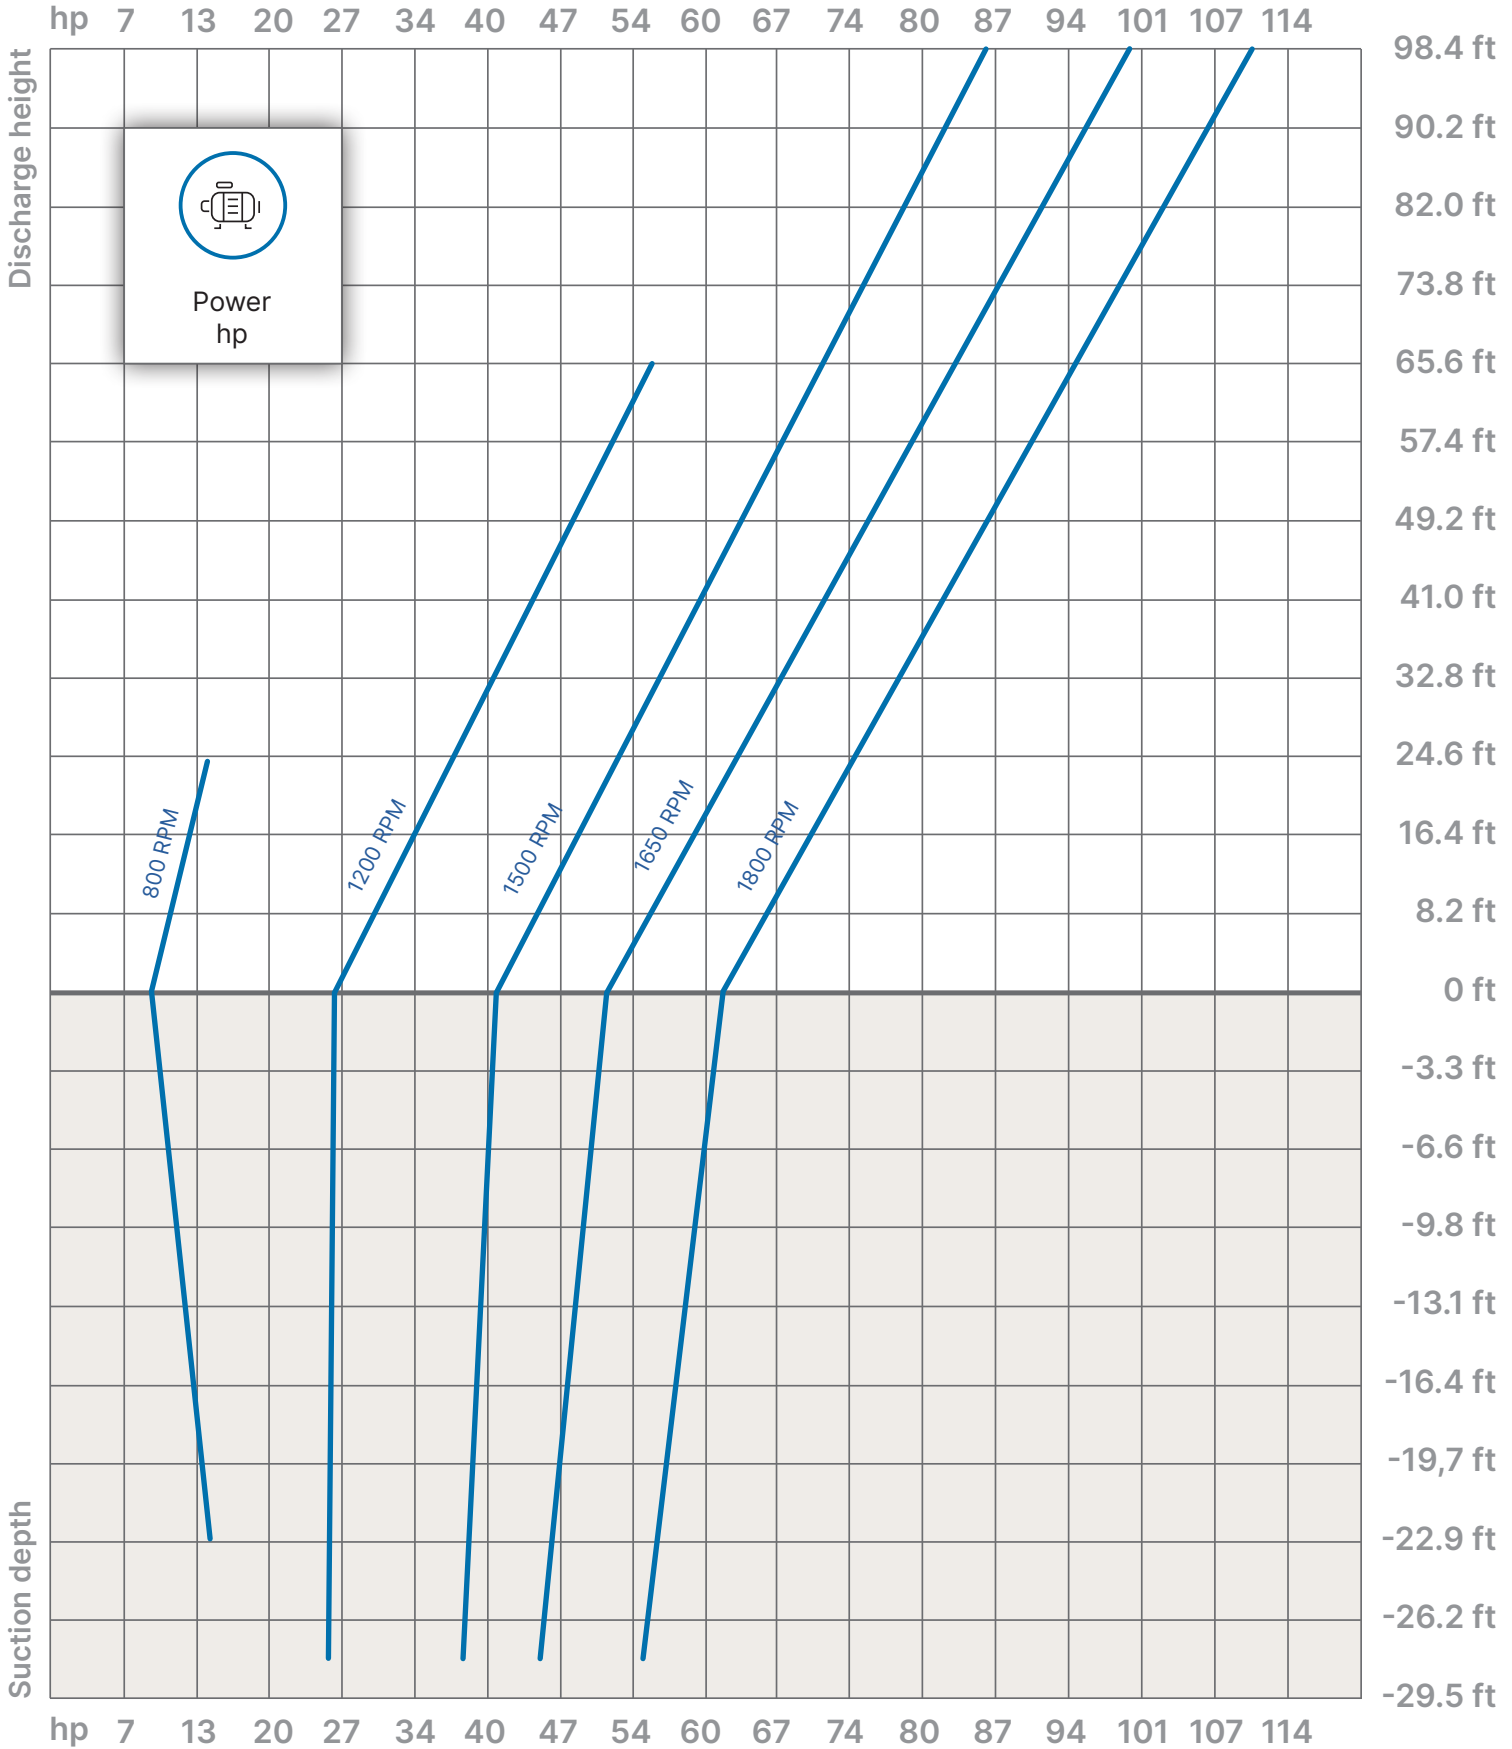

**SAMSON
PUMPS**
Switch on the future

Ocean Master Solution 500

Performance

Ocean Master Solution 500

Power consumption

Power consumption based on water supply according to description in the pump manual.

Ocean Master Solution 700

Performance

Ocean Master Solution 700

Power consumption

Power consumption based on water supply according to description in the pump manual.

Ocean Master Solution 1000

Performance

Ocean Master Solution 1000

Ocean Master Solution 500

Performance

Ocean Master Solution 500

Power consumption

Power consumption based on water supply according to description in the pump manual.

Ocean Master Solution 700

Performance

Ocean Master Solution 700

Power consumption based on water supply according to description in the pump manual.

Power consumption

Ocean Master Solution 1000

Performance

Ocean Master Solution 1000

Power consumption

Power consumption based on water supply according to description in the pump manual.