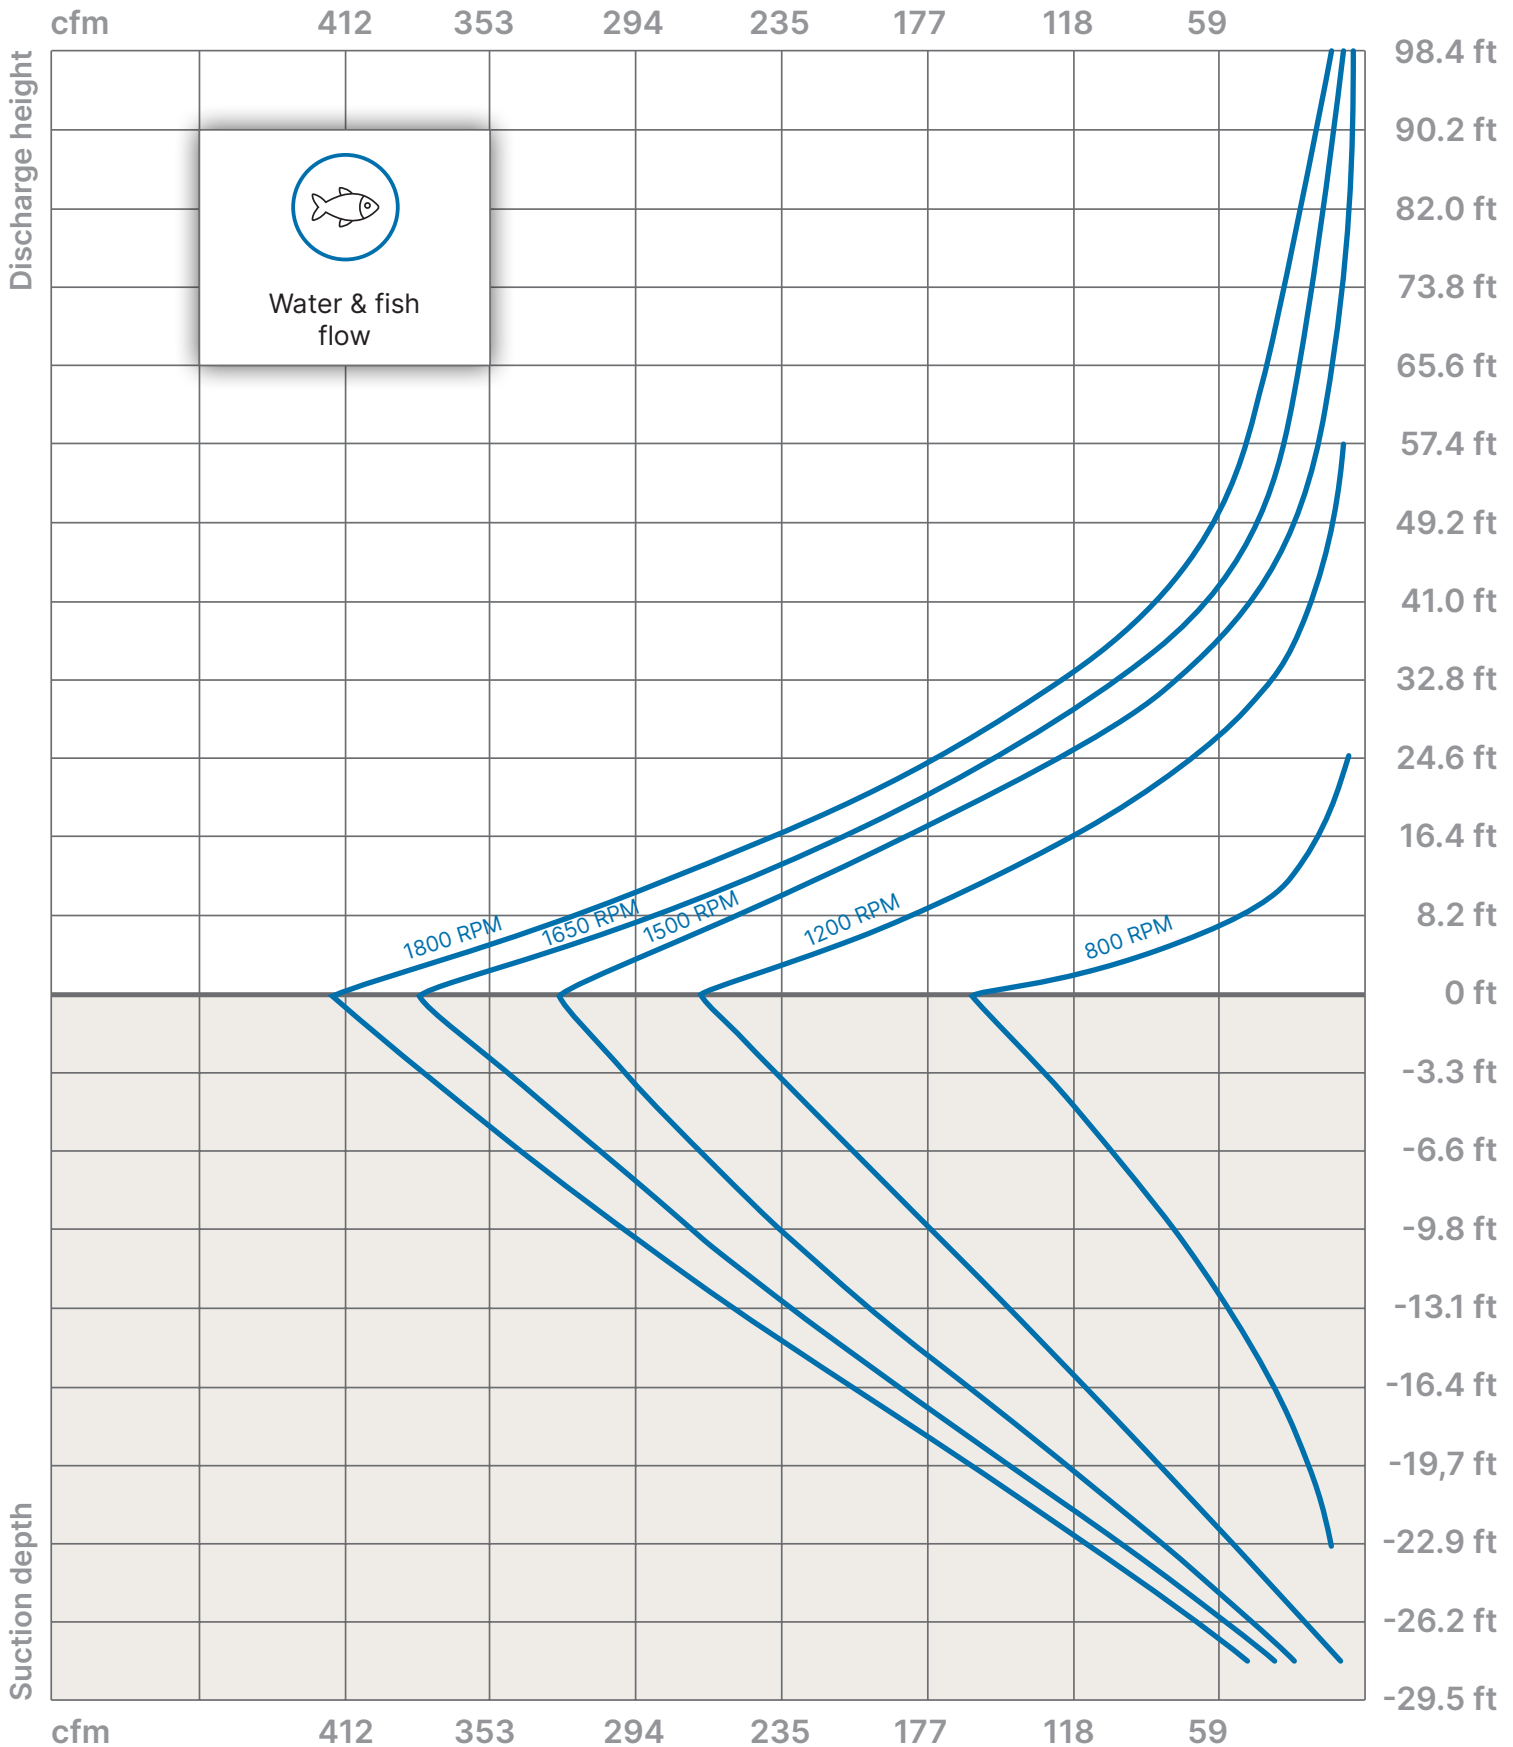

**SAMSON
PUMPS**
Switch on the future

Ocean Master Solution 500

Performance

Ocean Master Solution 500

Power consumption

Power consumption based on water supply according to description in the pump manual.

Ocean Master Solution 700

Performance

Ocean Master Solution 700

Power consumption

Power consumption based on water supply according to description in the pump manual.

Ocean Master Solution 1000

Performance

Ocean Master Solution 1000

Power consumption

Power consumption based on water supply according to description in the pump manual.

Ocean Master Solution 1500

Performance

Ocean Master Solution 1500

Power consumption

Power consumption based on water supply according to description in the pump manual.

Ocean Master Solution 500

Performance

Ocean Master Solution 500

Power consumption

Power consumption based on water supply according to description in the pump manual.

Ocean Master Solution 700

Performance

Ocean Master Solution 700