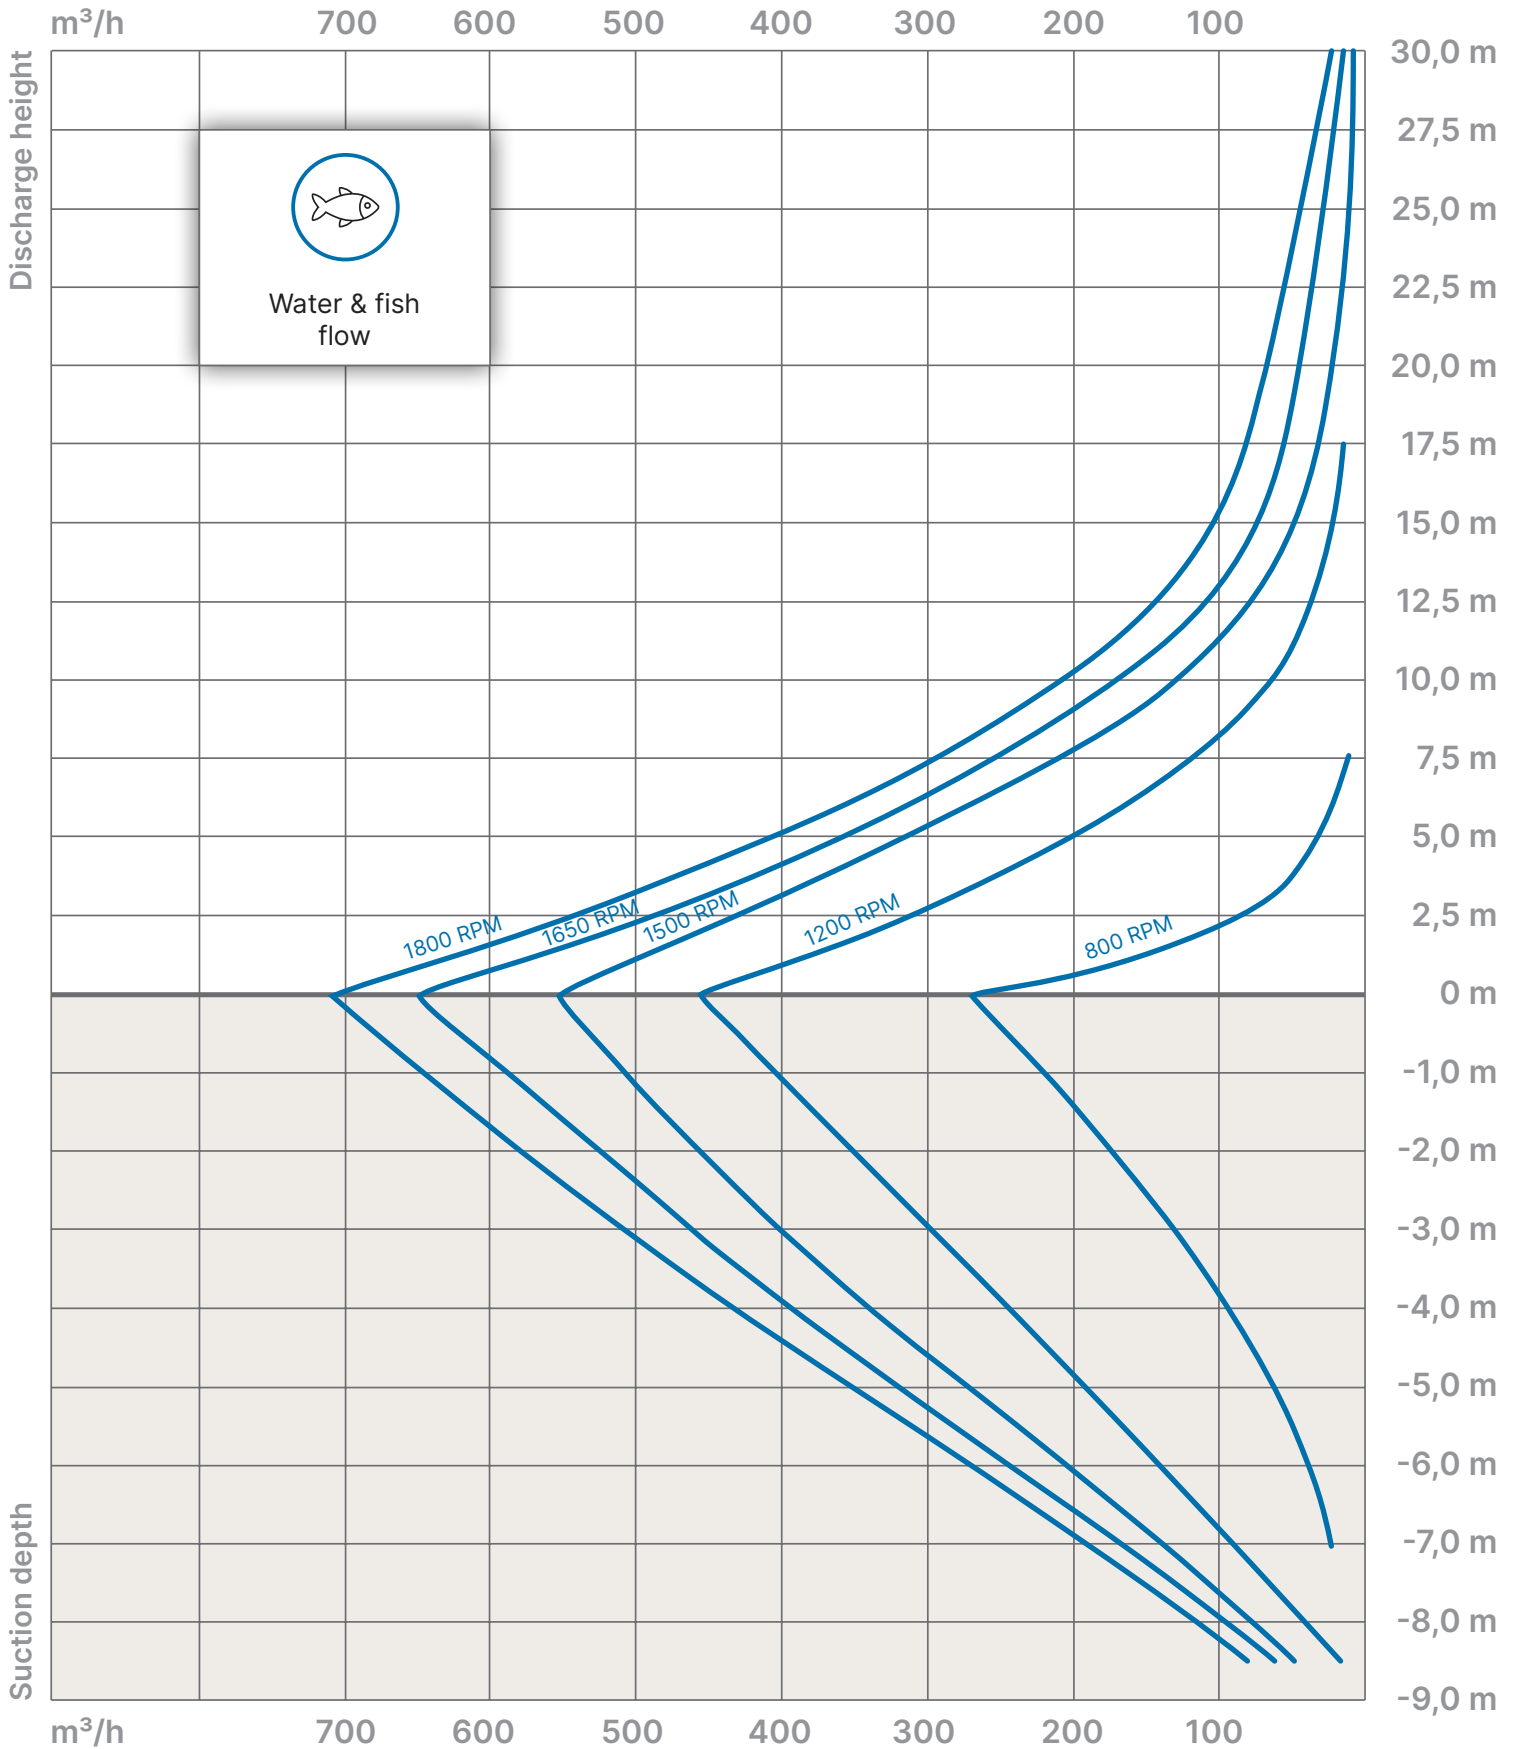

Imperial

- 10 Ocean Master Solution 500 Performance
- 11 Ocean Master Solution 500 Power consumption
- 12 Ocean Master Solution 700 Performance
- 13 Ocean Master Solution 700 Power consumption
- 14 Ocean Master Solution 1000 Performance
- 15 Ocean Master Solution 1000 Power consumption
- 16 Ocean Master Solution 1500 Performance
- 17 Ocean Master Solution 1500 Power consumption

**SAMSON
PUMPS**
Switch on the future

Ocean Master Solution 500

Performance

Ocean Master Solution 500

Power consumption

Power consumption based on water supply according to description in the pump manual.

Ocean Master Solution 700

Performance

Ocean Master Solution 700

Power consumption

Power consumption based on water supply according to description in the pump manual.

Ocean Master Solution 1000

Performance

Ocean Master Solution 1000

Ocean Master Solution 500

Performance

Ocean Master Solution 500

Power consumption

Power consumption based on water supply according to description in the pump manual.

Ocean Master Solution 700

Performance

Ocean Master Solution 700